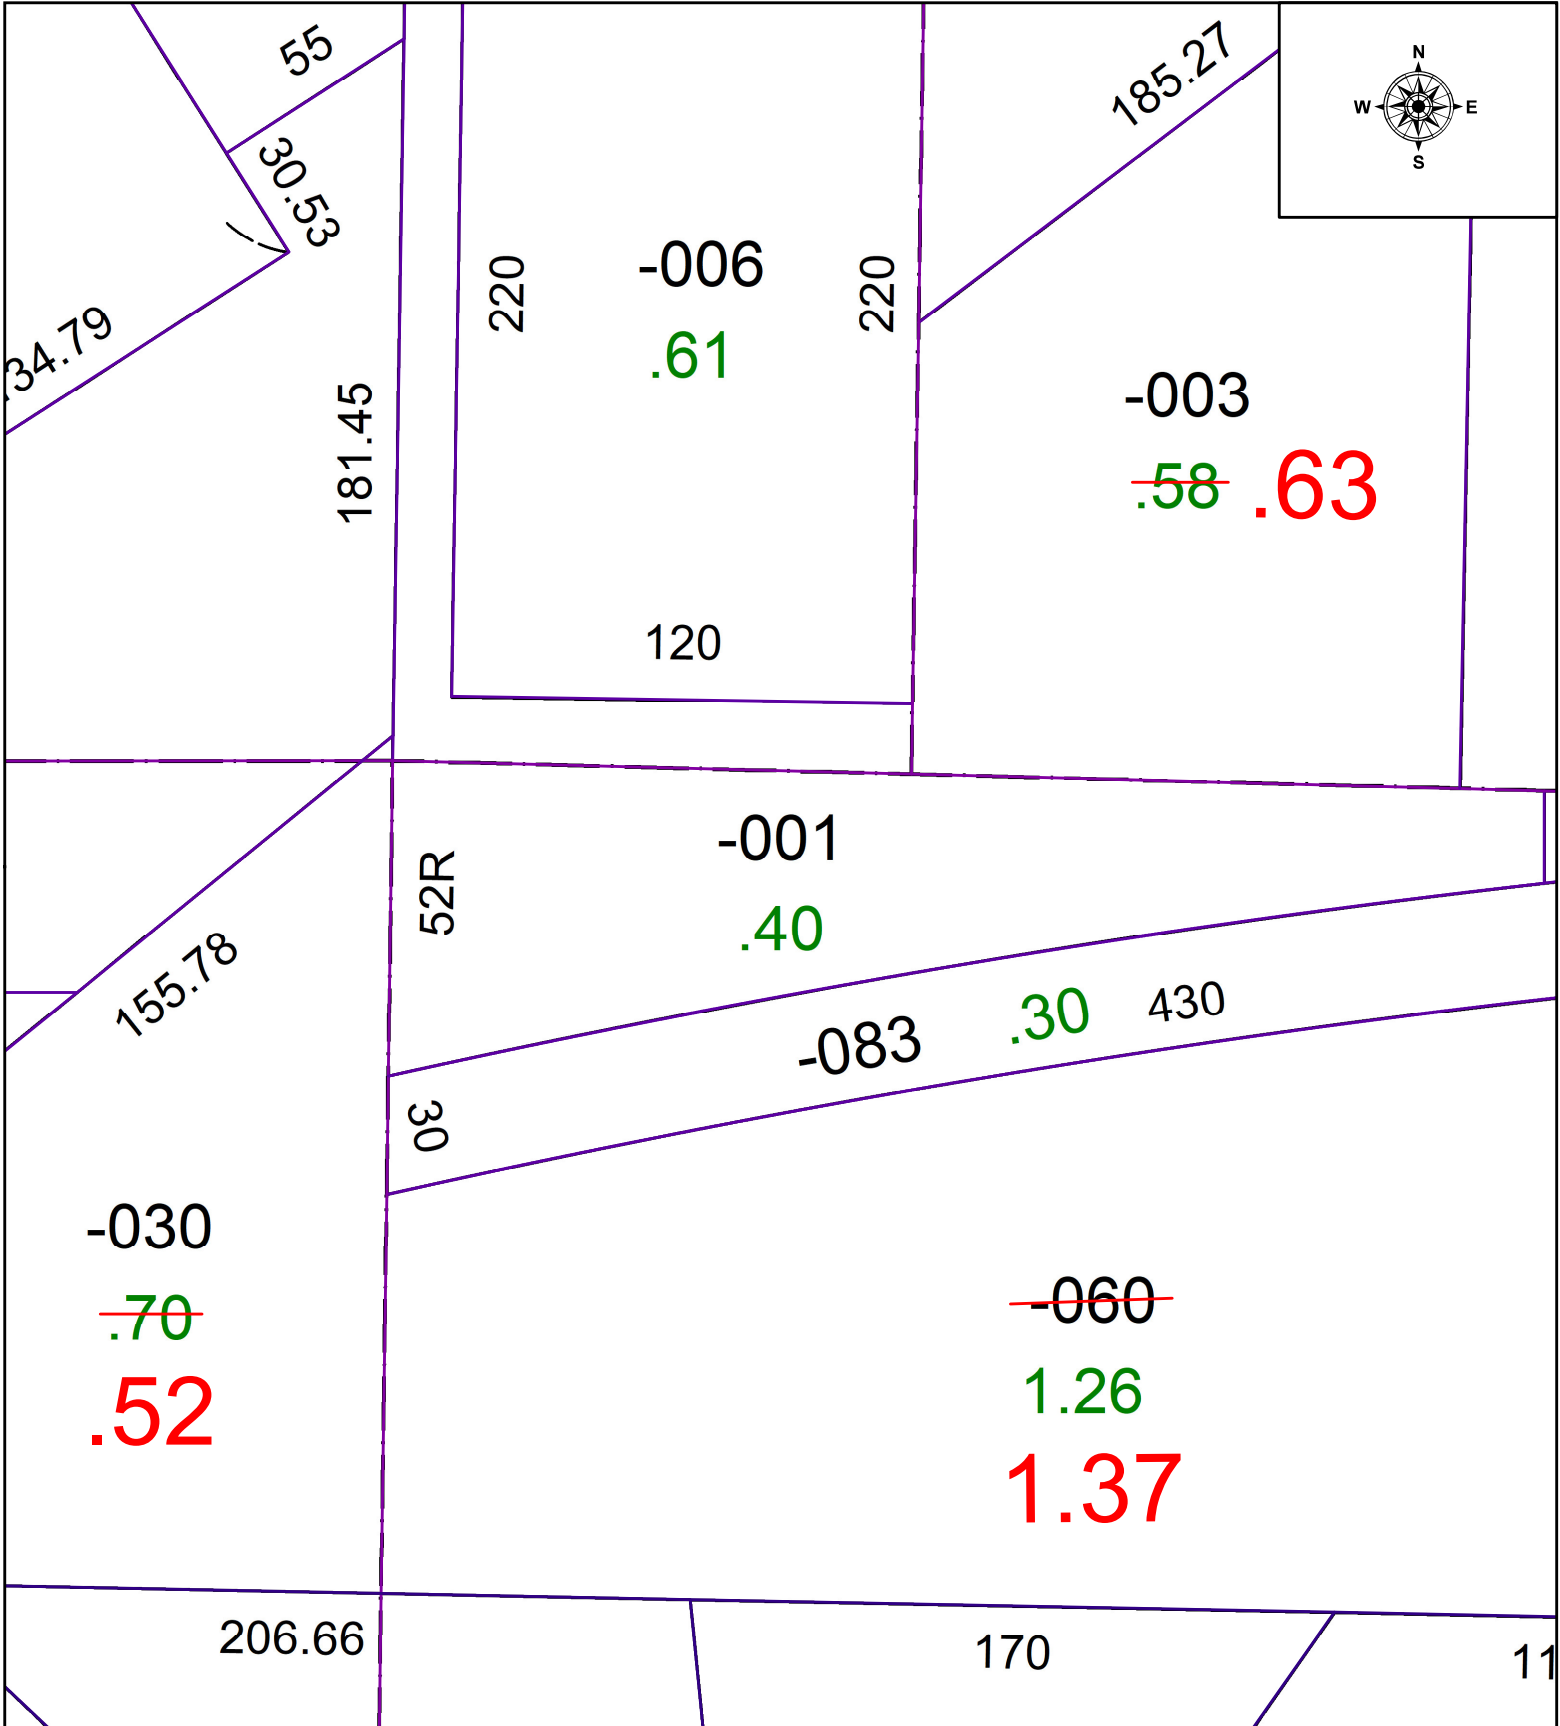

PARENT PARCEL: 07-00-008-116-003, 07-00-009-101-060, & 07-00-016-112-030

CHILD PARCEL: N/A ACREAGE CORRECTION PER DAVID A. BRUNKHORST

STARTING POINT: N/A

21-04745-C

SPLITS/DEEDS PROCESSED
LORAIN COUNTY TAX MAP DEPARTMENT
226 MIDDLE AVE. ELYRIA, OH

SURVEYED BY: DAVID A. BRUNKHORST

CLOSURE: N/A

MAP PAGE(S): 07-00-009

APPROVED BY: WRZ DATE: 12/14/2021

SCALE: 1" = 50

PRIOR INSTRUMENT: 2008-0242285