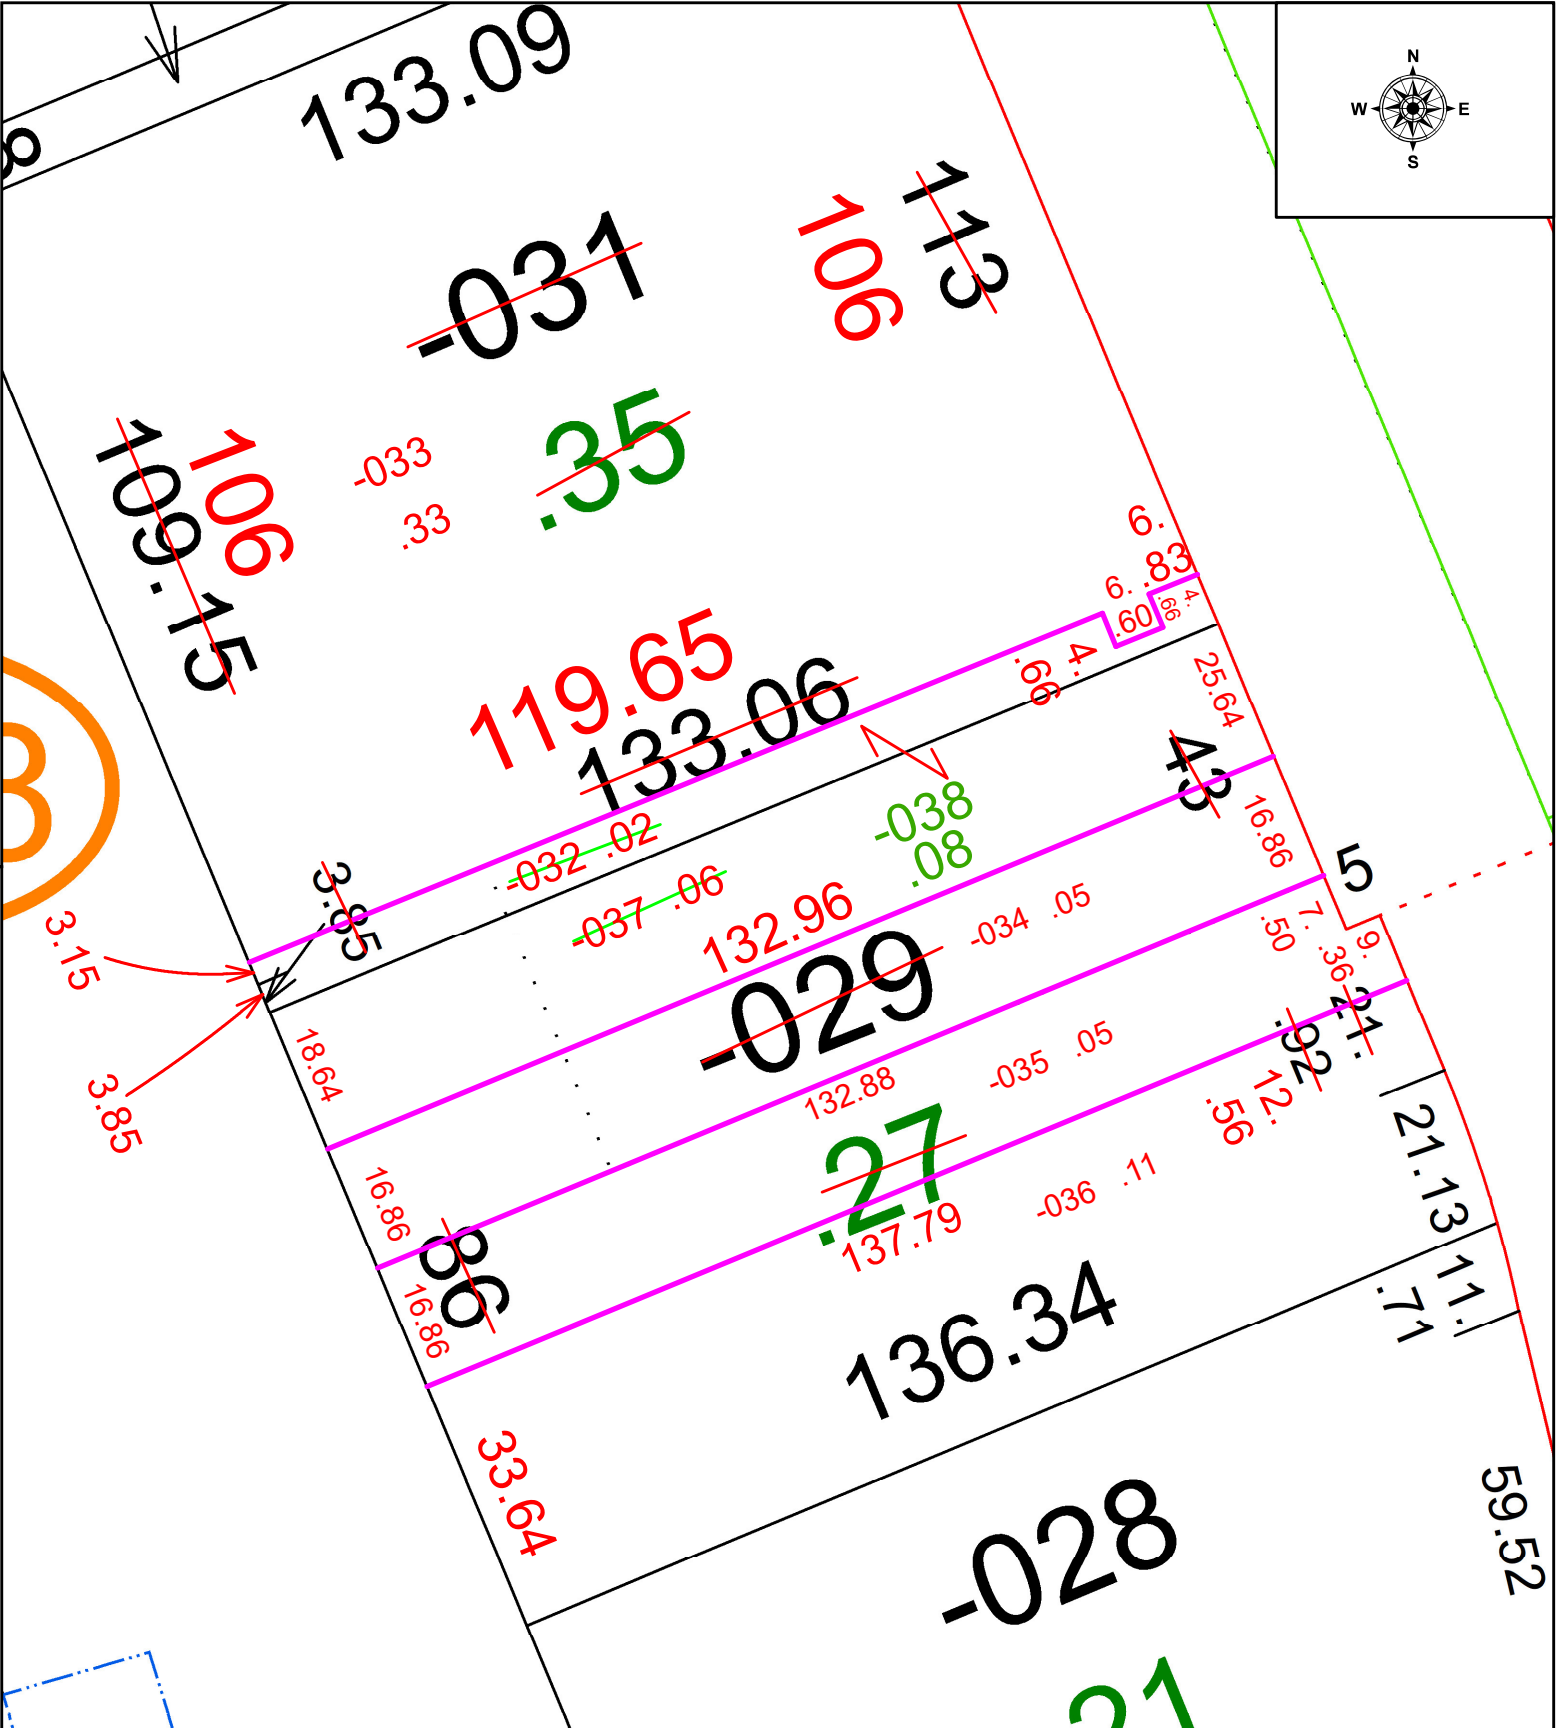

PARENT PARCEL: 02-01-001-108-029 & -031
CHILD PARCEL: 02-01-001-108-032 THRU -038
STARTING POINT: MONUMENT BOX @ INTERSECTION OF C/LS OF ARZIONAAVE & BASCULE DR

23-04742

 **SPLITS/DEEDS PROCESSED**
LORAIN COUNTY TAX MAP DEPARTMENT
226 MIDDLE AVE. ELYRIA, OH

SURVEYED BY: PATRICK MCGANNON	SURVEY # 51001
CLOSURE: 1: 50745	
MAP PAGE(S): 02-01-001	
APPROVED BY: WRZ	DATE: 8/29/2023
SCALE: 1" = 25'	PRIOR INSTRUMENT: #2020-0794799