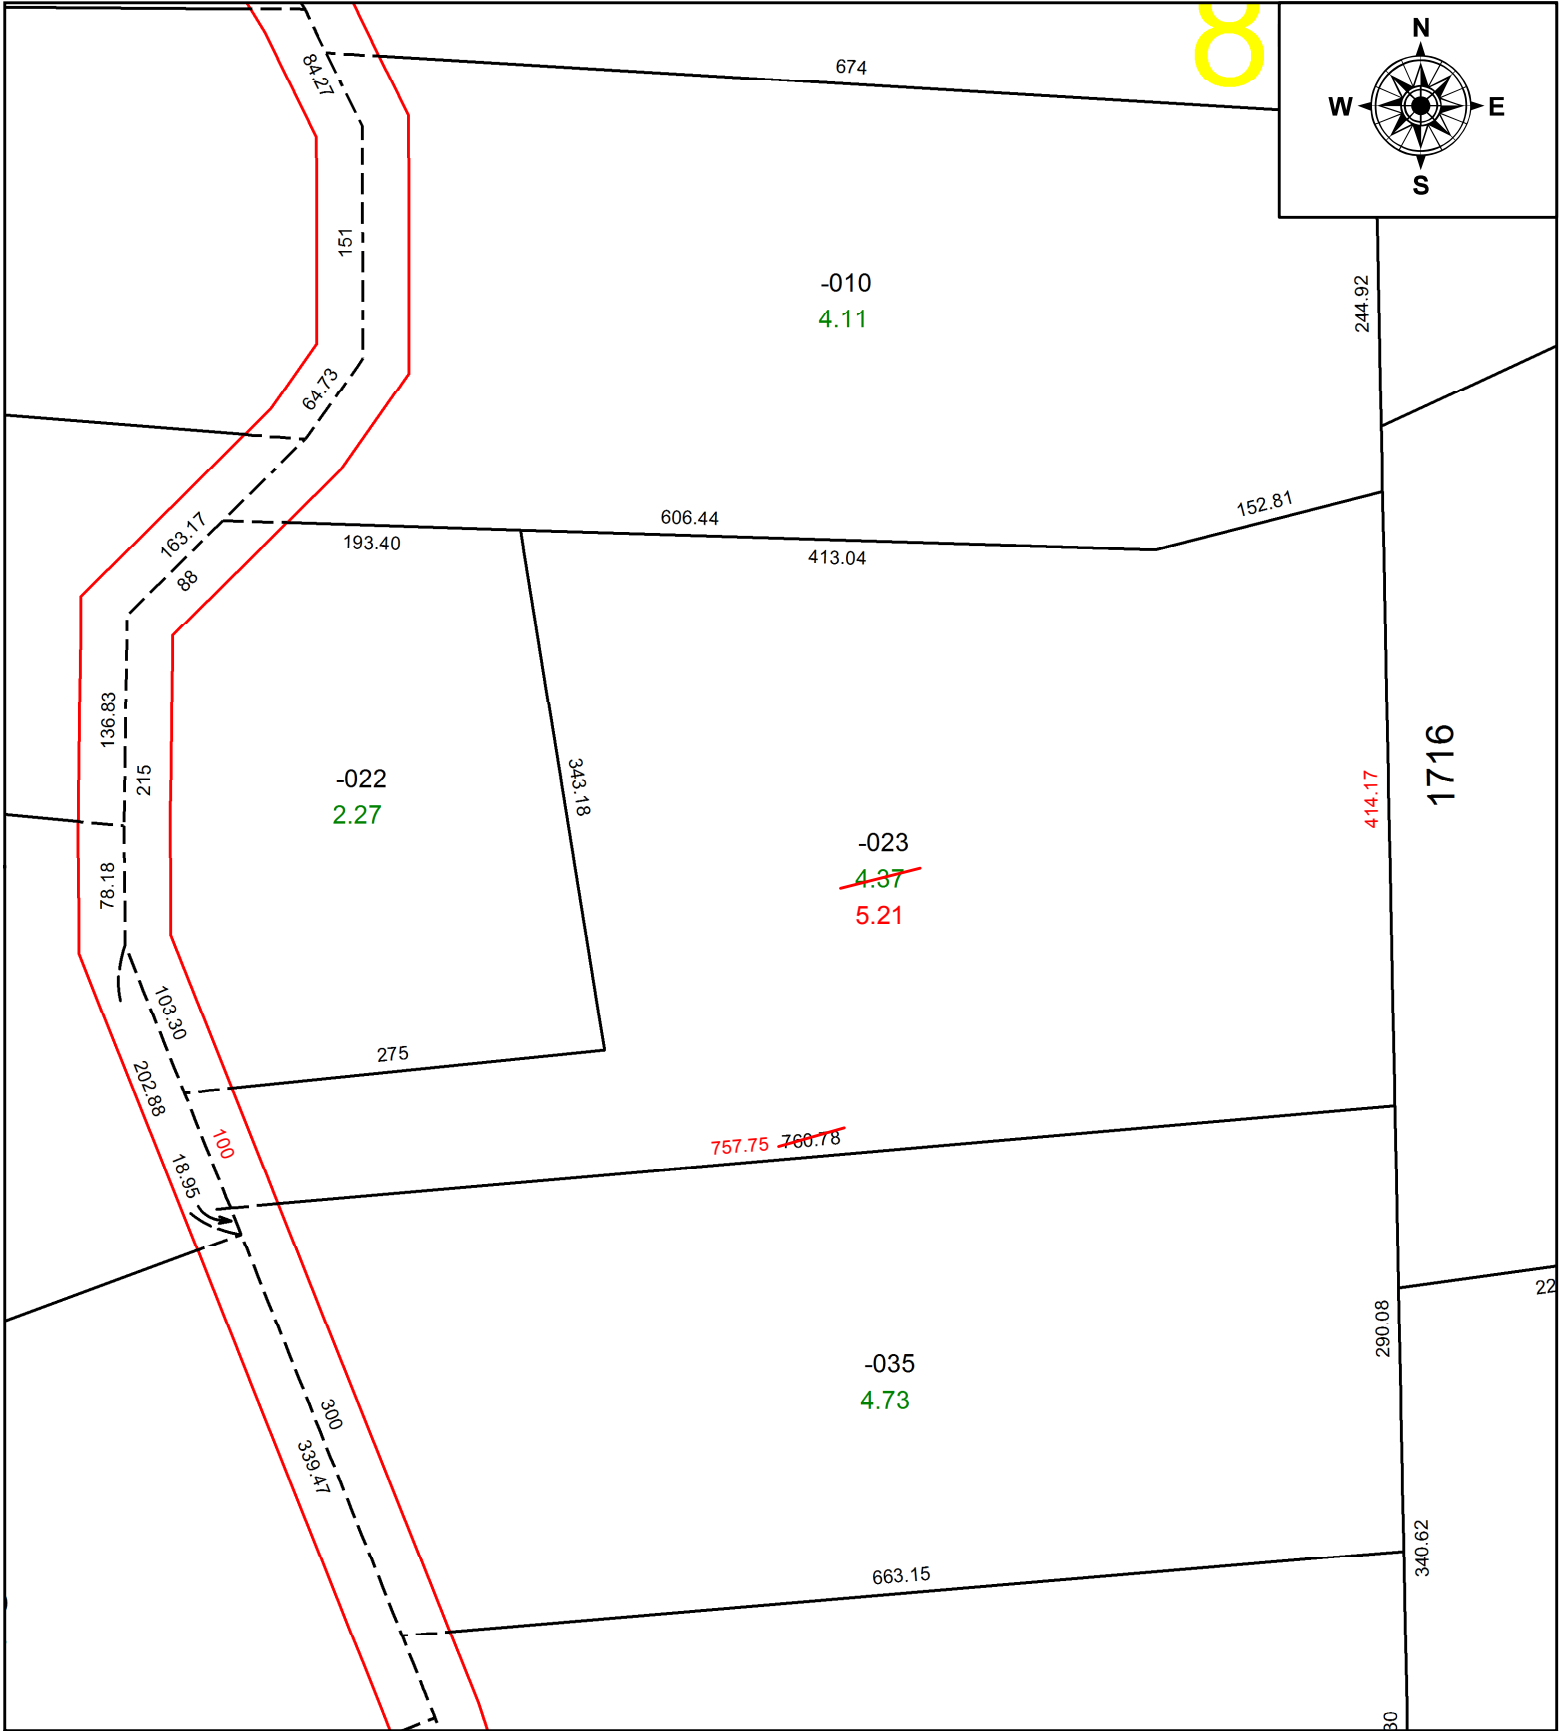

PARENT PARCEL: 08-00-086-000-023

CHILD PARCEL: **AC. CORR. PER SURVEY**

STARTING POINT: CL OF GIFFORD RD. & MILAN-ELYRIA RD.

21-04733-A

**SPLITS/DEEDS PROCESSED**  
 LORAIN COUNTY TAX MAP DEPARTMENT  
 226 MIDDLE AVE. ELYRIA, OH

**SURVEYED BY:** THOMAS SNEZEK  
**CLOSURE:** 1: 770,431  
**MAP PAGE(S):** 08-00-086  
**APPROVED BY:** DMA **DATE:** 11/24/2021  
**SCALE:** 1" = 125' **PRIOR INSTRUMENT:** 20160610614