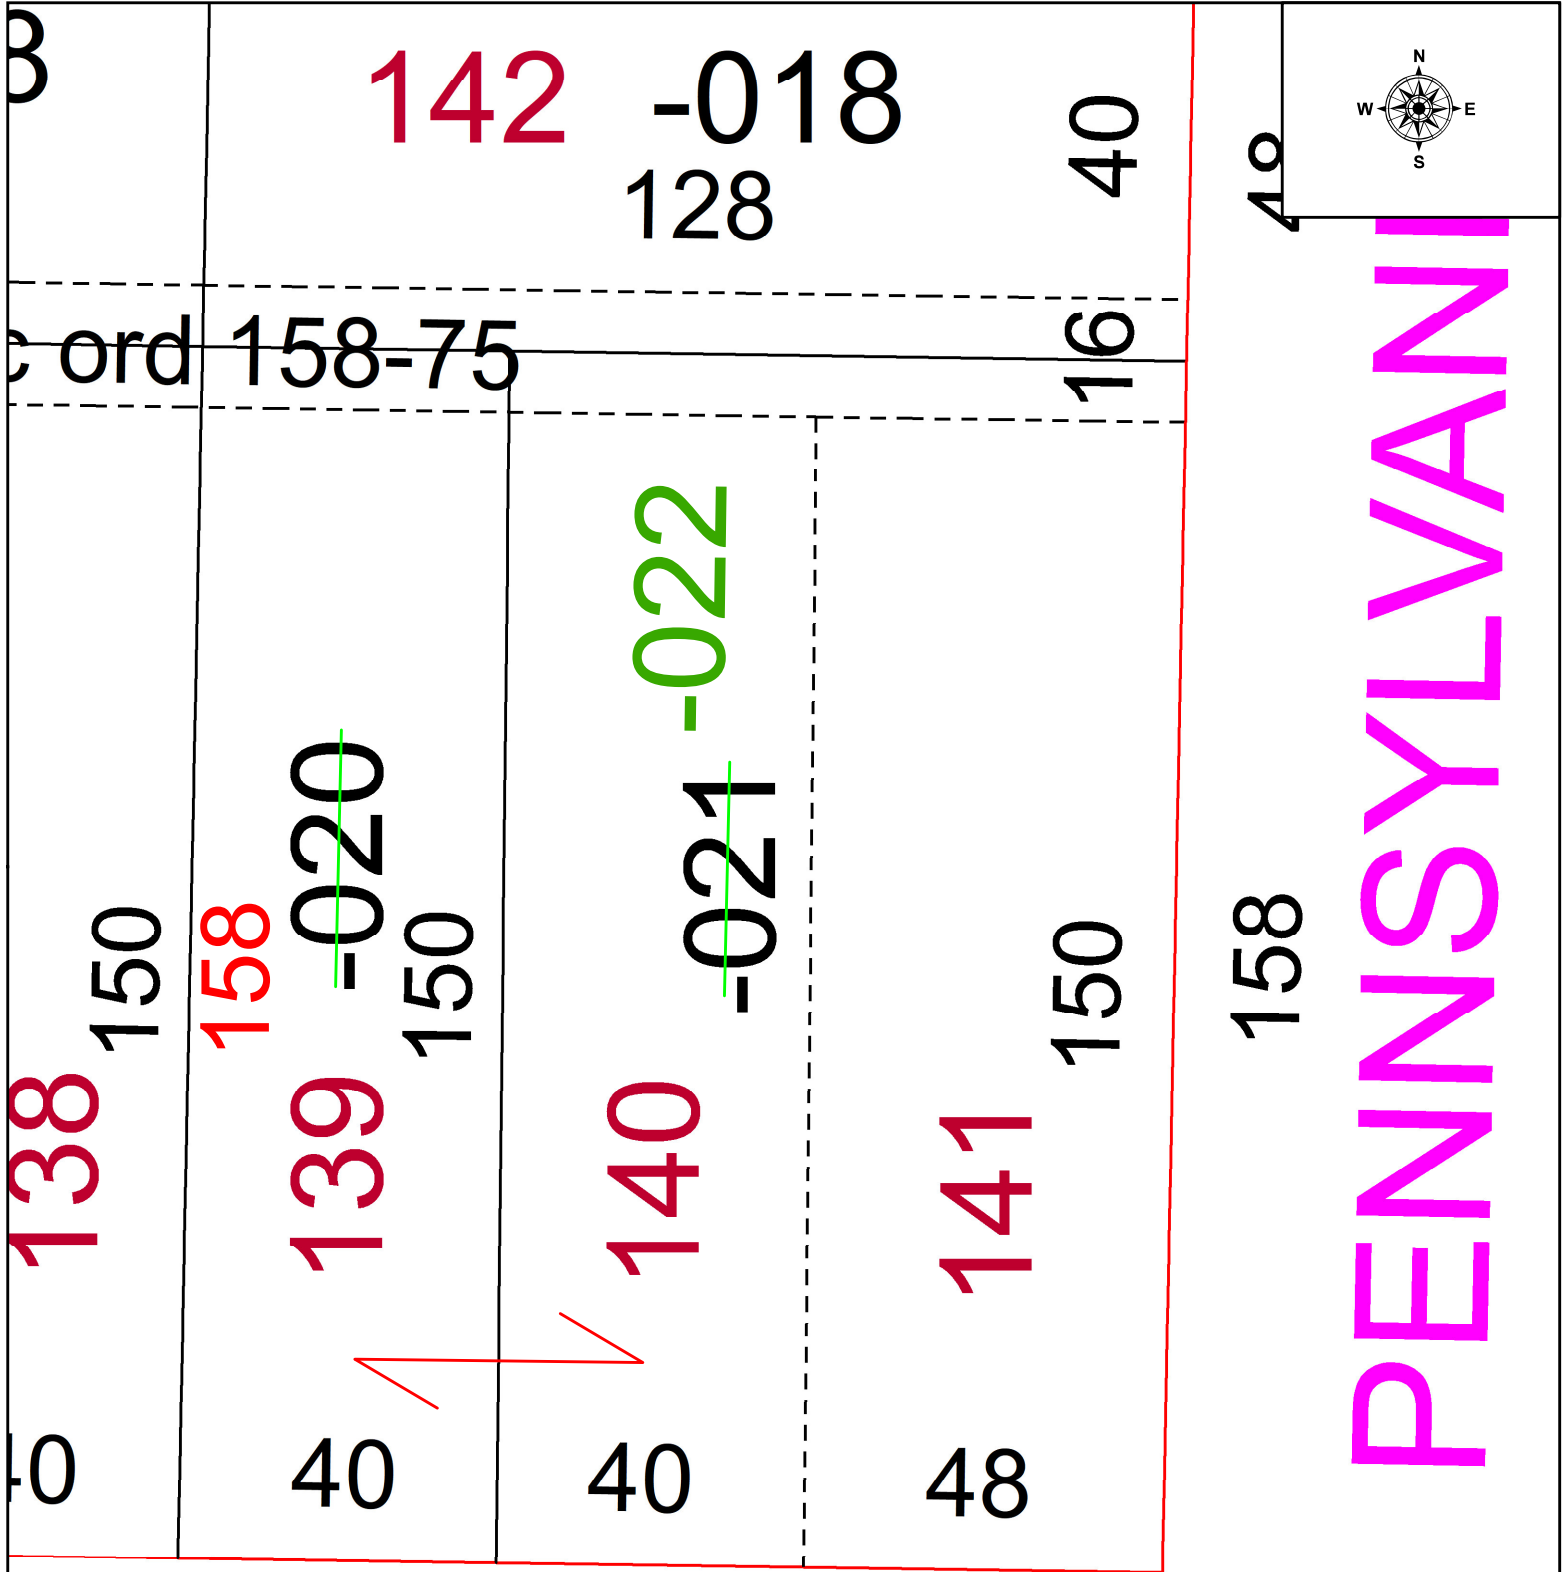

PARENT PARCEL: 03-00-056-123-020 & -021

CHILD PARCEL: 03-00-056-123-022

STARTING POINT:

23-04731

SPLITS/DEEDS PROCESSED
 LORAIN COUNTY TAX MAP DEPARTMENT
 226 MIDDLE AVE. ELYRIA, OH

SURVEYED BY: _____ N/A SURVEY # N/A
 CLOSURE: _____ 1:
 MAP PAGE(S): _____ 03-00-056
 APPROVED BY: _____ WRZ DATE: 7/26/2023
 SCALE: 1" = 25' PRIOR INSTRUMENT: #2023-0920120