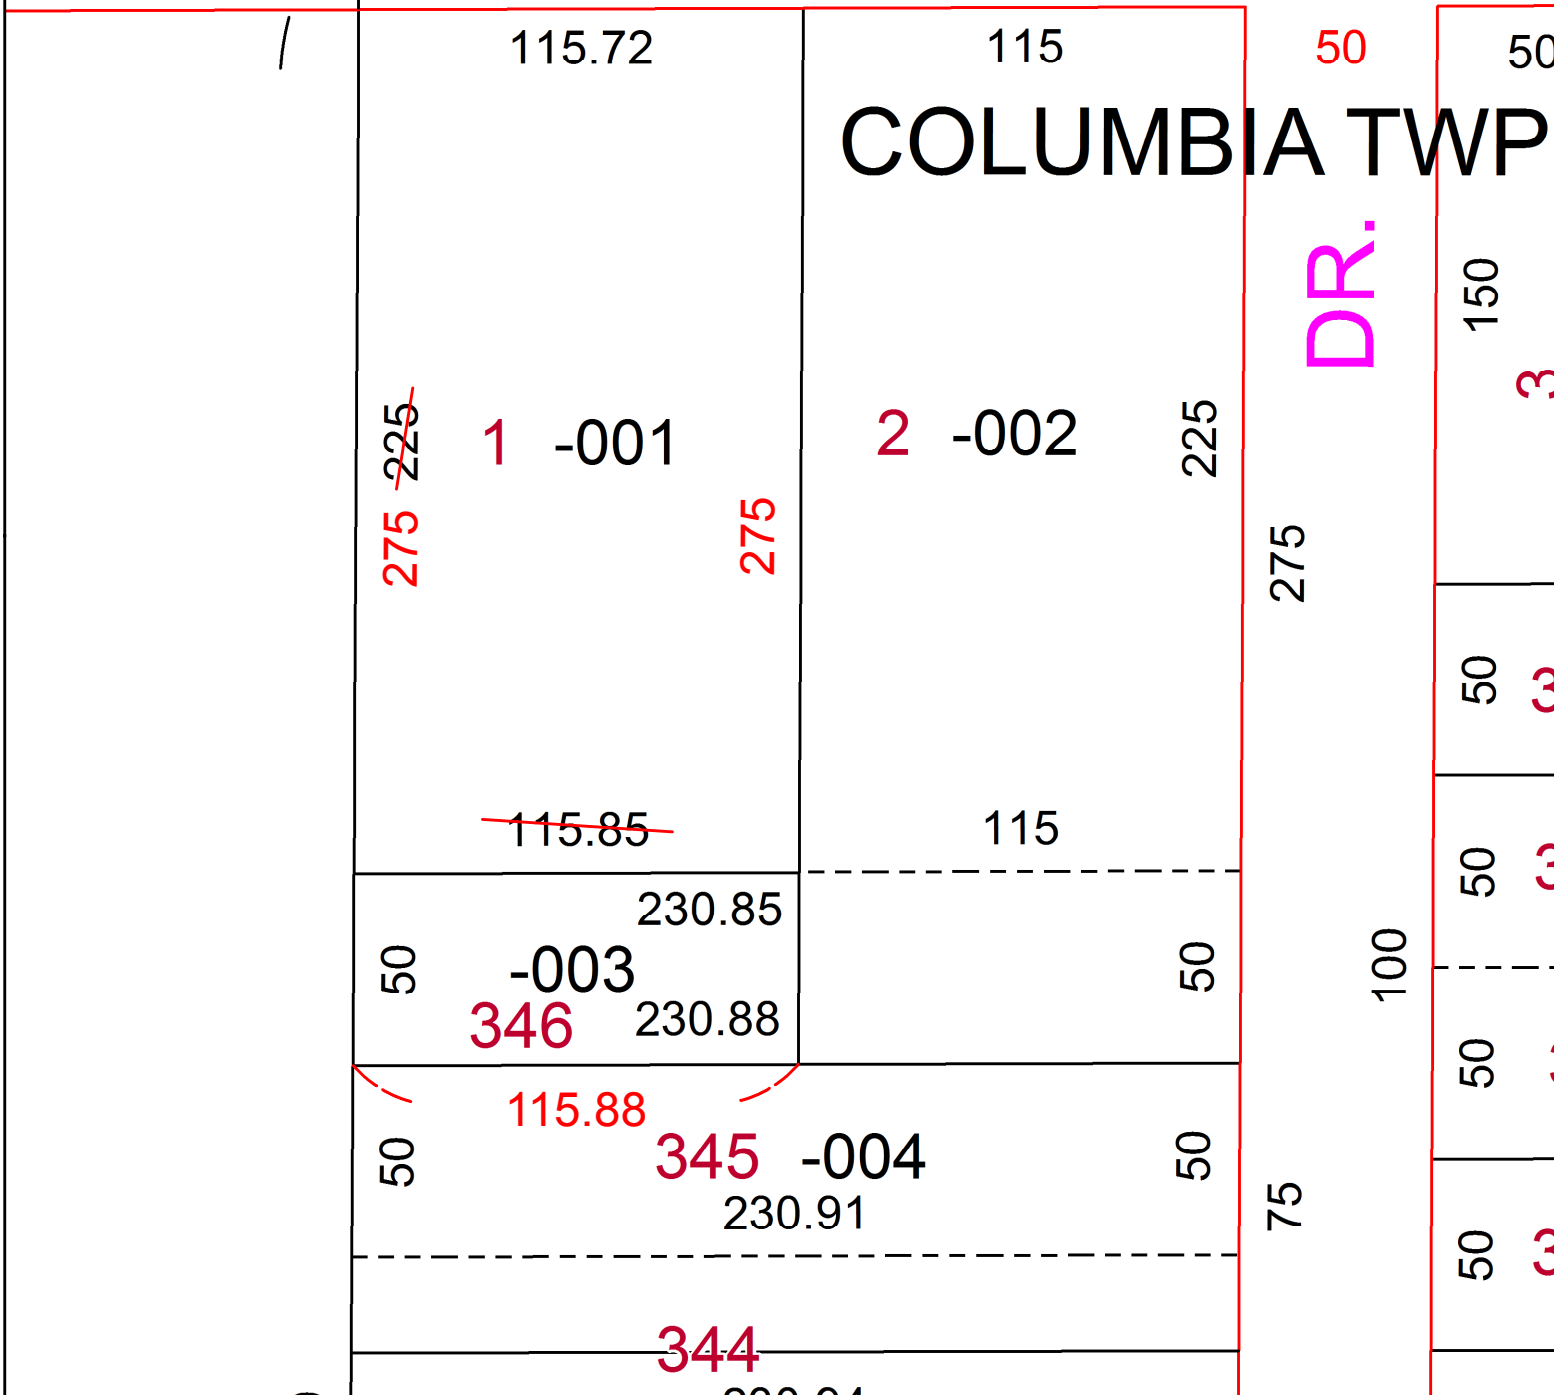

PARENT PARCEL: 12-00-020-102-001 & -003

CHILD PARCEL: **DEPTH CORR. PER SURVEY**

STARTING POINT: CL OF SPRAGUE RD. & WESTERLY LONE OF O.L. 20

21-04730-C

# CUYAHOGA

70

**SPLITS/DEEDS PROCESSED**  
 LORAIN COUNTY TAX MAP DEPARTMENT  
 226 MIDDLE AVE. ELYRIA, OH

SURVEYED BY: SEAN BOLAND  
 CLOSURE: 1: 579084  
 MAP PAGE(S): 12-00-020  
 APPROVED BY: DMA DATE: 11/23/2021  
 SCALE: 1" = 50' PRIOR INSTRUMENT: 20210838219