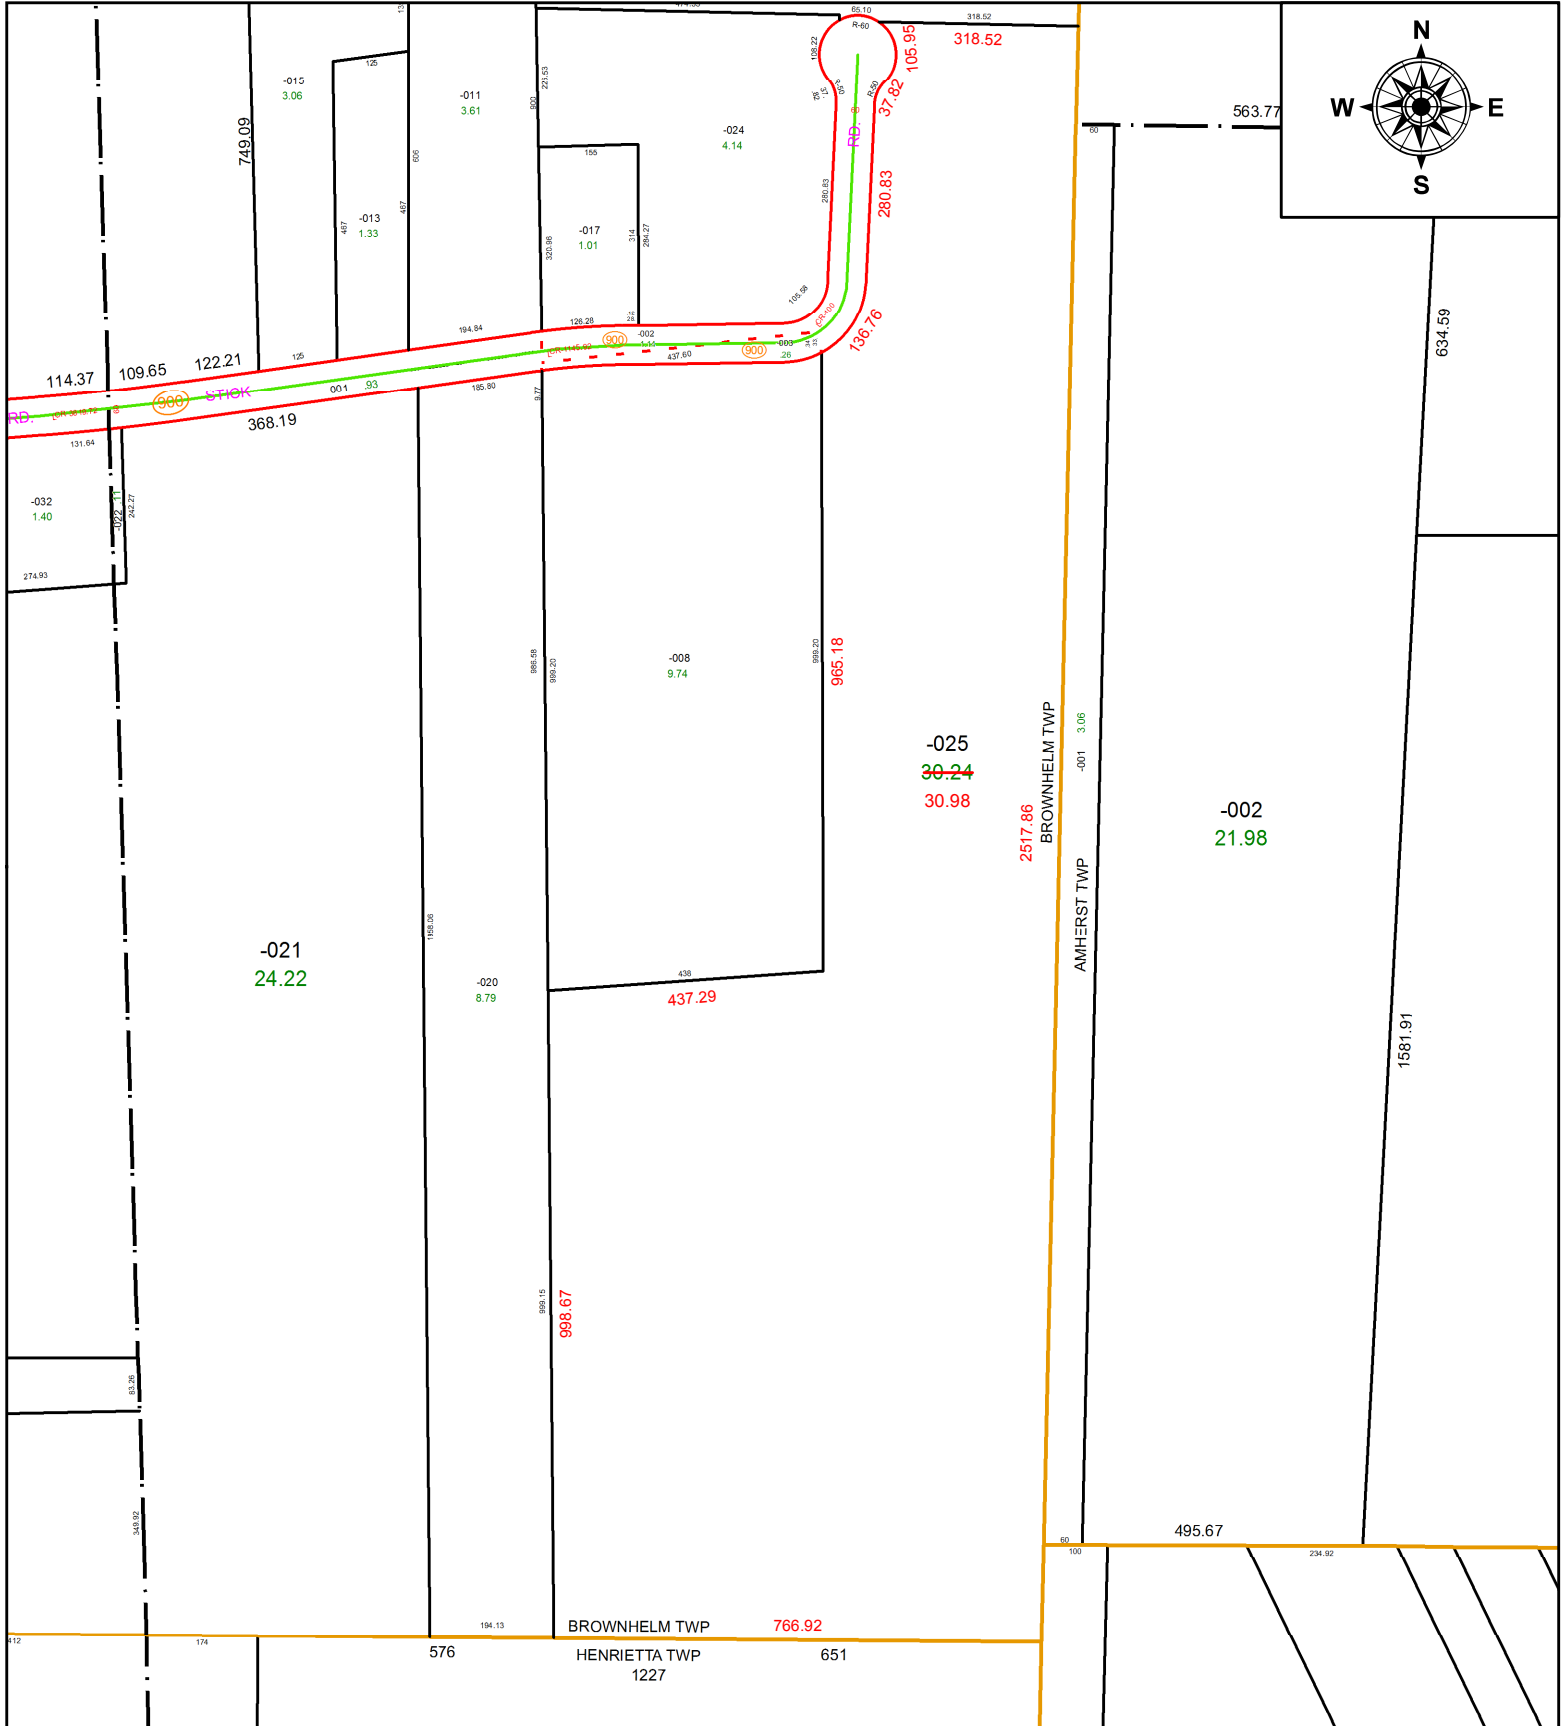

PARENT PARCEL: 01-00-073-000-025

CHILD PARCEL: **AC CORR PER SURV BY TIMOTHY D. HOZALSKI**

21-04729-A

STARTING POINT: SW CORNER OF O/L 73

SPLITS/DEEDS PROCESSED
 LORAIN COUNTY TAX MAP DEPARTMENT
 226 MIDDLE AVE. ELYRIA, OH

SURVEYED BY: TIMOTHY D. HOZALSKI

CLOSURE: 1: 586357

MAP PAGE(S): 01-00-073

APPROVED BY: AC **DATE:** 11/23/2021

SCALE: 1" = 300 **PRIOR INSTRUMENT:** 1985- 0197003