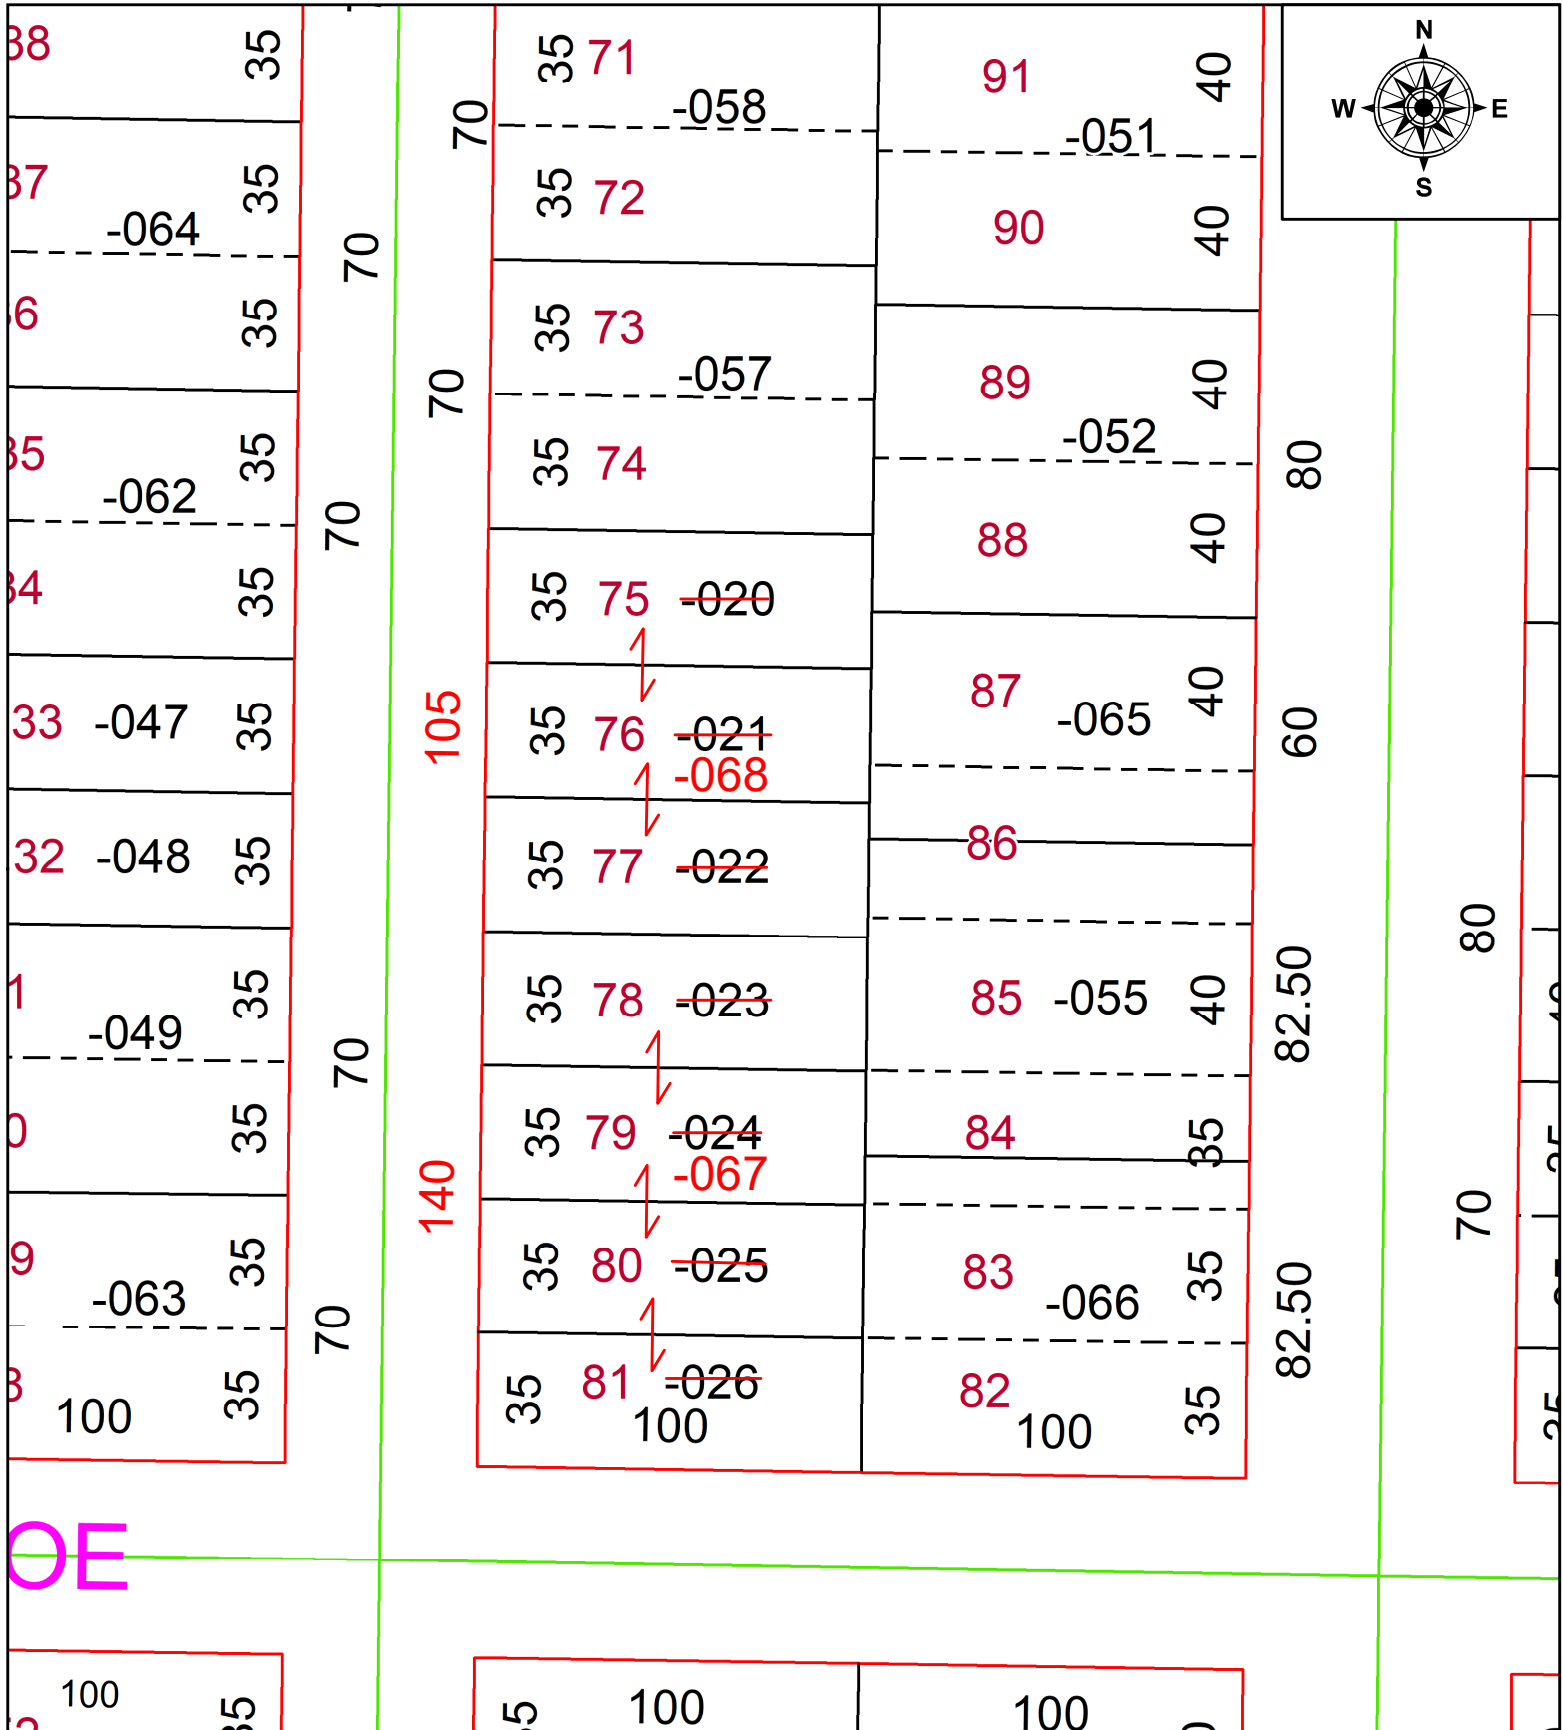

PARENT PARCEL: 03-00-038-113-020 THRU -026

CHILD PARCEL: 03-00-038-113-067 & -068

STARTING POINT: COMBINATION PER DEED

23-04728

SPLITS/DEEDS PROCESSED
 LORAIN COUNTY TAX MAP DEPARTMENT
 226 MIDDLE AVE. ELYRIA, OH

SURVEYED BY: N/A SURV # N/A
 CLOSURE: N/A
 MAP PAGE(S): 03-00-038-B
 APPROVED BY: AC DATE: July 21, 2023
 SCALE: 1 in = 50 ft PRIOR INSTRUMENT: 2020- 0783780