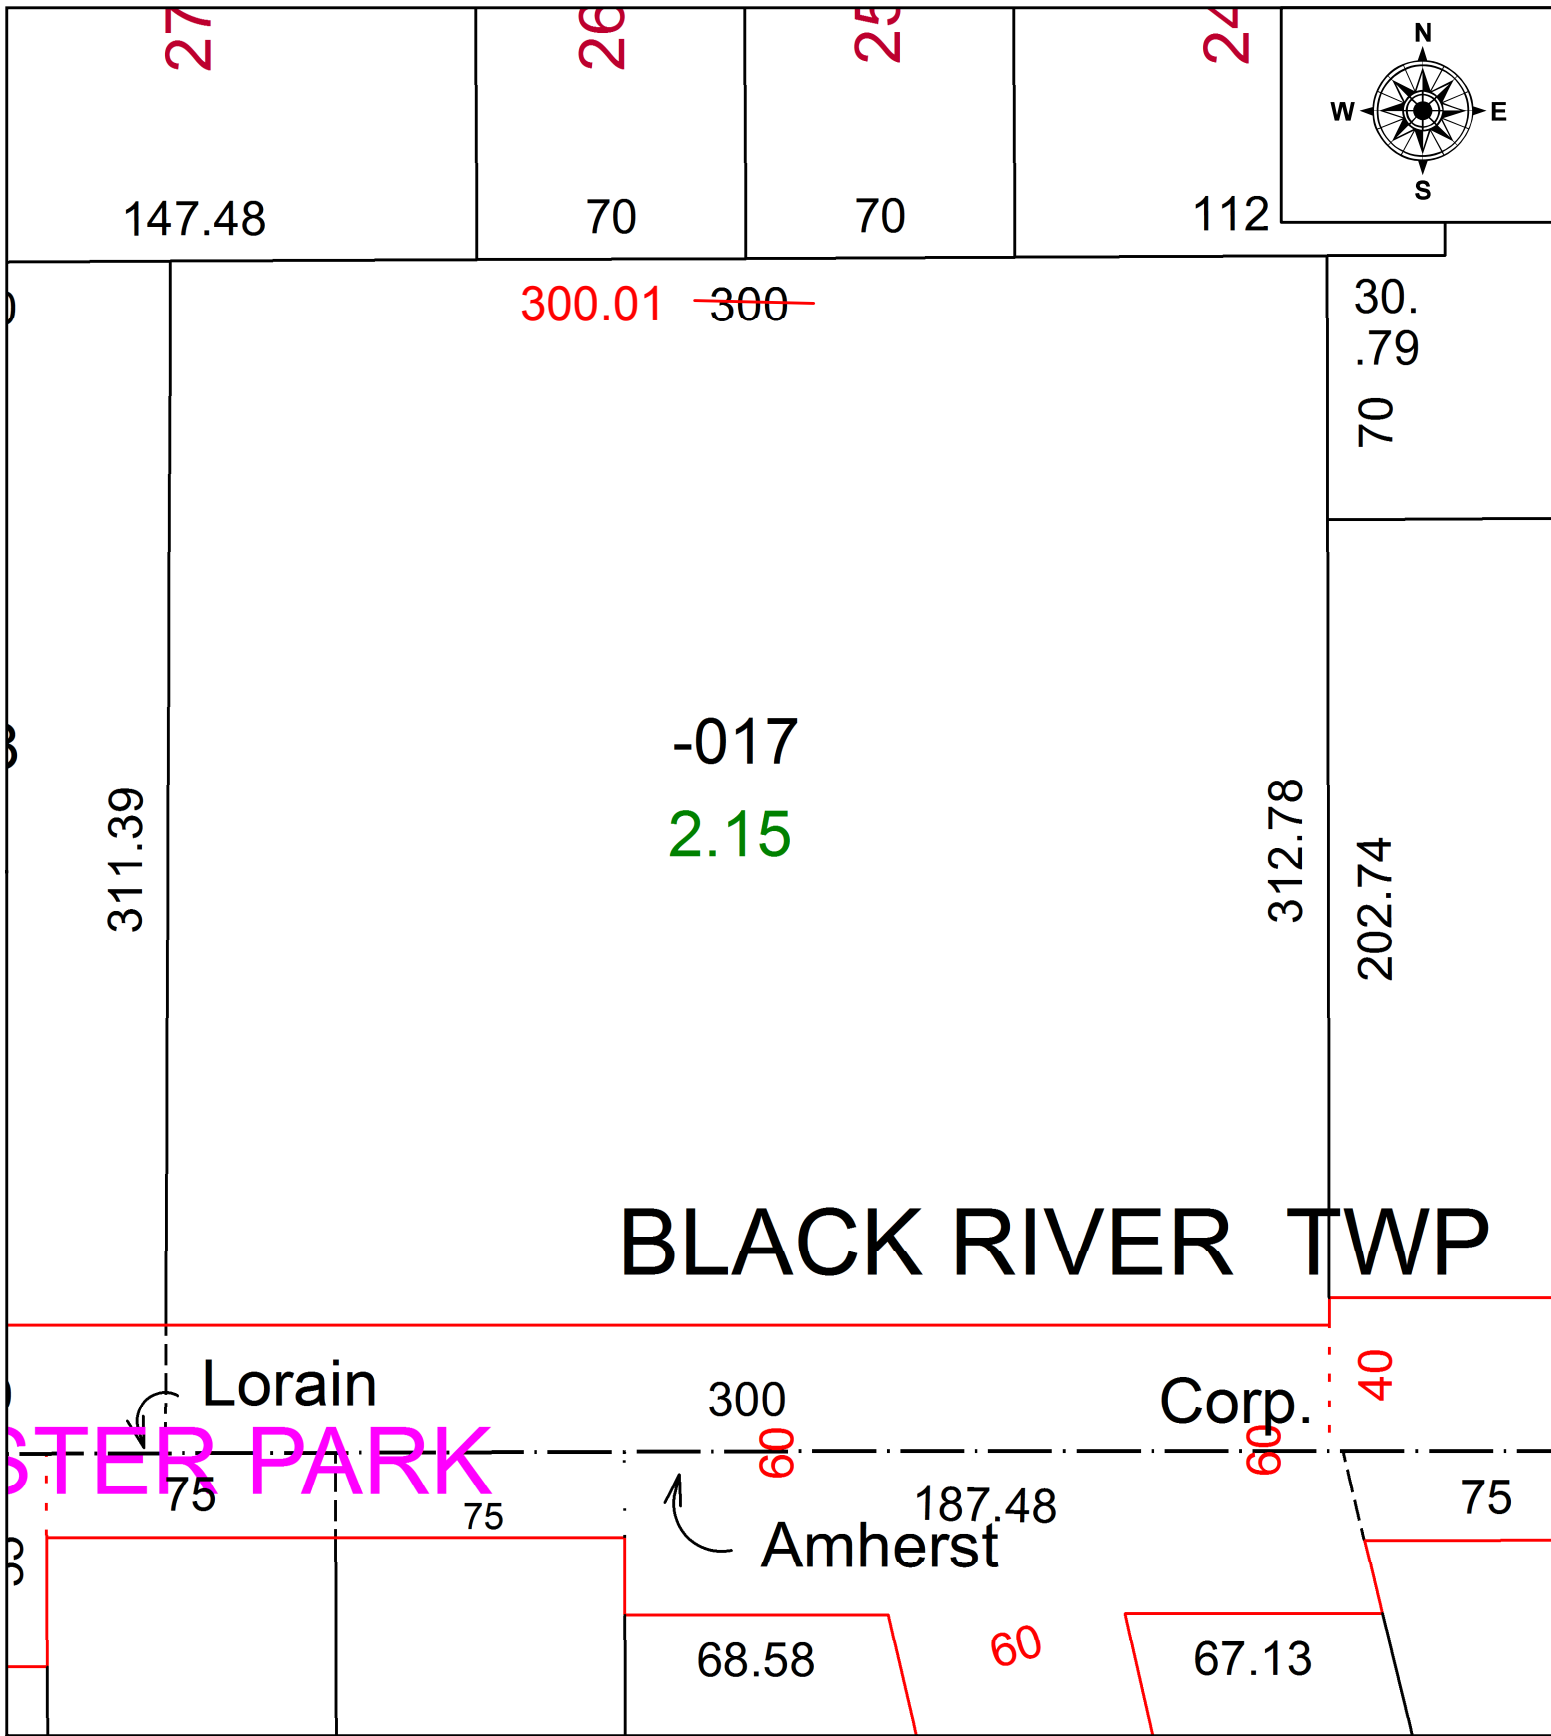

PARENT PARCEL: 02-02-005-112-017

CHILD PARCEL: **MAP CORRECTION ONLY**

STARTING POINT: CL OF OBERLIN AVE. & COOPER FOSTER PARK RD.

21-04725-C

SPLITS/DEEDS PROCESSED
 LORAIN COUNTY TAX MAP DEPARTMENT
 226 MIDDLE AVE. ELYRIA, OH

SURVEYED BY: PATRICK MCGANNON
 CLOSURE: 1: 401,484
 MAP PAGE(S): 02-02-005
 APPROVED BY: DMA DATE: 11/19/2021
 SCALE: 1" = 50' PRIOR INSTRUMENT: 20200753090