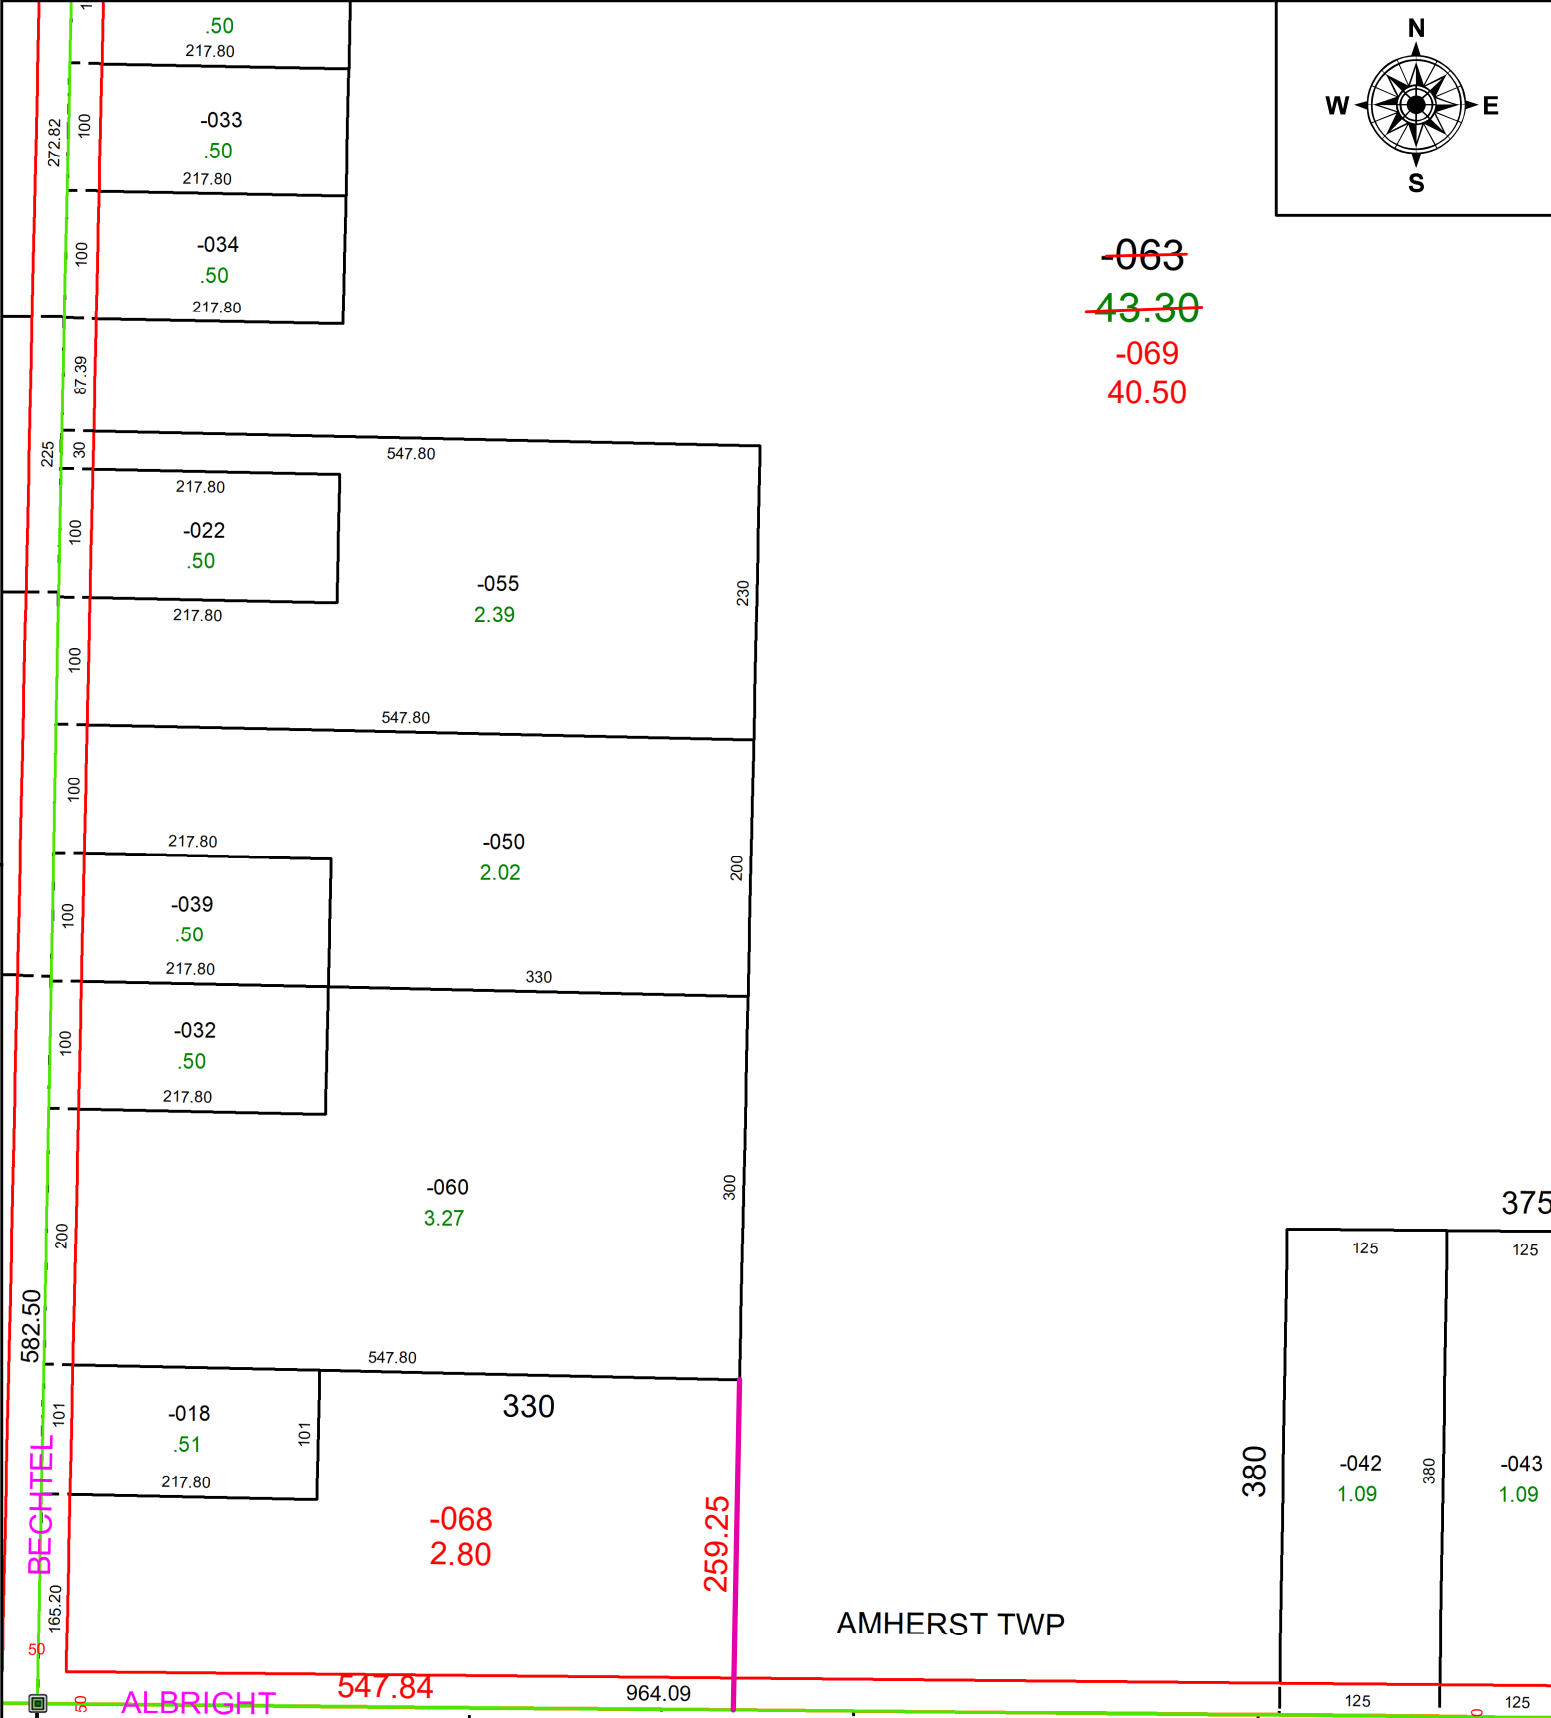

PARENT PARCEL: 05-00-071-000-063

CHILD PARCEL: 05-00-071-000-068 & -069

STARTING POINT: C/L OF ALBRECHT AND BECHTEL RD

23-04722

SPLITS/DEEDS PROCESSED
LORAIN COUNTY TAX MAP DEPARTMENT
226 MIDDLE AVE. ELYRIA, OH

SURVEYED BY: THOMAS A. SIMON SURV # 50937
CLOSURE: 1: 82,508
MAP PAGE(S): 05-00-071
APPROVED BY: AC DATE: July 10, 2023
SCALE: 1 in = 150 ft PRIOR INSTRUMENT: 2007- 0189435