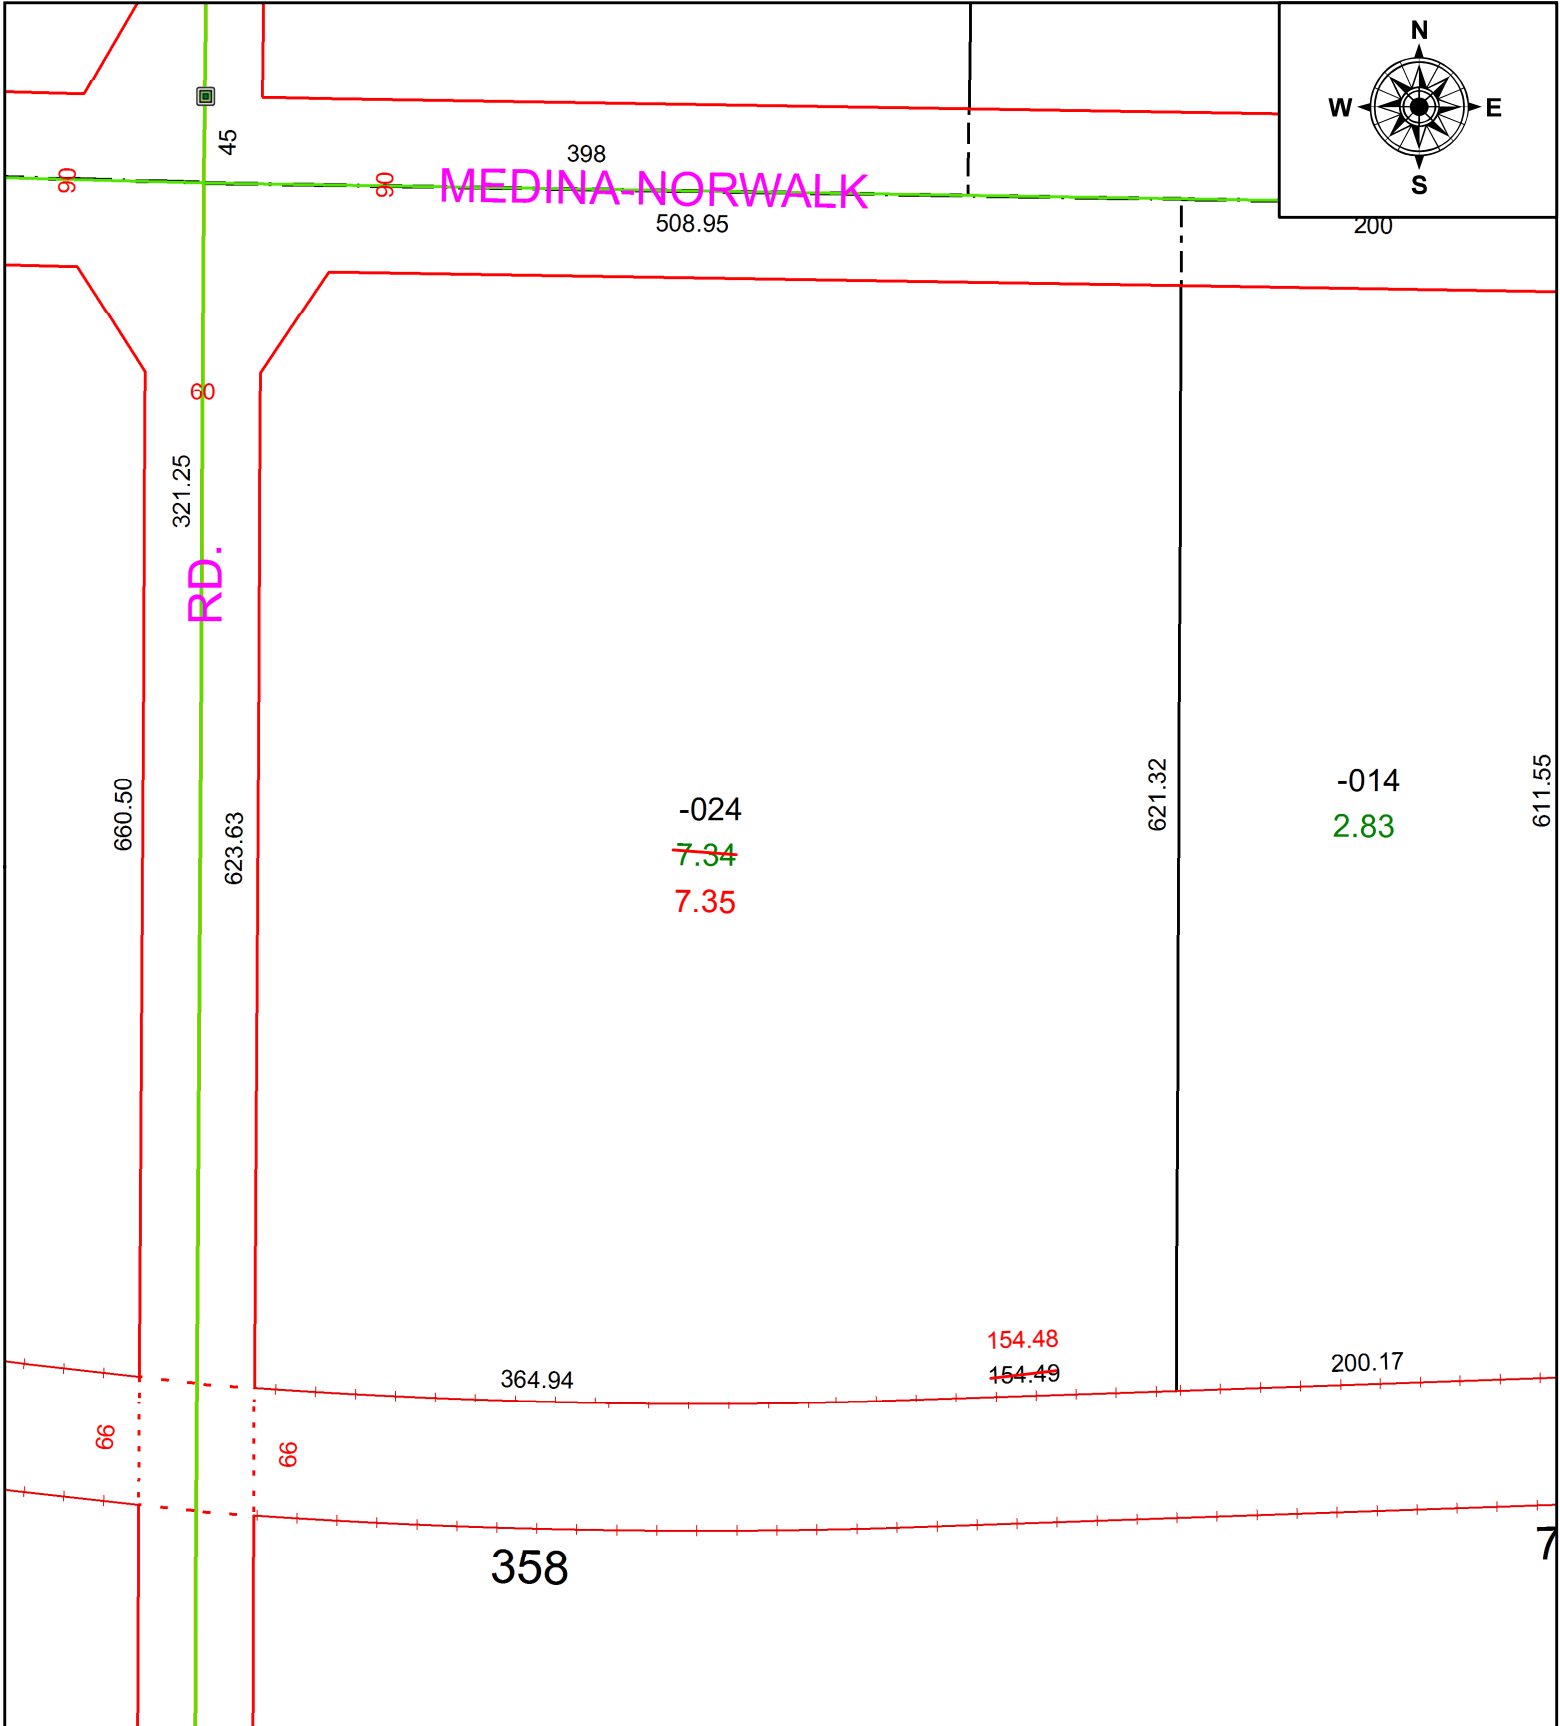

PARENT PARCEL: 18-00-046-000-024

CHILD PARCEL: **AC CORR PER SURV BY THOMAS M. SNEZEK**

STARTING POINT: C/L OF QUARRY AND MEDINA-NORWALK RD

21-04719-A

SPLITS/DEEDS PROCESSED
 LORAIN COUNTY TAX MAP DEPARTMENT
 226 MIDDLE AVE. ELYRIA, OH

SURVEYED BY: THOMAS M SNEZEK
CLOSURE: N/A
MAP PAGE(S): 18-00-046-A
APPROVED BY: AC **DATE:** 11/15/2021
SCALE: 1" = 100 **PRIOR INSTRUMENT:** PER SURV #7051