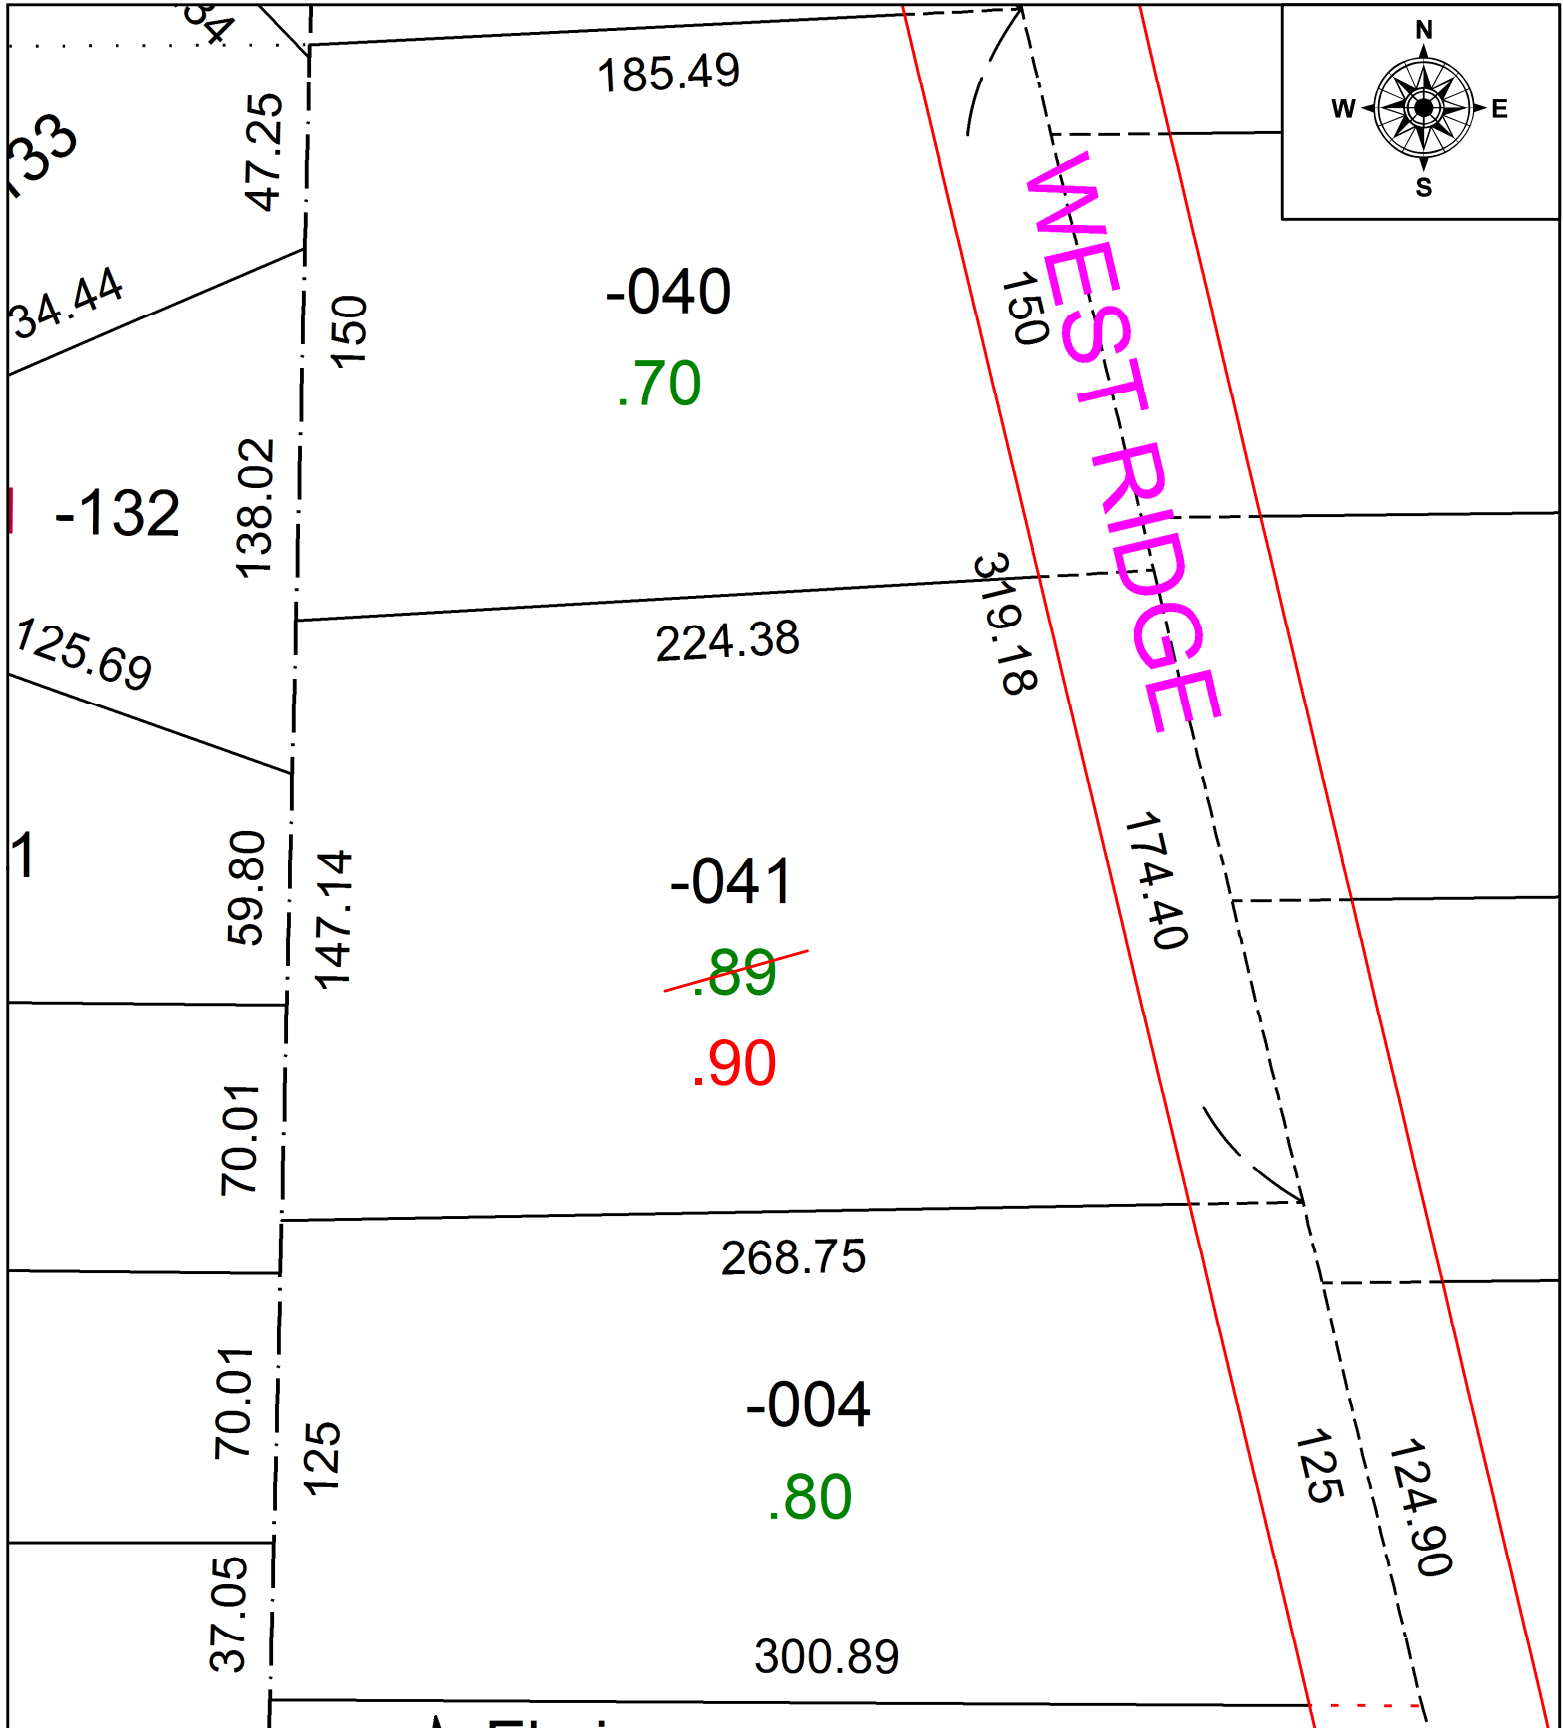

PARENT PARCEL: 06-24-016-000-041

CHILD PARCEL: AC. CORR. PER PRIOR INSTR. # 2006182640 & SURVEY C.E. PENFOUND

STARTING POINT: XXXXXXXXXXXXXXXX

21-04716-A

SPLITS/DEEDS PROCESSED
 LORAIN COUNTY TAX MAP DEPARTMENT
 226 MIDDLE AVE. ELYRIA, OH

SURVEYED BY: C.E. PENFOUND
 CLOSURE: 1: 53,151
 MAP PAGE(S): 06-24-016
 APPROVED BY: DMA DATE: 11/10/2021
 SCALE: 1" = 50' PRIOR INSTRUMENT: 20060182640