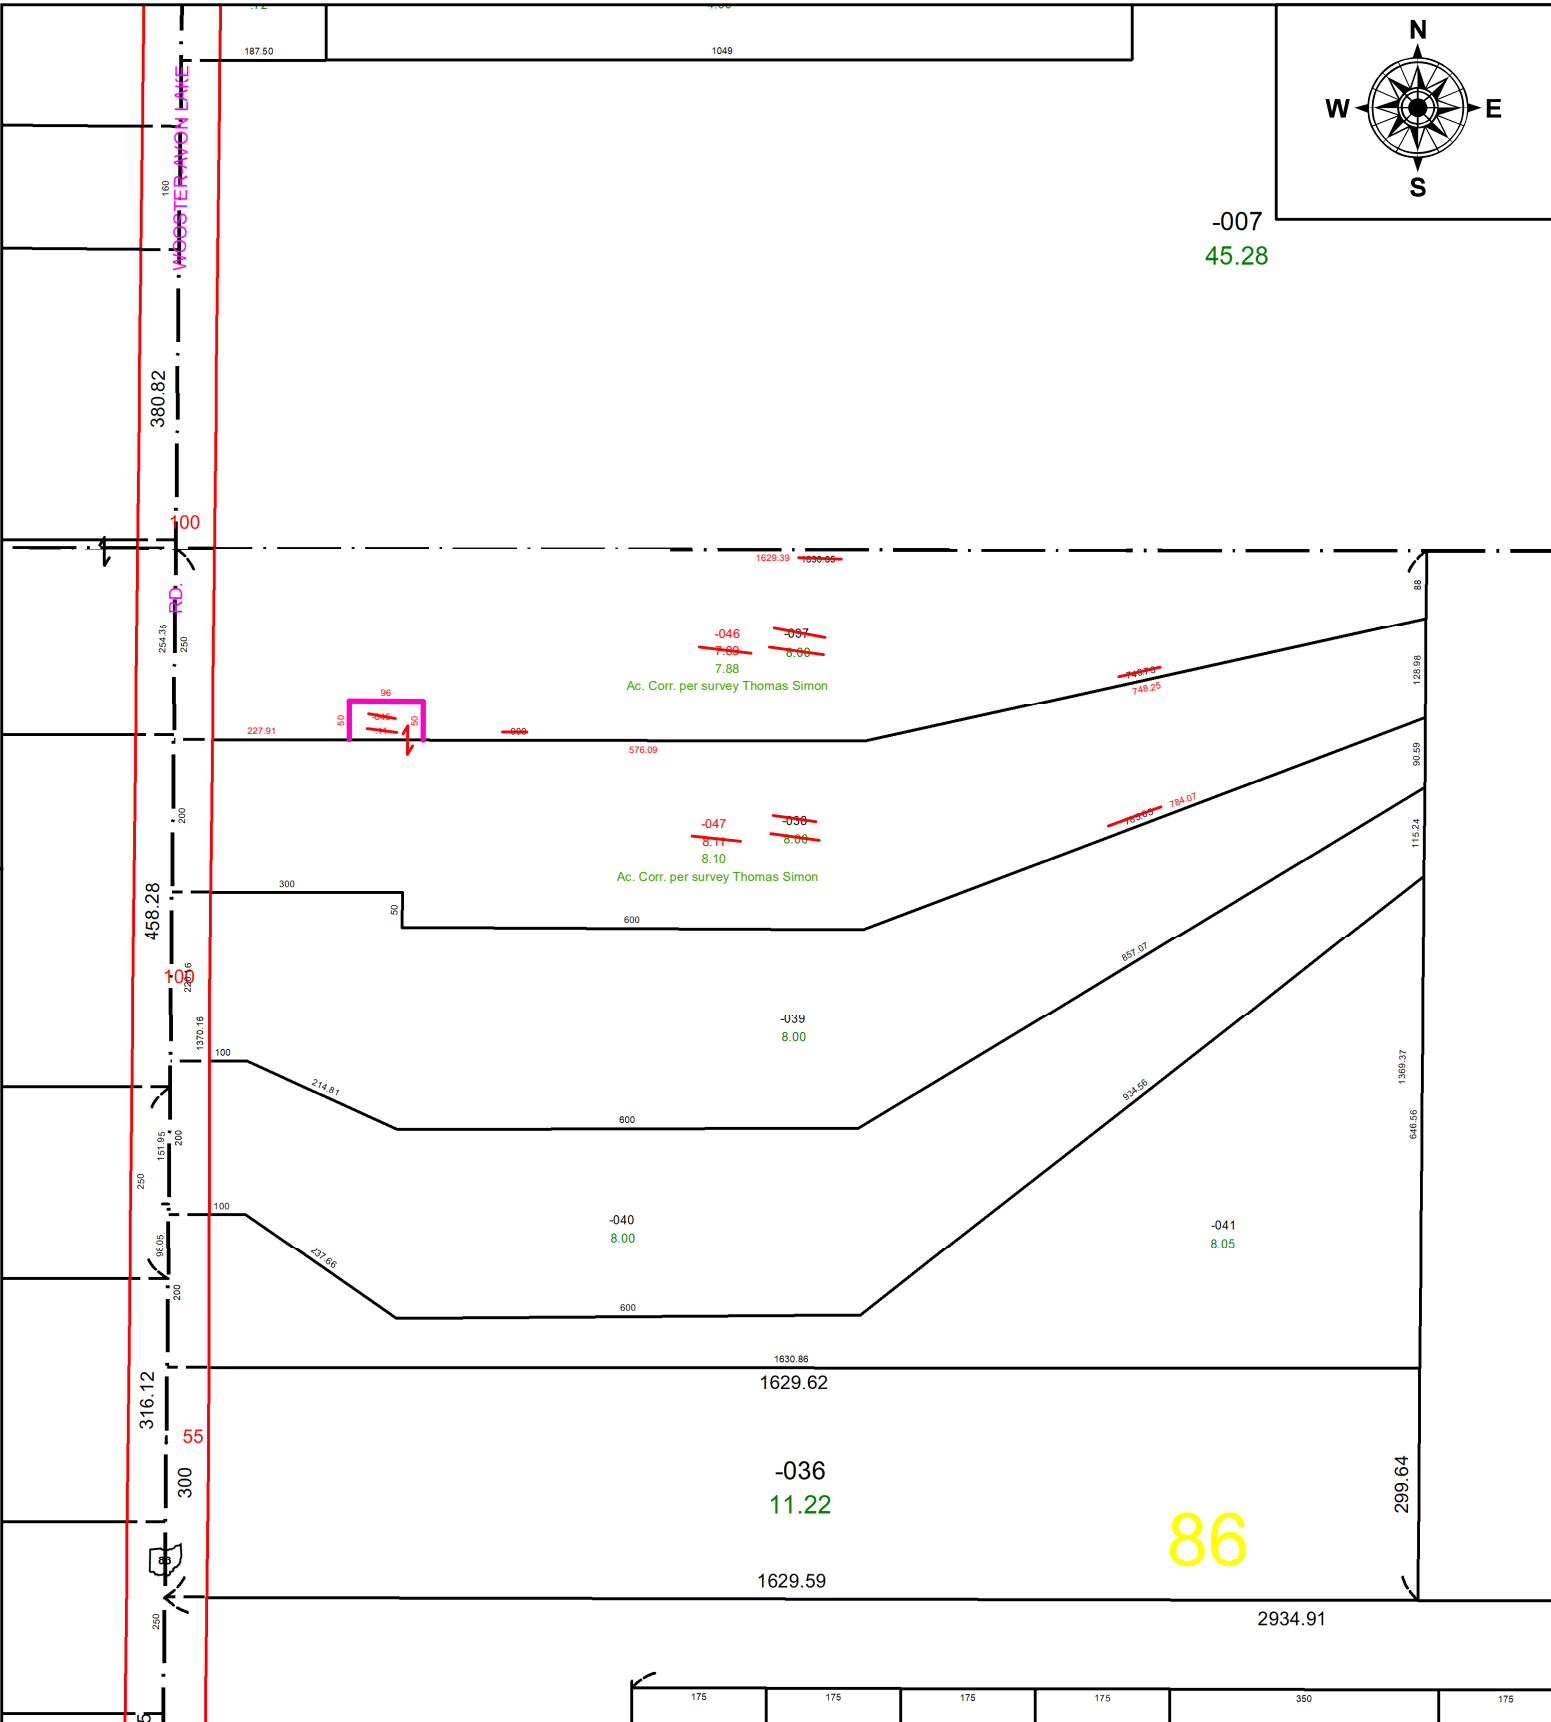

PARENT PARCEL: 16-00-086-000-037 & -038

CHILD PARCEL: 16-00-086-000-045 THRU -047

STARTING POINT: N.W. CORNER OF O.L. 86

23-04711

-007
45.28

SPLITS/DEEDS PROCESSED
LORAIN COUNTY TAX MAP DEPARTMENT
226 MIDDLE AVE. ELYRIA, OH

SURVEYED BY: THOMAS SIMON **SURVEY #:** 50915
CLOSURE: 1:-2147483648
MAP PAGE(S): 16-00-086
APPROVED BY: DMA **DATE:** 6/12/2023
SCALE: 1" = 250' **PRIOR INSTRUMENT:** 2020-0744220