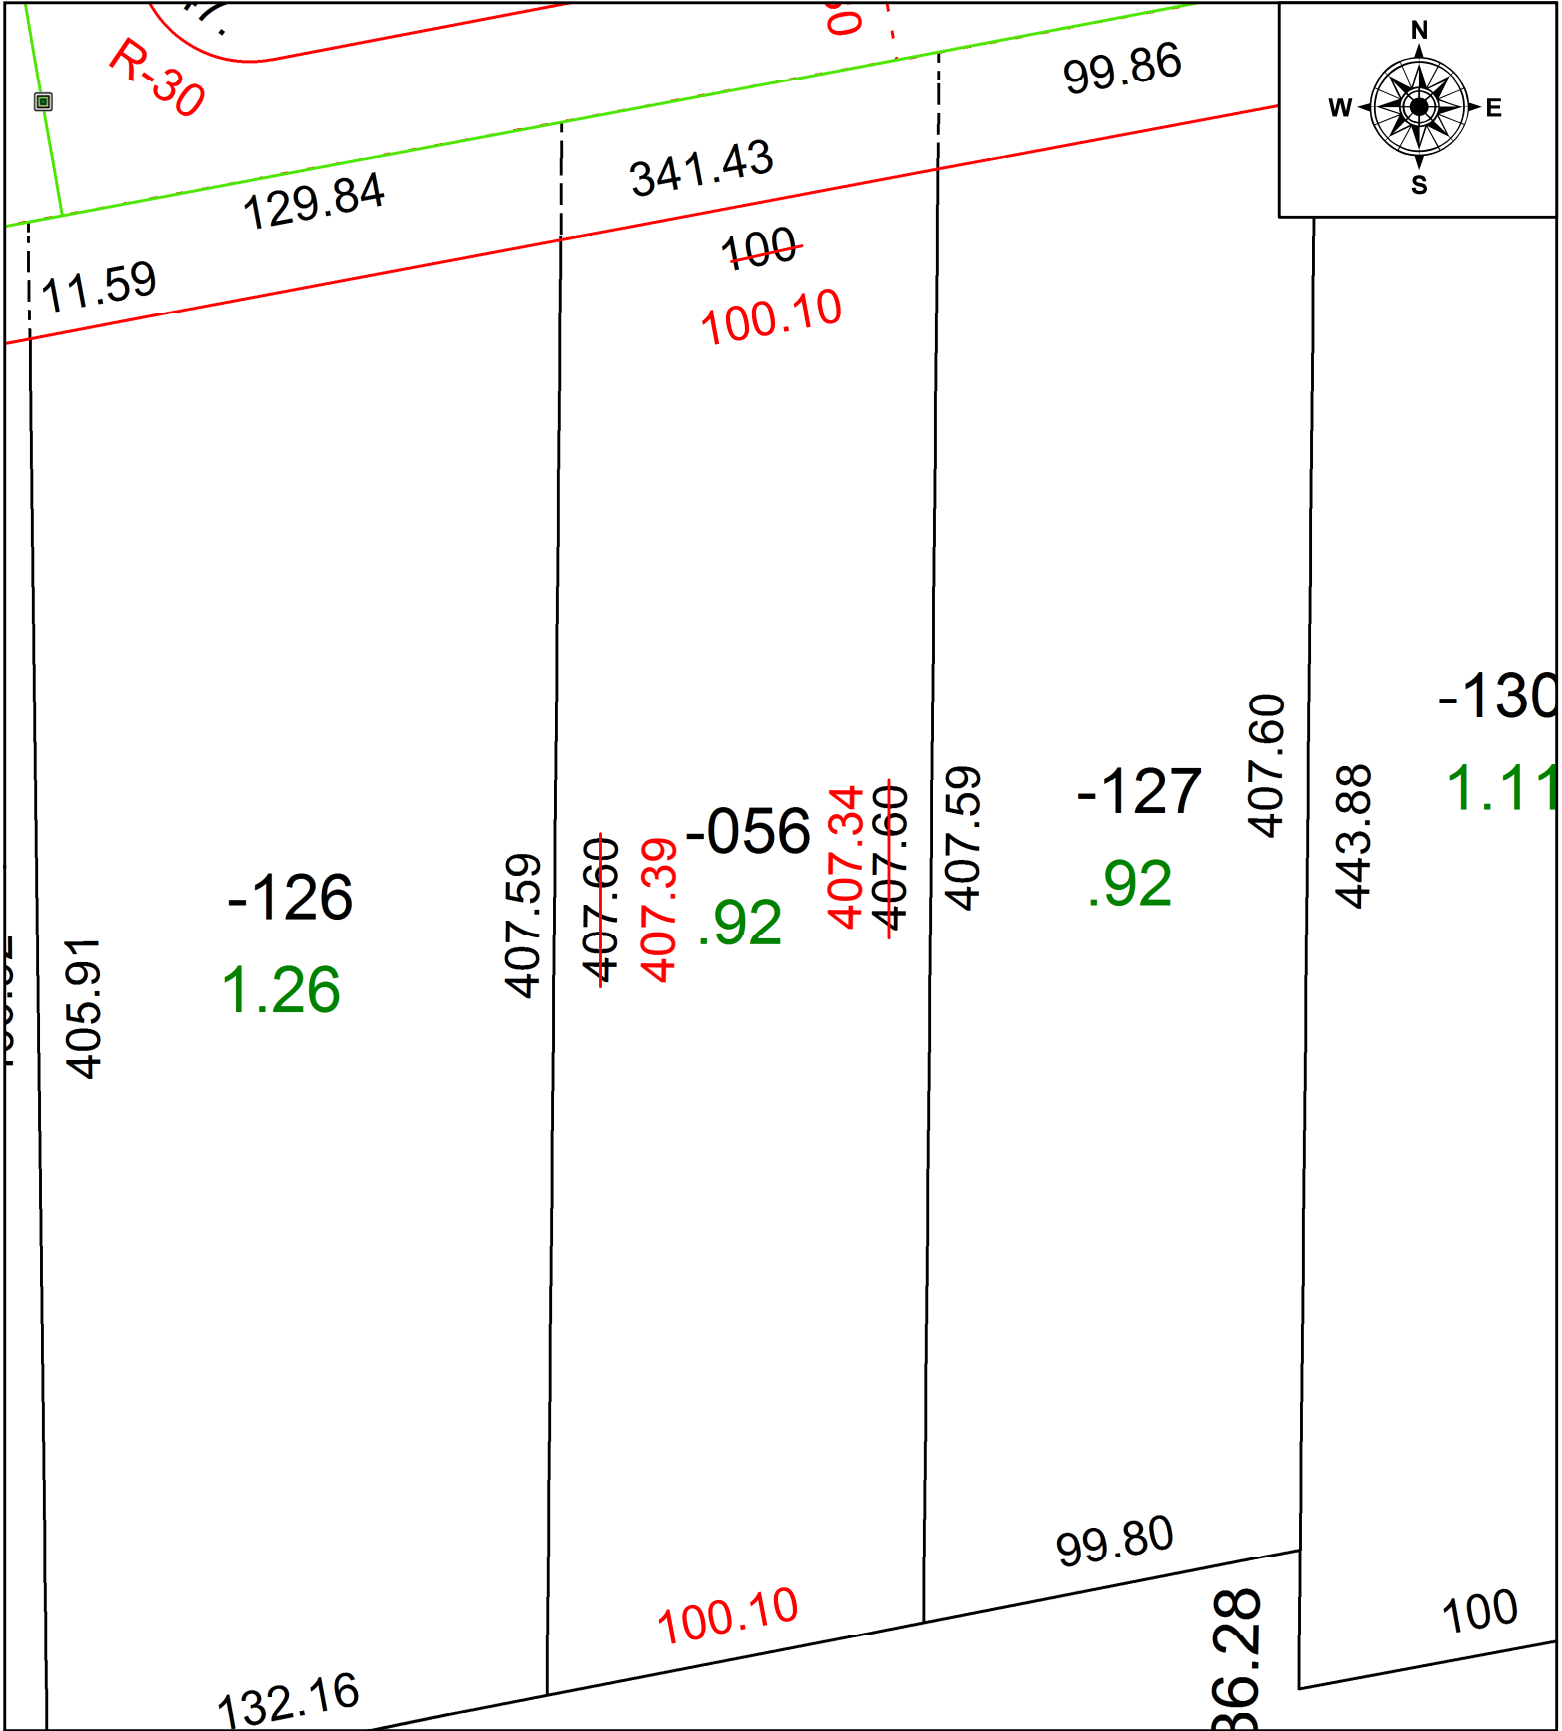

PARENT PARCEL: 04-00-023-108-056

CHILD PARCEL: **MAP CORRECTION ONLY**

STARTING POINT: C/L OF SCHWARTZ RD AND SPRUCE CT

21-04711-C

SPLITS/DEEDS PROCESSED
 LORAIN COUNTY TAX MAP DEPARTMENT
 226 MIDDLE AVE. ELYRIA, OH

SURVEYED BY: AMY M. KELLY
 CLOSURE: 1: 191638
 MAP PAGE(S): 04-00-023
 APPROVED BY: AC DATE: 11/4/2021
 SCALE: 1" = 50 PRIOR INSTRUMENT: 2010- 0325240