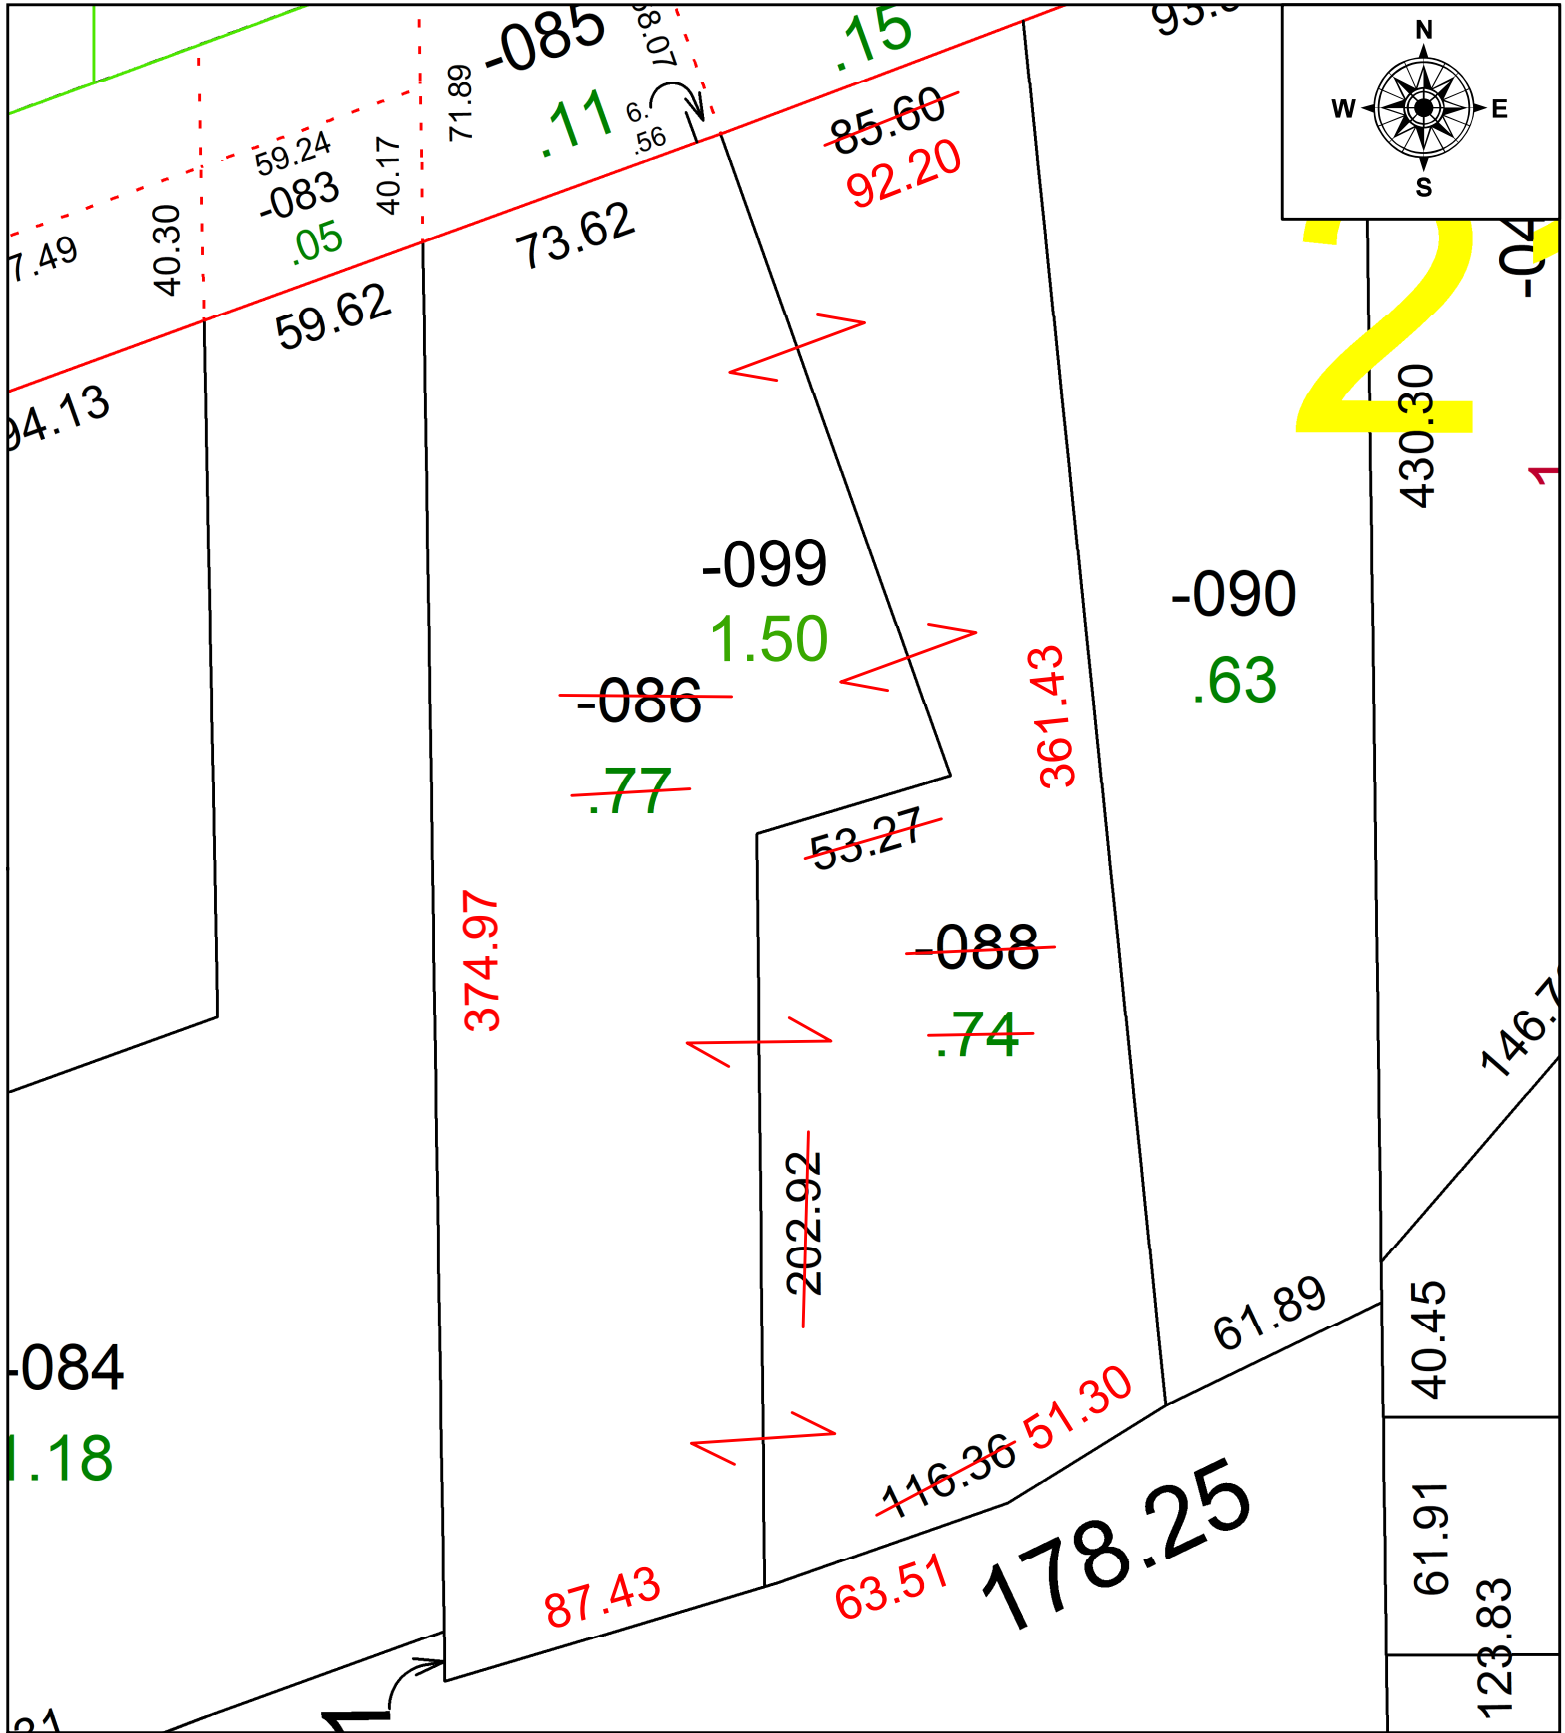

PARENT PARCEL: 07-00-021-117-086, -088

CHILD PARCEL: 07-00-021-117-099

23-04709

STARTING POINT: INTERSEC. OF CENTERLINES OF CENTER RIDGE RD & RIDGE PLAZA DR

430.30

146.7

40.45

61.91

123.83

**SPLITS/DEEDS PROCESSED**  
 LORAIN COUNTY TAX MAP DEPARTMENT  
 226 MIDDLE AVE. ELYRIA, OH

SURVEYED BY: MATTHEW A. HILDEBRANDT      SURVEY #: 50913  
 CLOSURE: 1: 260,573  
 MAP PAGE(S): 07-00-021  
 APPROVED BY: SP      DATE: 6/7/2023  
 SCALE: 1" = 50'      PRIOR INSTRUMENT: 2021-0854243