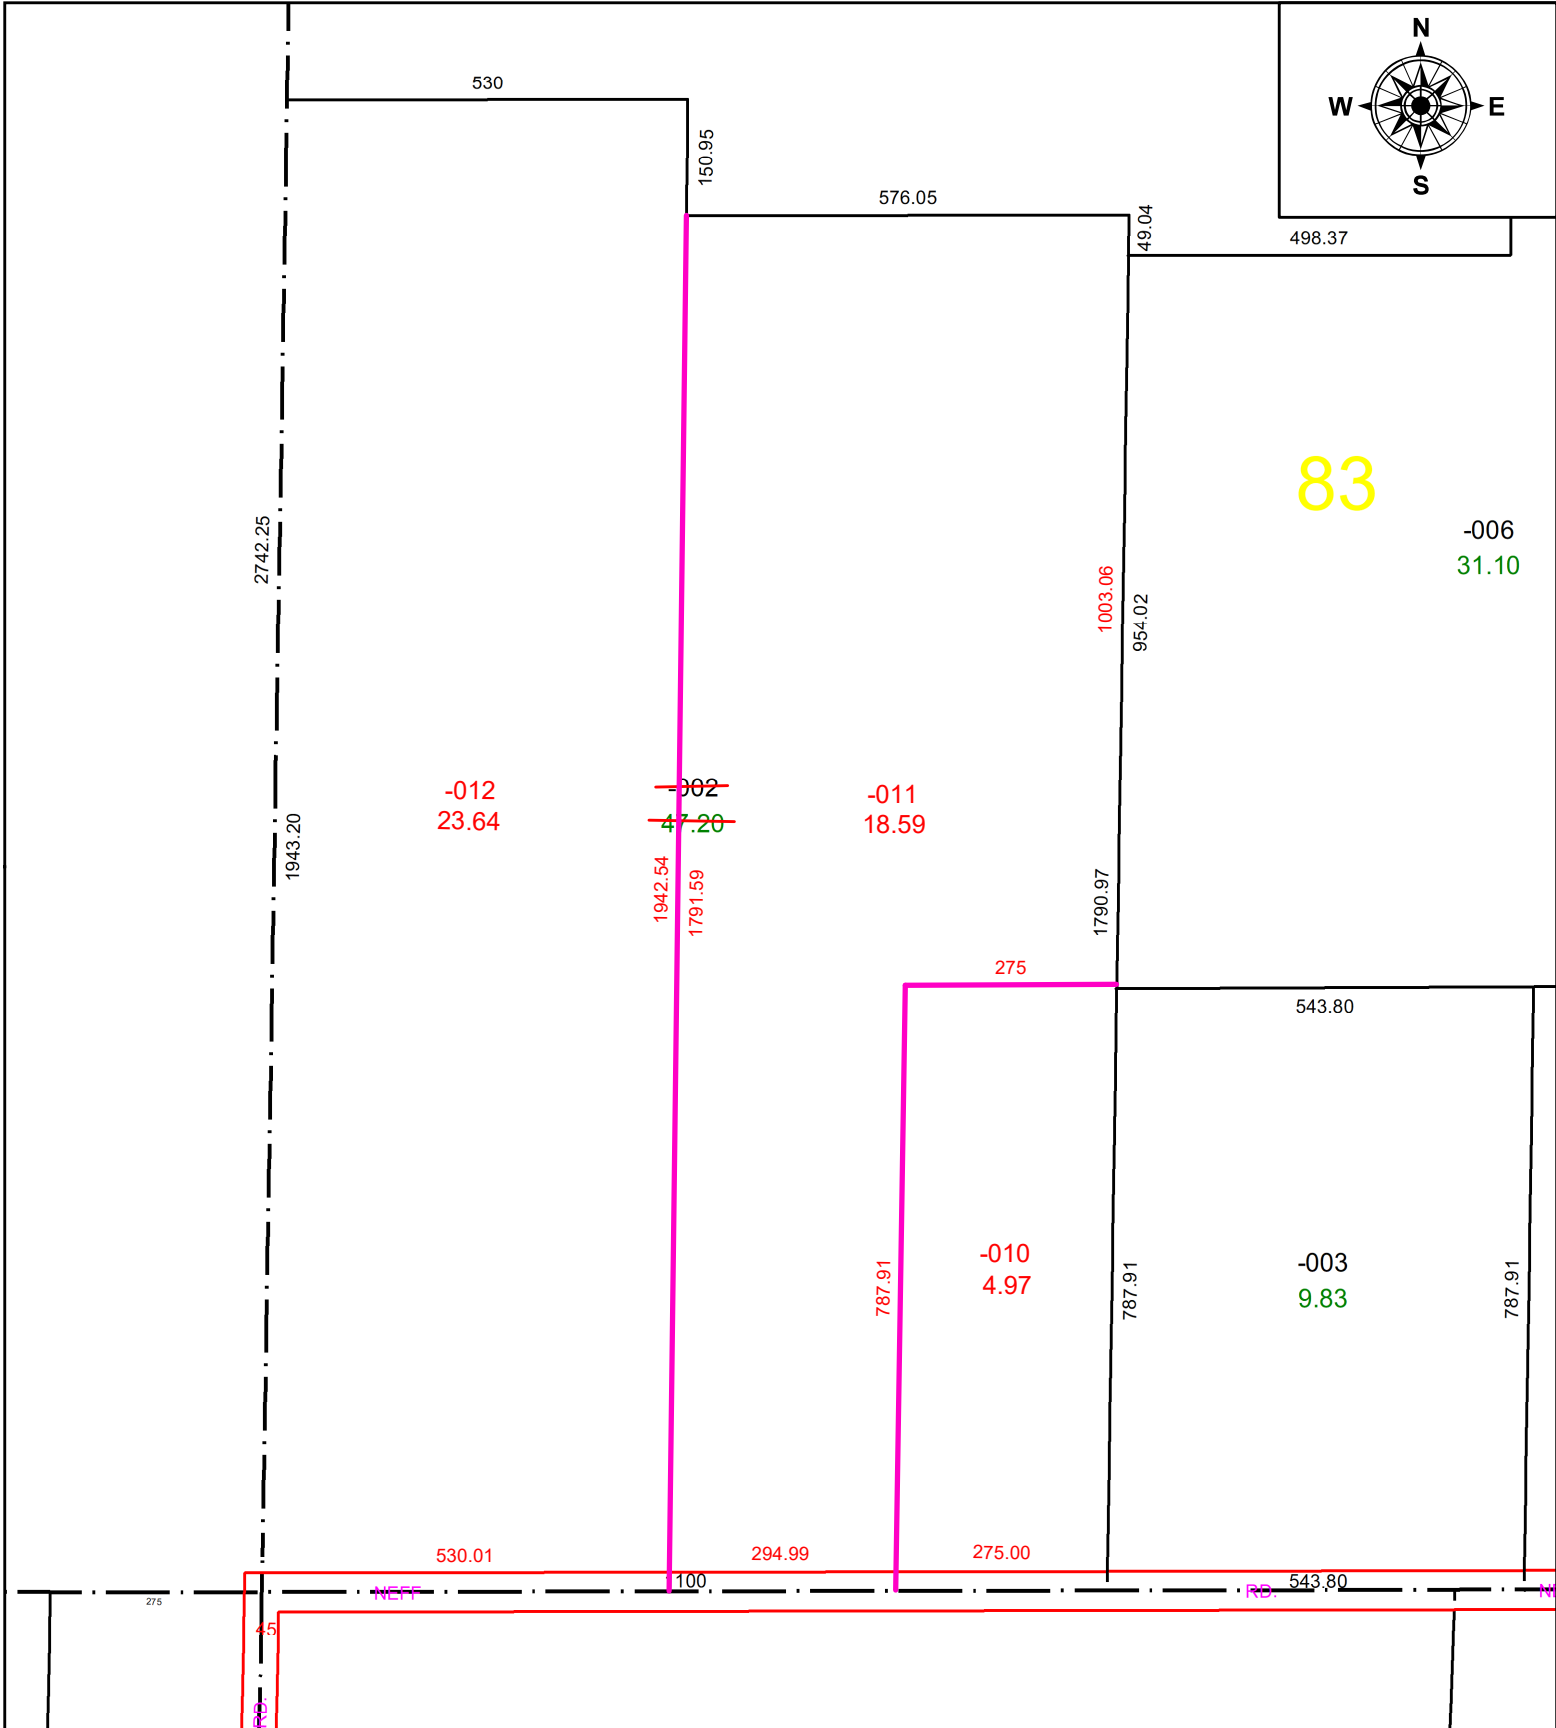

PARENT PARCEL: 16-00-083-000-002

CHILD PARCEL: 16-00-083-000-010, -011, -012

STARTING POINT: THE SOUTHWESTERLY CORNER OF ORIGINAL LOT 83

23-04708

SPLITS/DEEDS PROCESSED
 LORAIN COUNTY TAX MAP DEPARTMENT
 226 MIDDLE AVE. ELYRIA, OH

SURVEYED BY: LOUIS J. GIFFELS **SURVEY #:** 50911
CLOSURE: 1: 605,581
MAP PAGE(S): 16-00-083
APPROVED BY: SP **DATE:** 6/7/2023
SCALE: 1" = 250' **PRIOR INSTRUMENT:** 2022-0859136