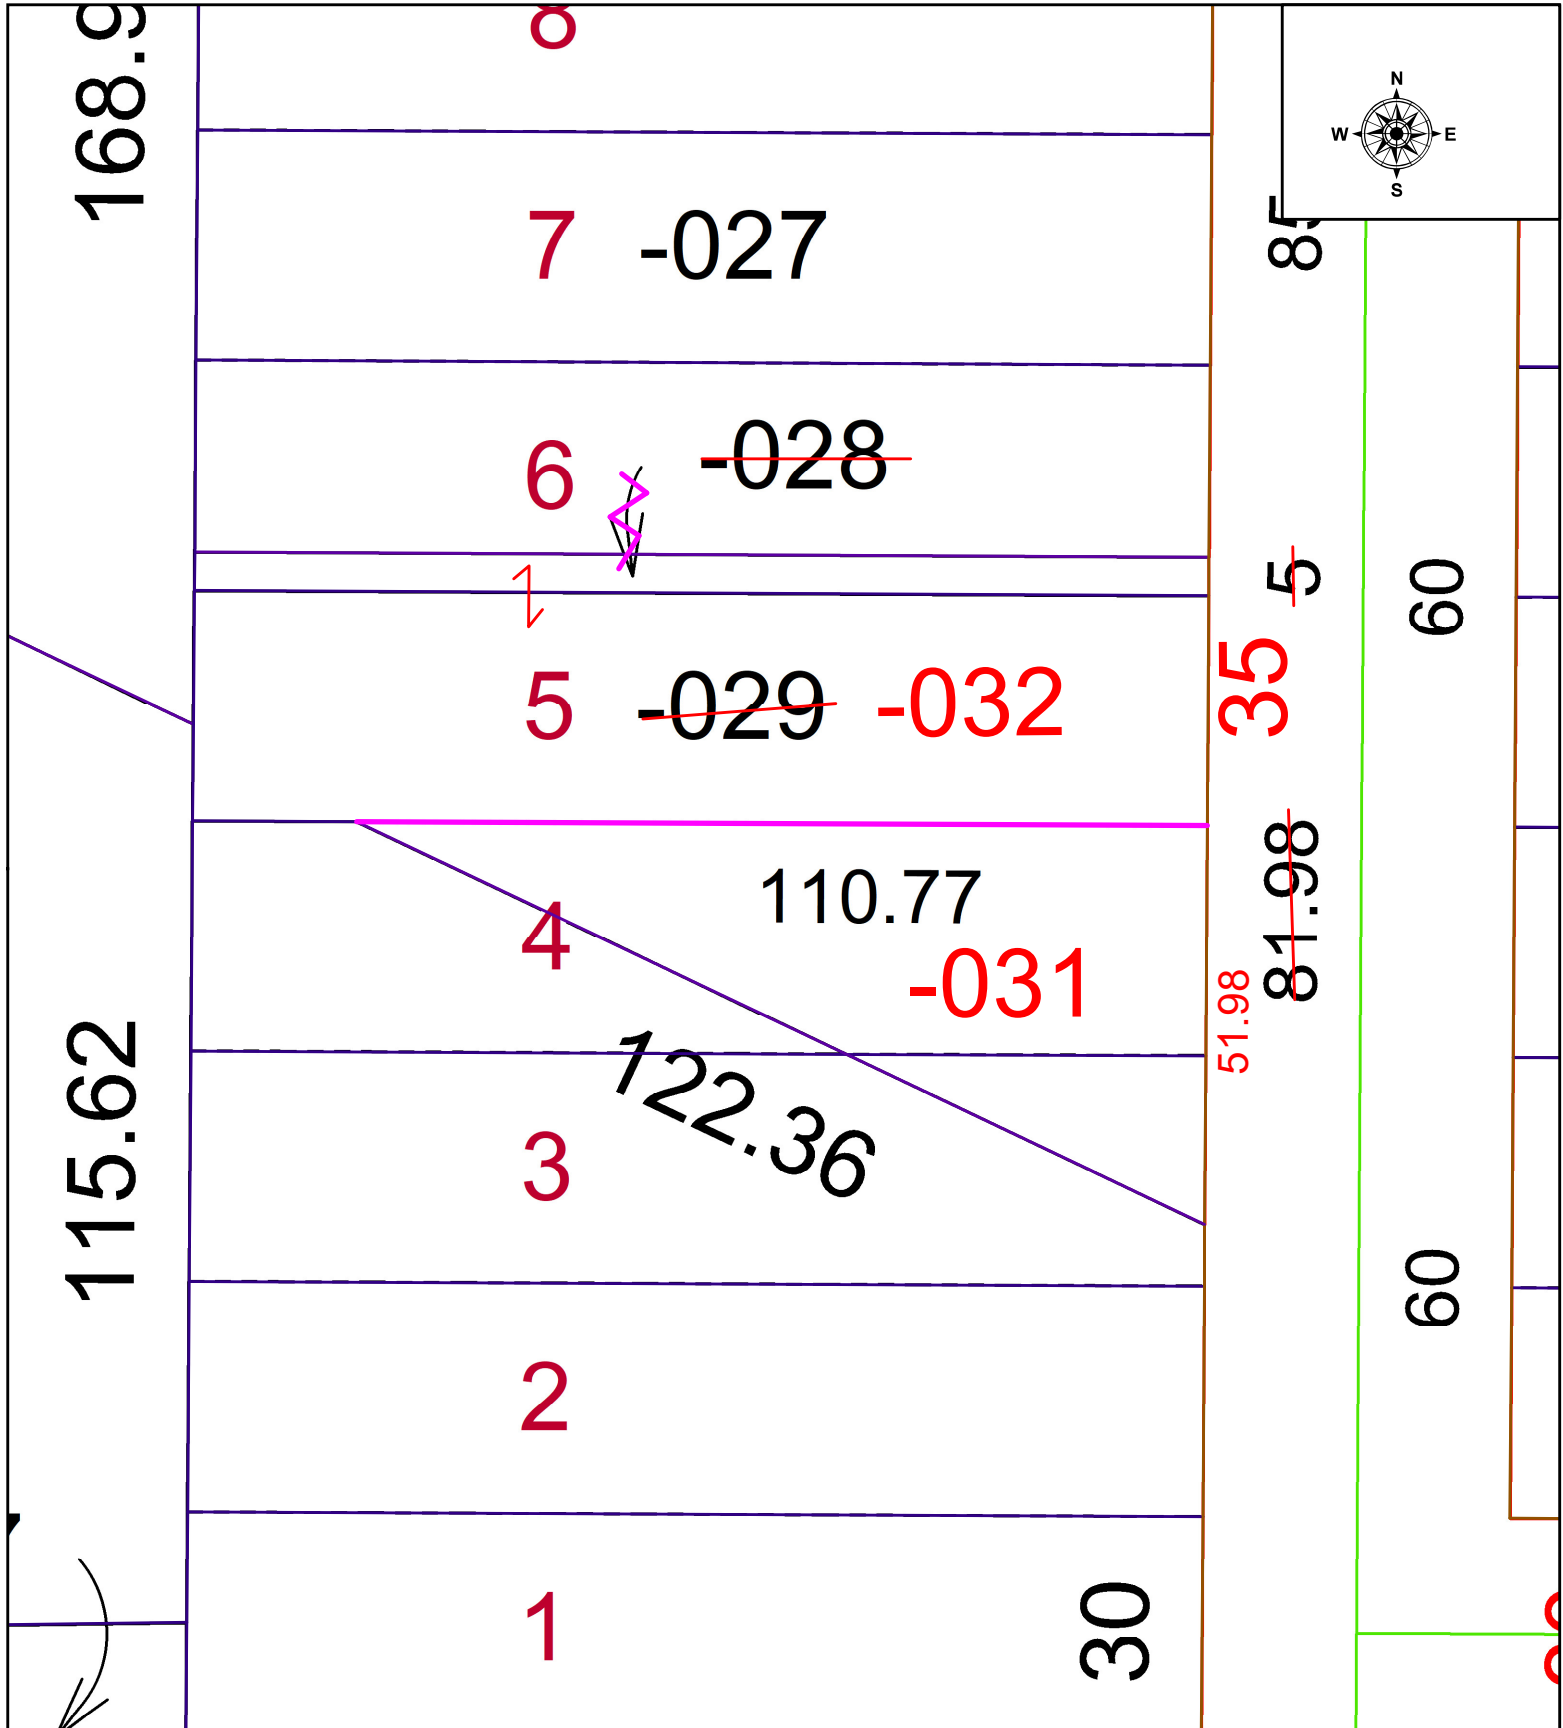

PARENT PARCEL: 07-00-017-112-028 & -029

CHILD PARCEL: 07-00-017-112-031 & -032

STARTING POINT: UNCOMBINATION & COMBINATION PER PRIOR DEEDS

21-04708-U

SPLITS/DEEDS PROCESSED
 LORAIN COUNTY TAX MAP DEPARTMENT
 226 MIDDLE AVE. ELYRIA, OH

SURVEYED BY: _____ N/A
 CLOSURE: _____ N/A
 MAP PAGE(S): 07-00-017
 APPROVED BY: WRZ DATE: 11/3/2021
 SCALE: 1" = 25' PRIOR INSTRUMENT: 2021-0831766