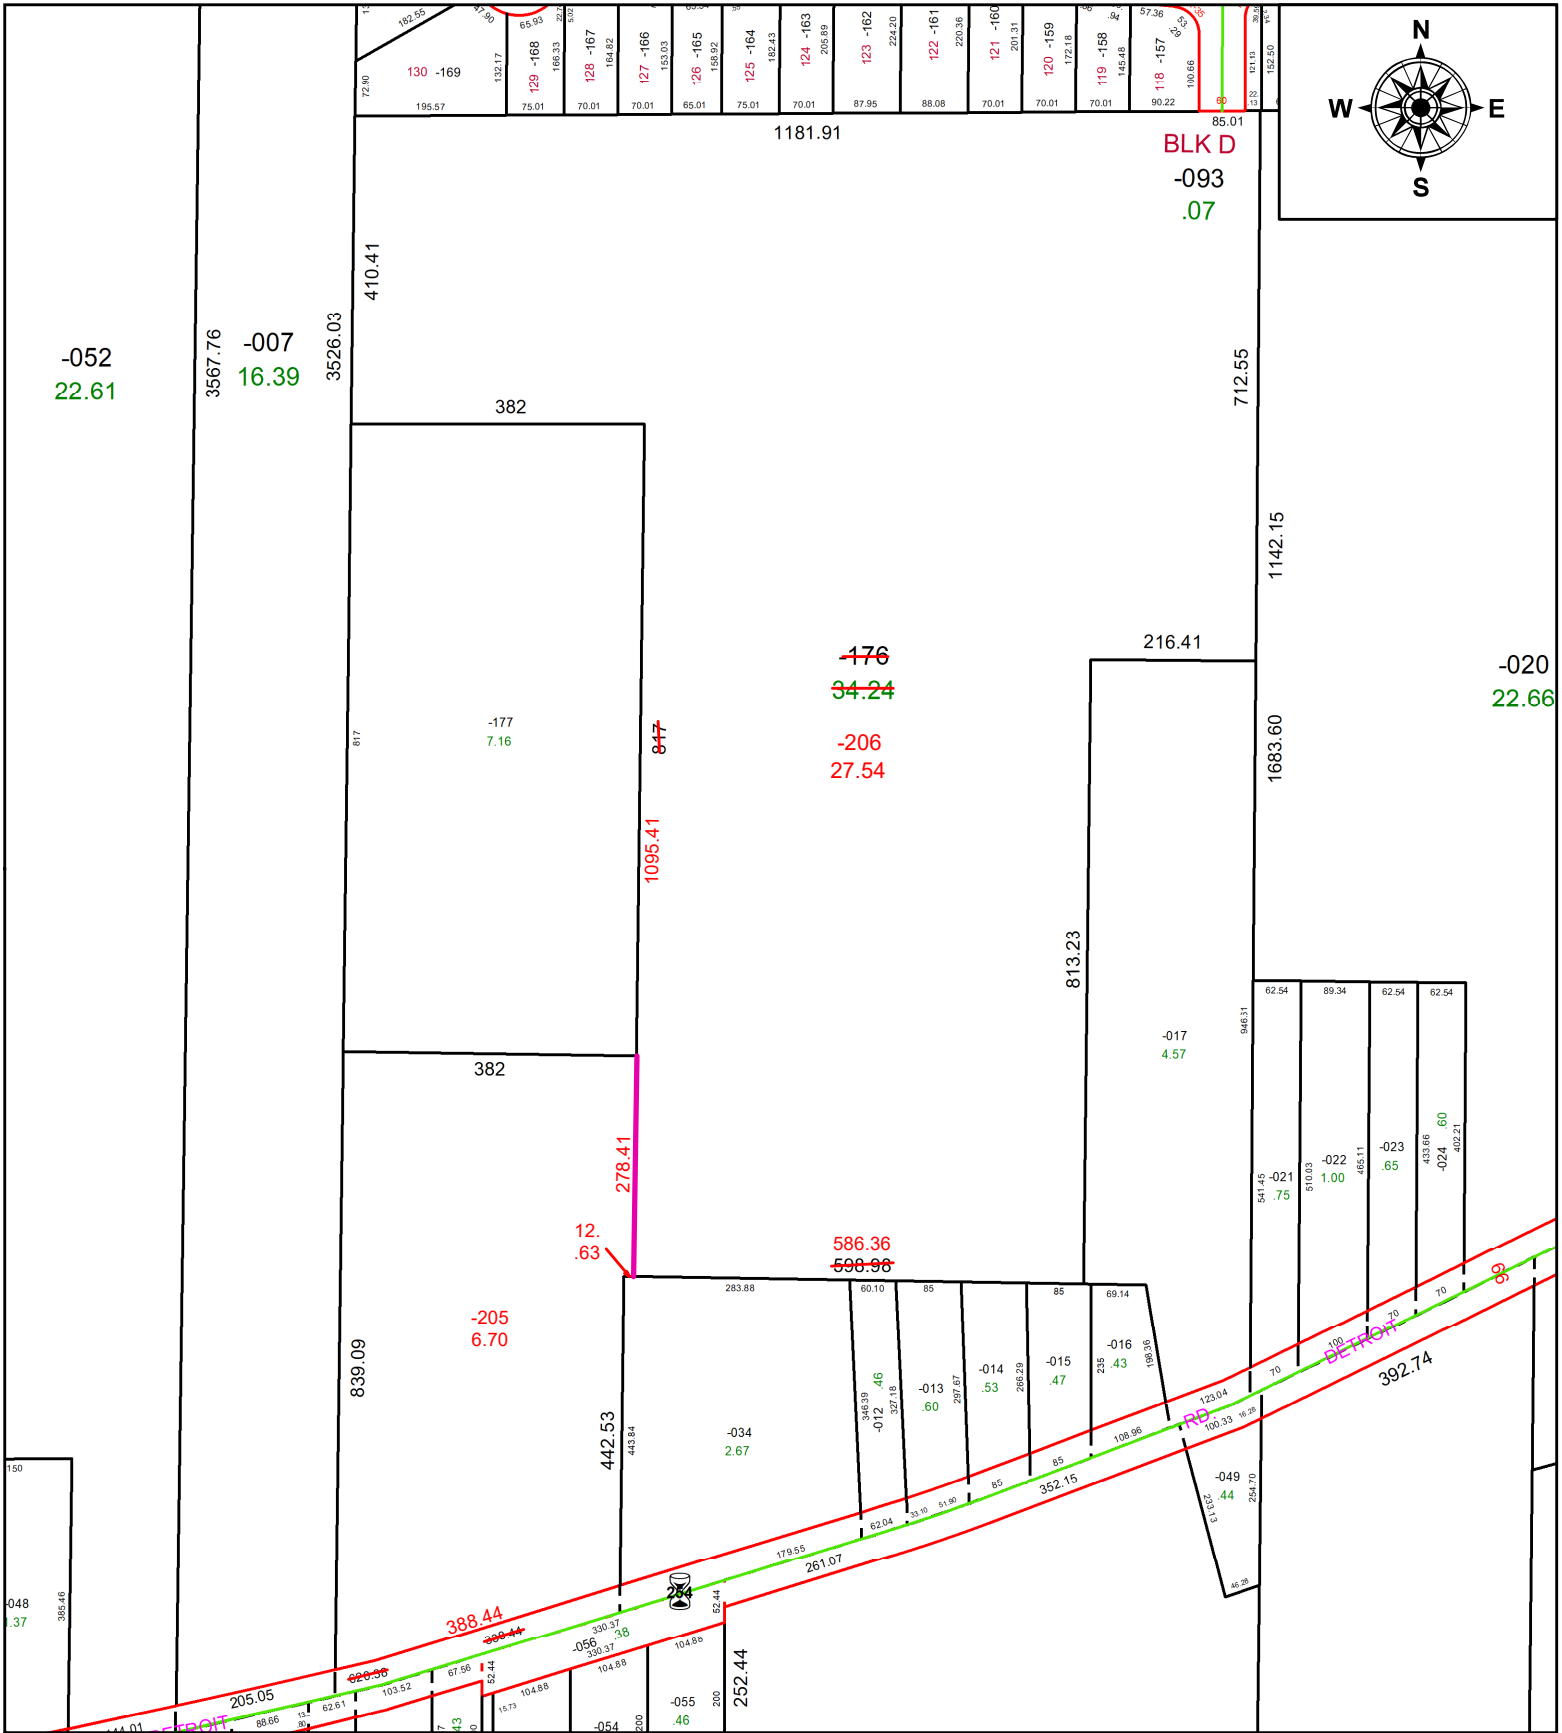

PARENT PARCEL: 04-00-027-101-176

CHILD PARCEL: 04-00-027-101-205 & -206

STARTING POINT: C/L OF PINE CT AND WALNUT DR

23-04707

**SPLITS/DEEDS PROCESSED**  
 LORAIN COUNTY TAX MAP DEPARTMENT  
 226 MIDDLE AVE. ELYRIA, OH

**SURVEYED BY:** DONALD F. SHEEHY **SURV # 50910**  
**CLOSURE:** 1: 981054  
**MAP PAGE(S):** 04-00-027  
**APPROVED BY:** AC **DATE:** June 07, 2023  
**SCALE:** 1 in = 250 ft **PRIOR INSTRUMENT:** 2018- 0695447