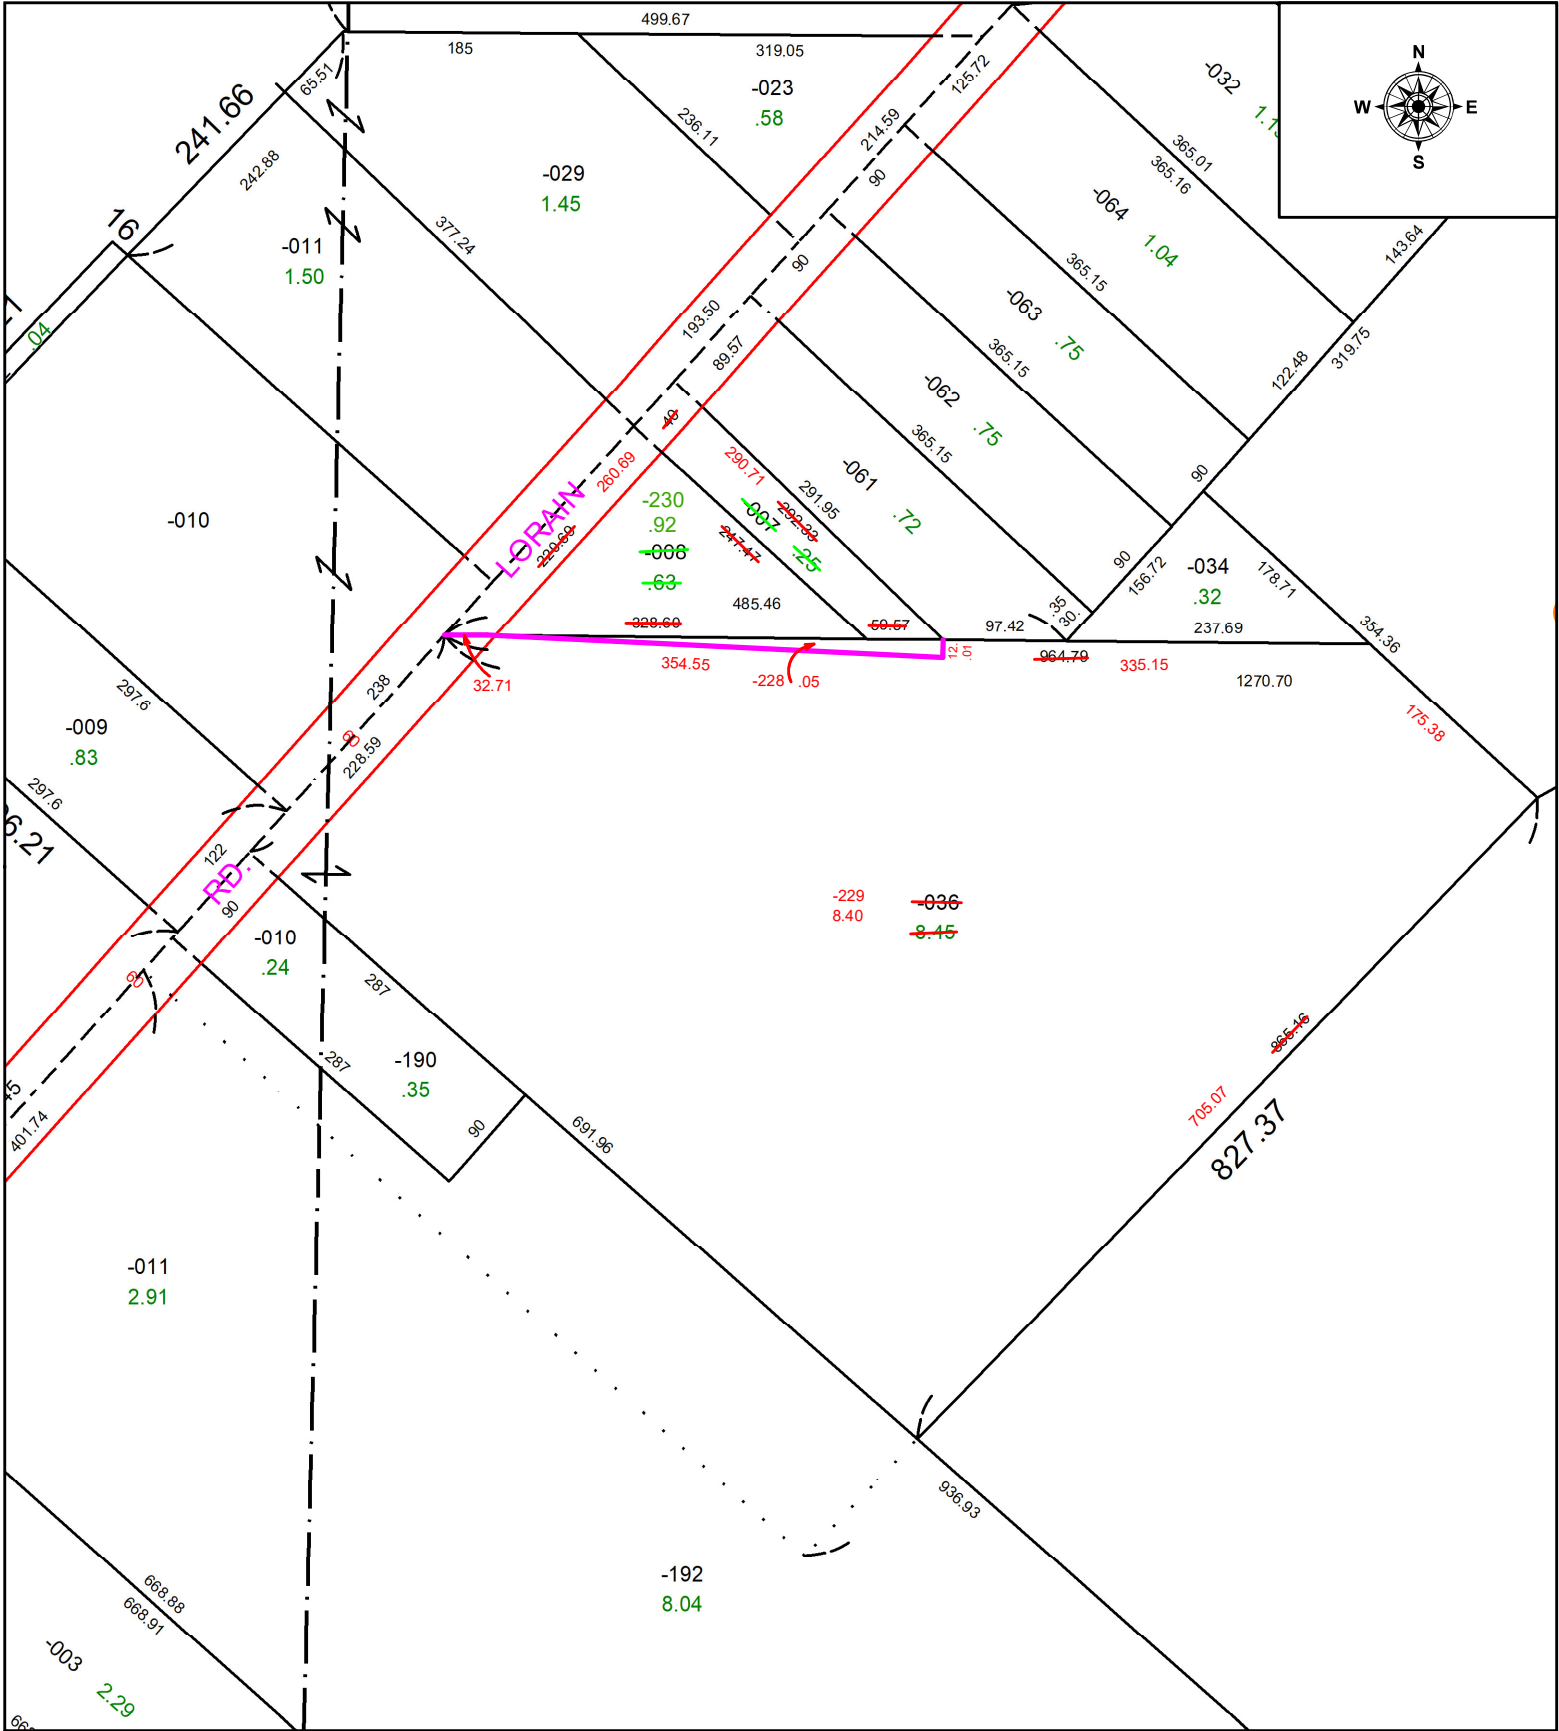

PARENT PARCEL: 07-00-011-103-007, -008, & -036

CHILD PARCEL: 07-00-011-103-228, -229, & -230

STARTING POINT: MONUMENT BOX @ INTERSECTION OF C/LS BUTTERNUT RIDGE RD & ROOT RD

23-04706

**SPLITS/DEEDS PROCESSED**  
 LORAIN COUNTY TAX MAP DEPARTMENT  
 226 MIDDLE AVE. ELYRIA, OH

SURVEYED BY: PATRICK MCGANNON	SURVEY # 50908
CLOSURE: 1: 131376	
MAP PAGE(S): 07-00-011	
APPROVED BY: WRZ	DATE: 6/6/2023
SCALE: 1" = 150	PRIOR INSTRUMENT: #2022-0868283