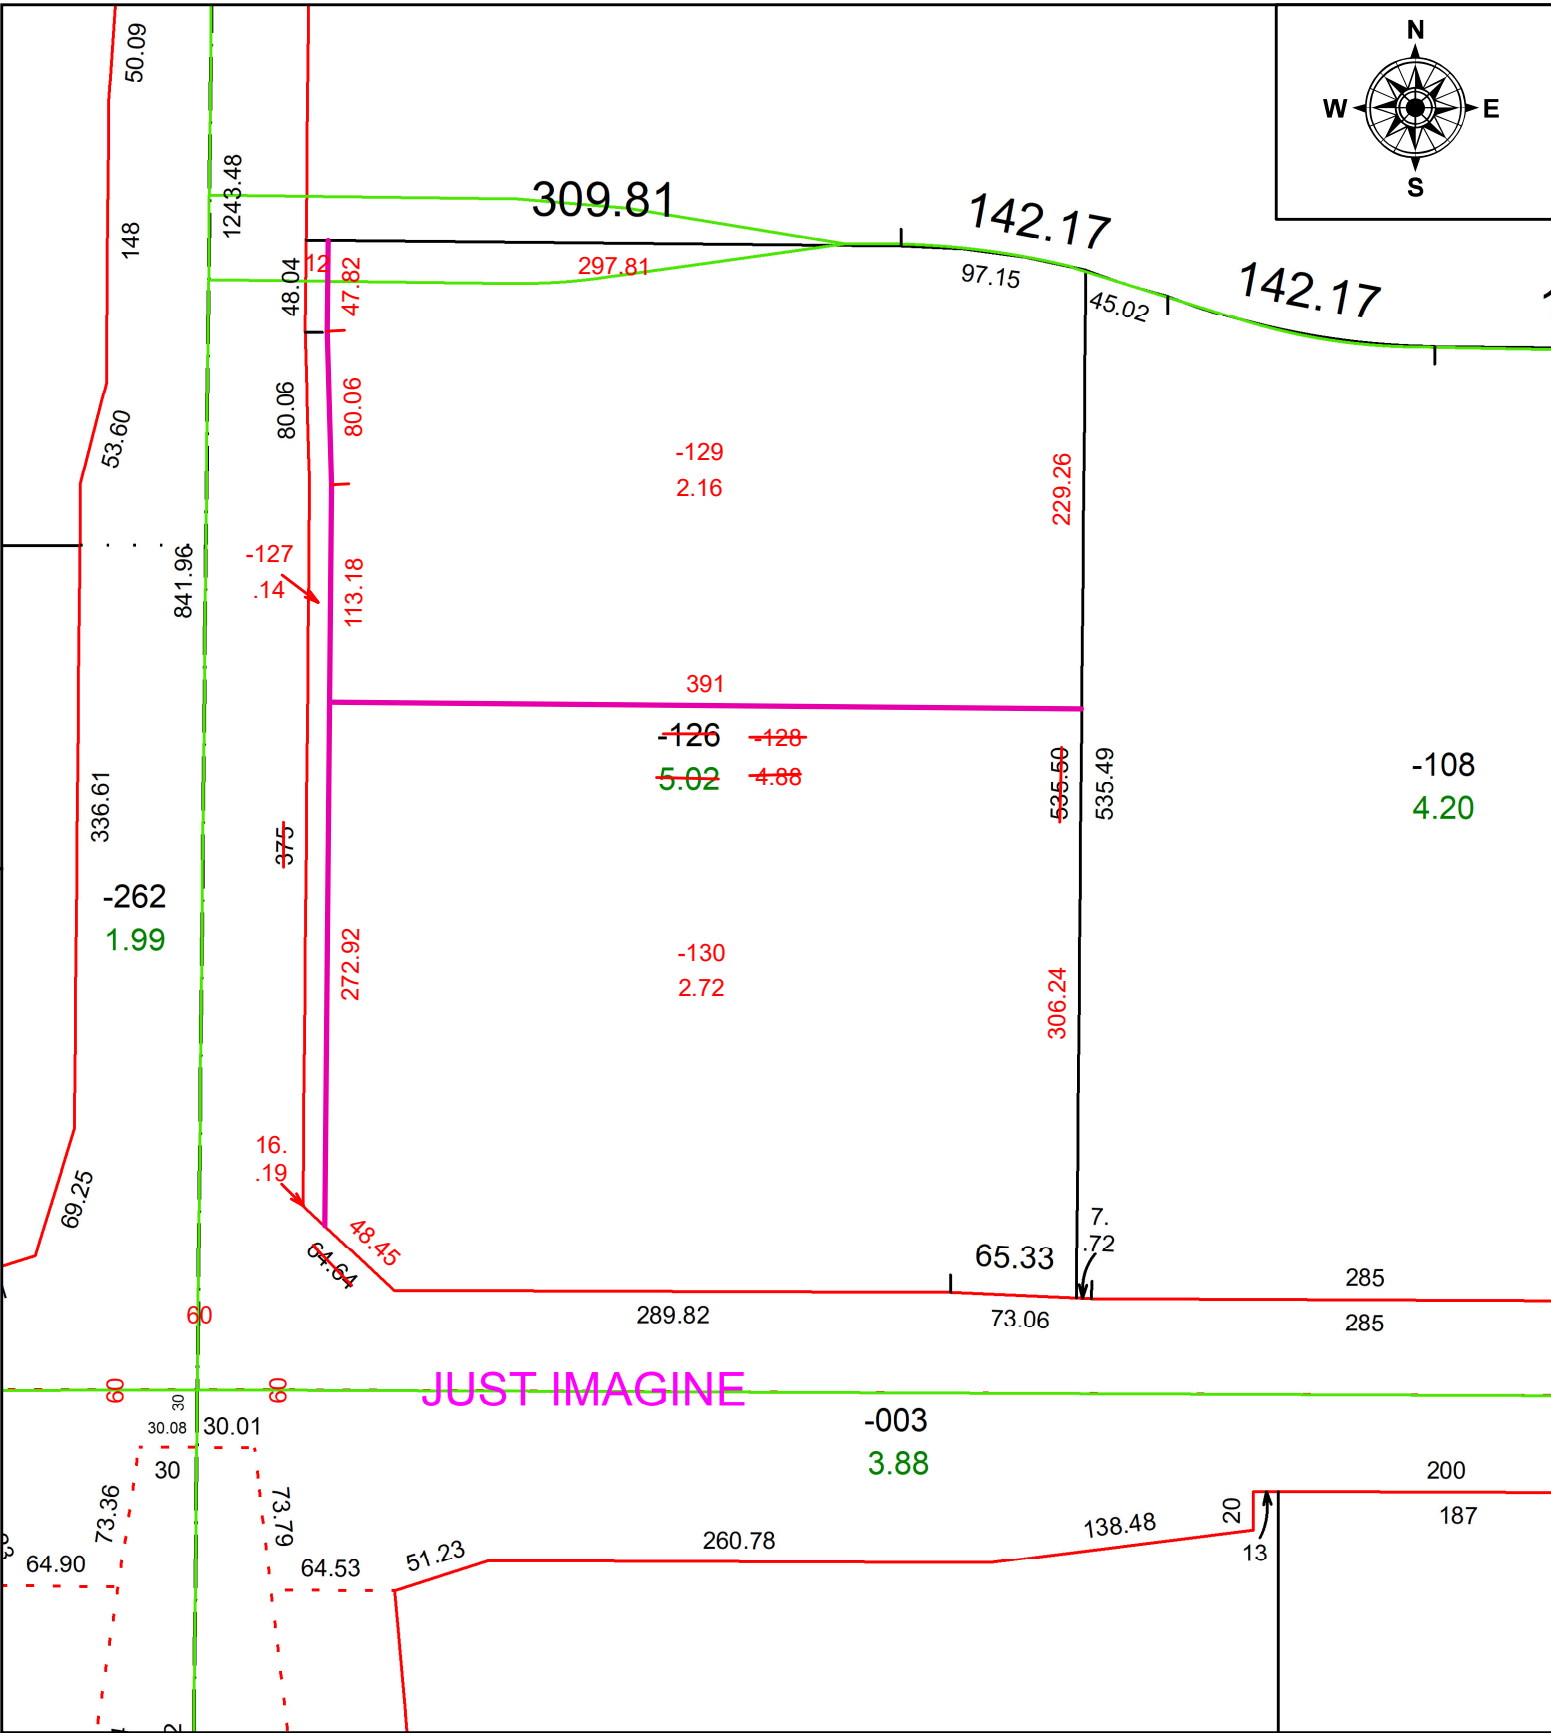

PARENT PARCEL: 04-00-028-101-126
 CHILD PARCEL: 04-00-028-101-127, -128, -129, & -130
 STARTING POINT: **AC CORR PER SURV BY AMY M. KELLY**

23-04704

SPLITS/DEEDS PROCESSED
 LORAIN COUNTY TAX MAP DEPARTMENT
 226 MIDDLE AVE. ELYRIA, OH

SURVEYED BY: AMY M. KELLY SURV # 50906
 CLOSURE: 1: 127216
 MAP PAGE(S): 04-00-021-E
 APPROVED BY: AC DATE: June 14, 2023
 SCALE: 1 in = 100 ft PRIOR INSTRUMENT: 2020- 0756799