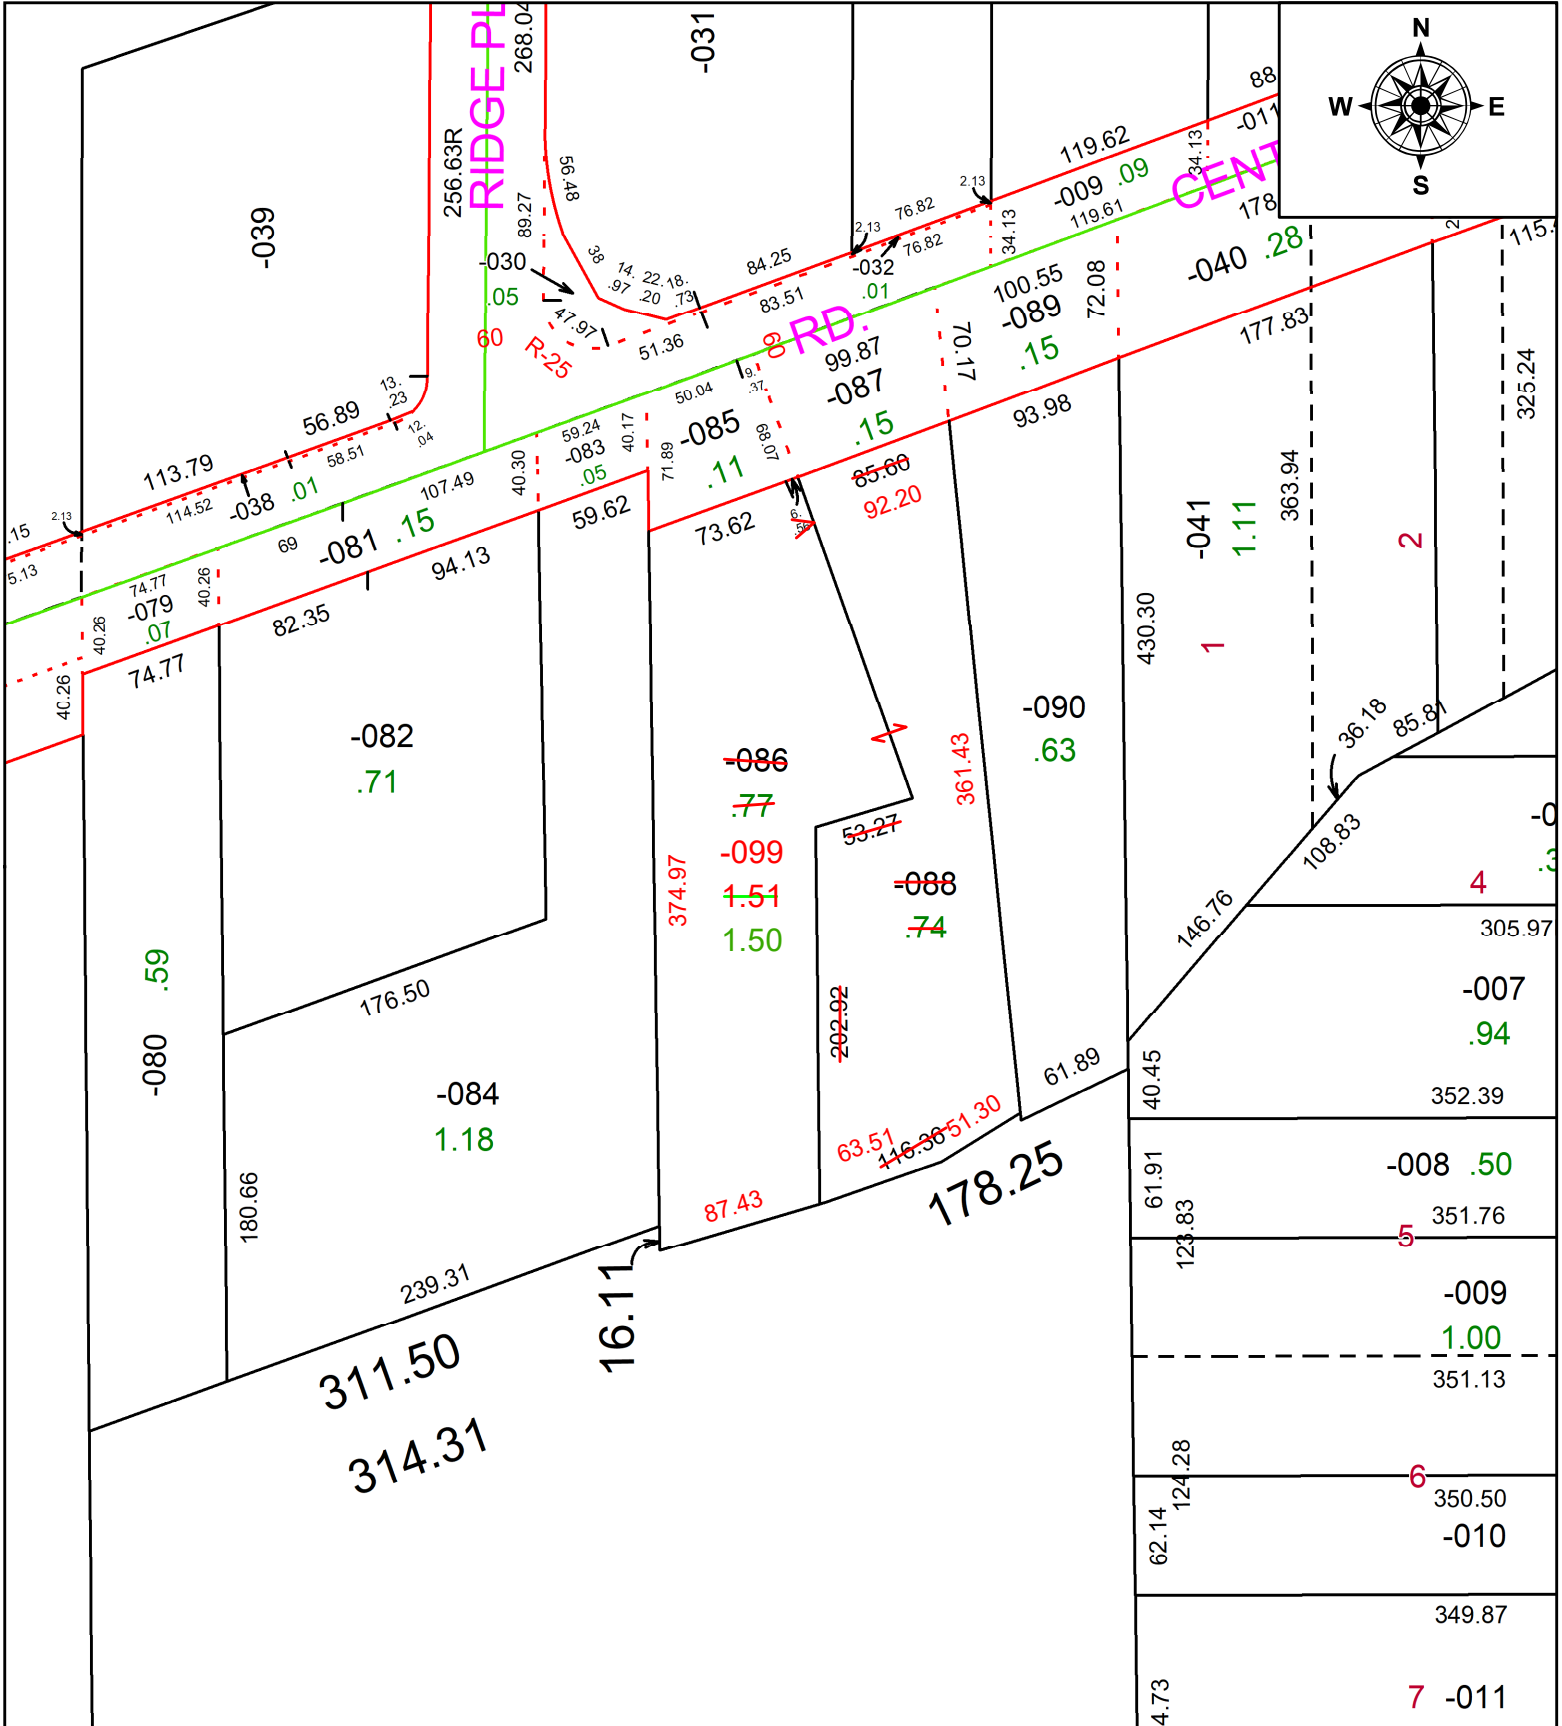

PARENT PARCEL: 07-00-021-117-086 & -088

CHILD PARCEL: 07-00-021-117-099

STARTING POINT: AC CORR PER SURV BY MATTHEW A. HILDEBRANDT

23-04702

SPLITS/DEEDS PROCESSED
 LORAIN COUNTY TAX MAP DEPARTMENT
 226 MIDDLE AVE. ELYRIA, OH

SURVEYED BY: MATTHEW A. HILDEBRANDT **SURV #** 50901
CLOSURE: 1: 260573
MAP PAGE(S): 07-00-021
APPROVED BY: AC **DATE:** May 24, 2023
SCALE: 1 in = 100 ft **PRIOR INSTRUMENT:** 2021- 0854243