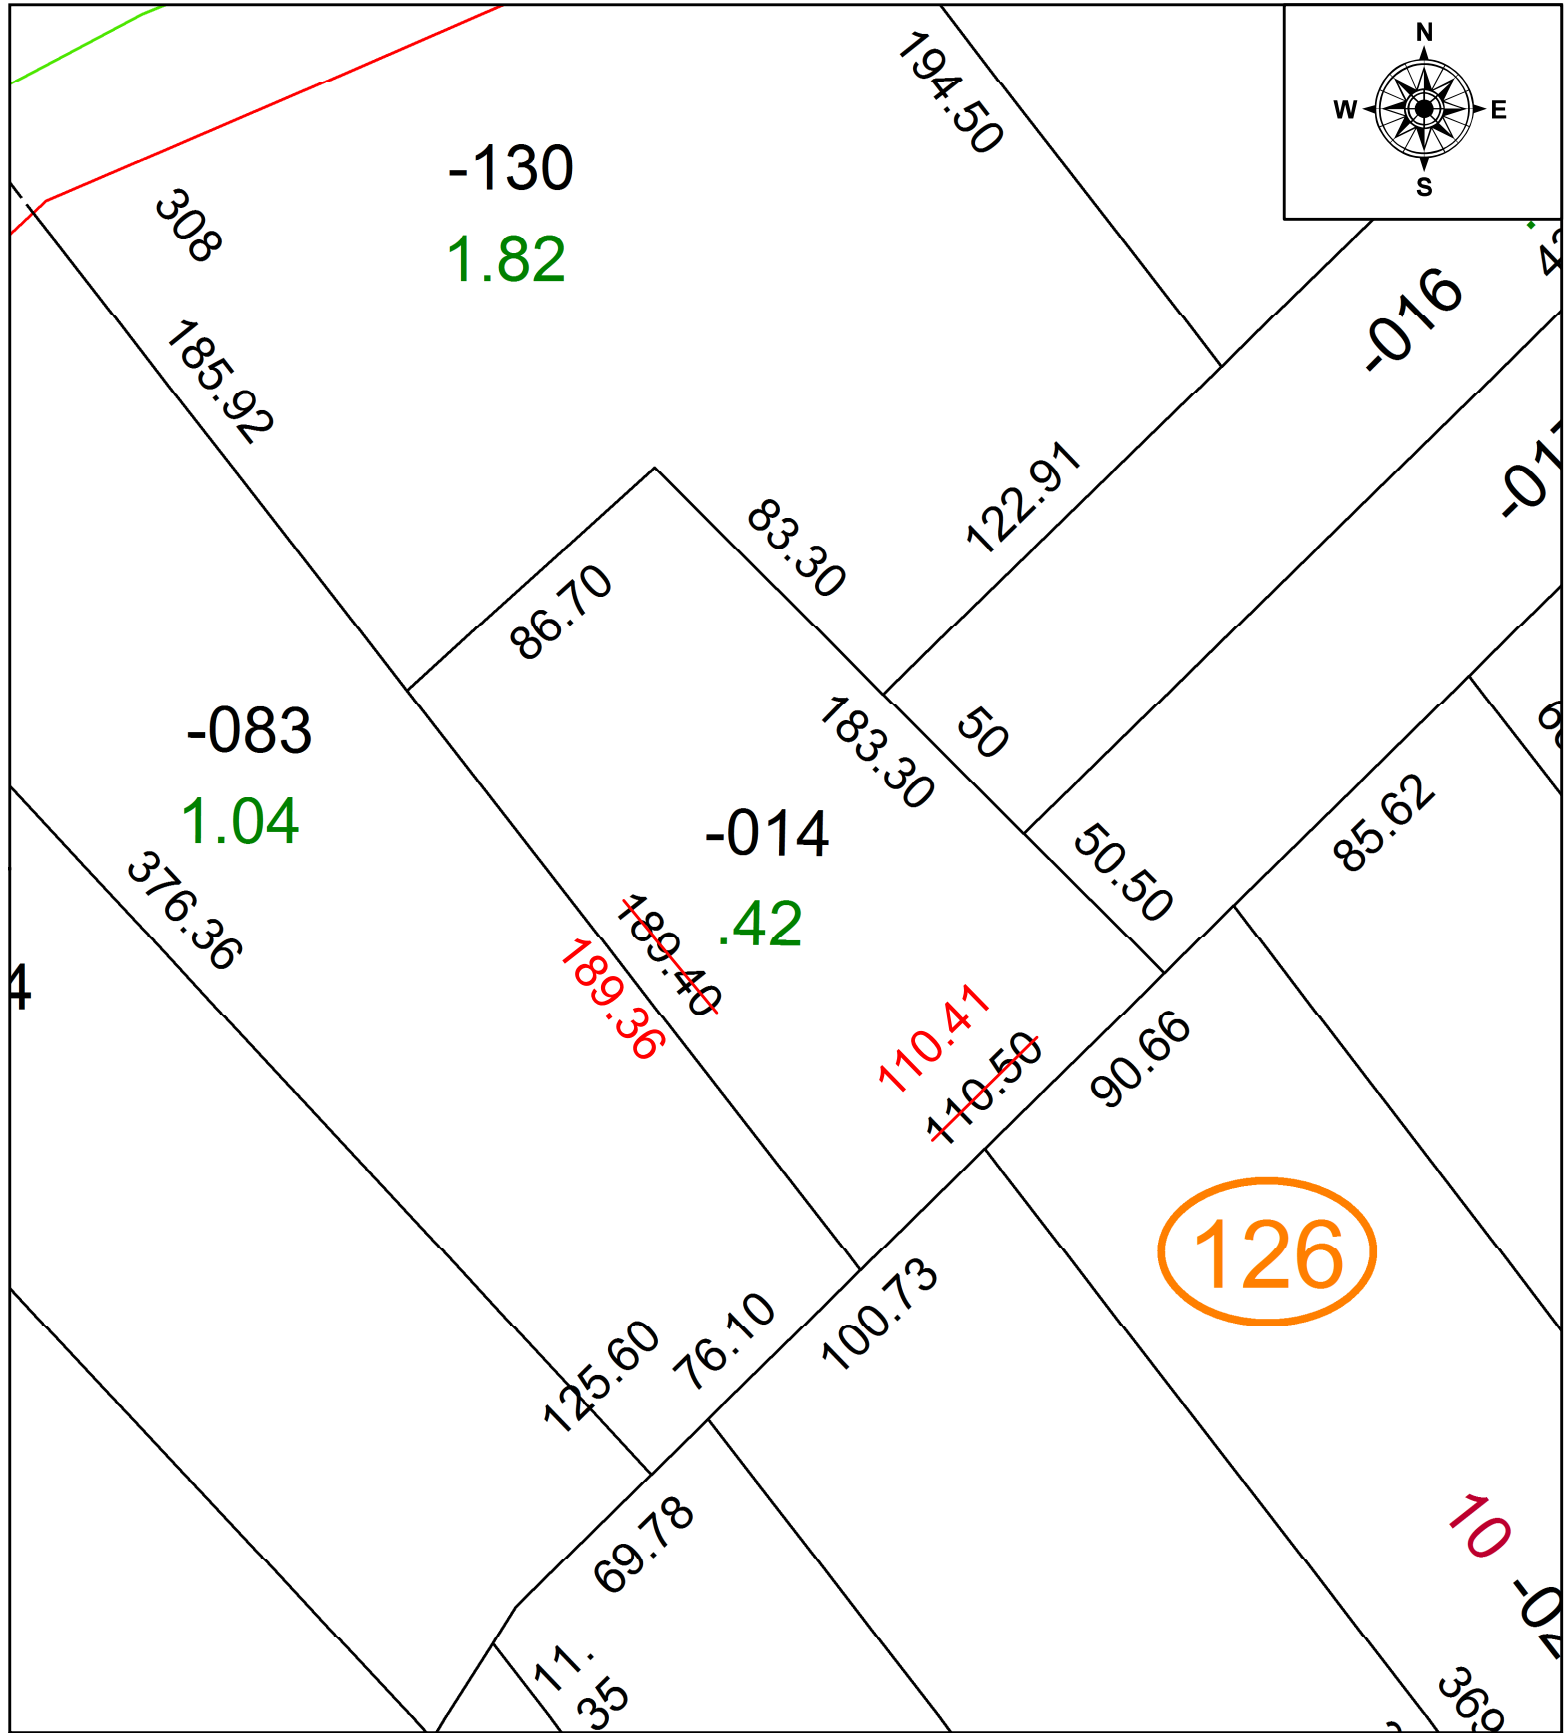

PARENT PARCEL: 10-00-006-126-014

CHILD PARCEL: **MAP CORRECTION ONLY**

STARTING POINT: C/L OF GRATON AND ROBSON RD

21-04701-A

**SPLITS/DEEDS PROCESSED**  
LORAIN COUNTY TAX MAP DEPARTMENT  
226 MIDDLE AVE. ELYRIA, OH

SURVEYED BY: SEAN A. BOLAND  
CLOSURE: 1: 99812  
MAP PAGE(S): 10-00-006  
APPROVED BY: AC DATE: 10/22/2021  
SCALE: 1" = 50 PRIOR INSTRUMENT: 2018- 0697254