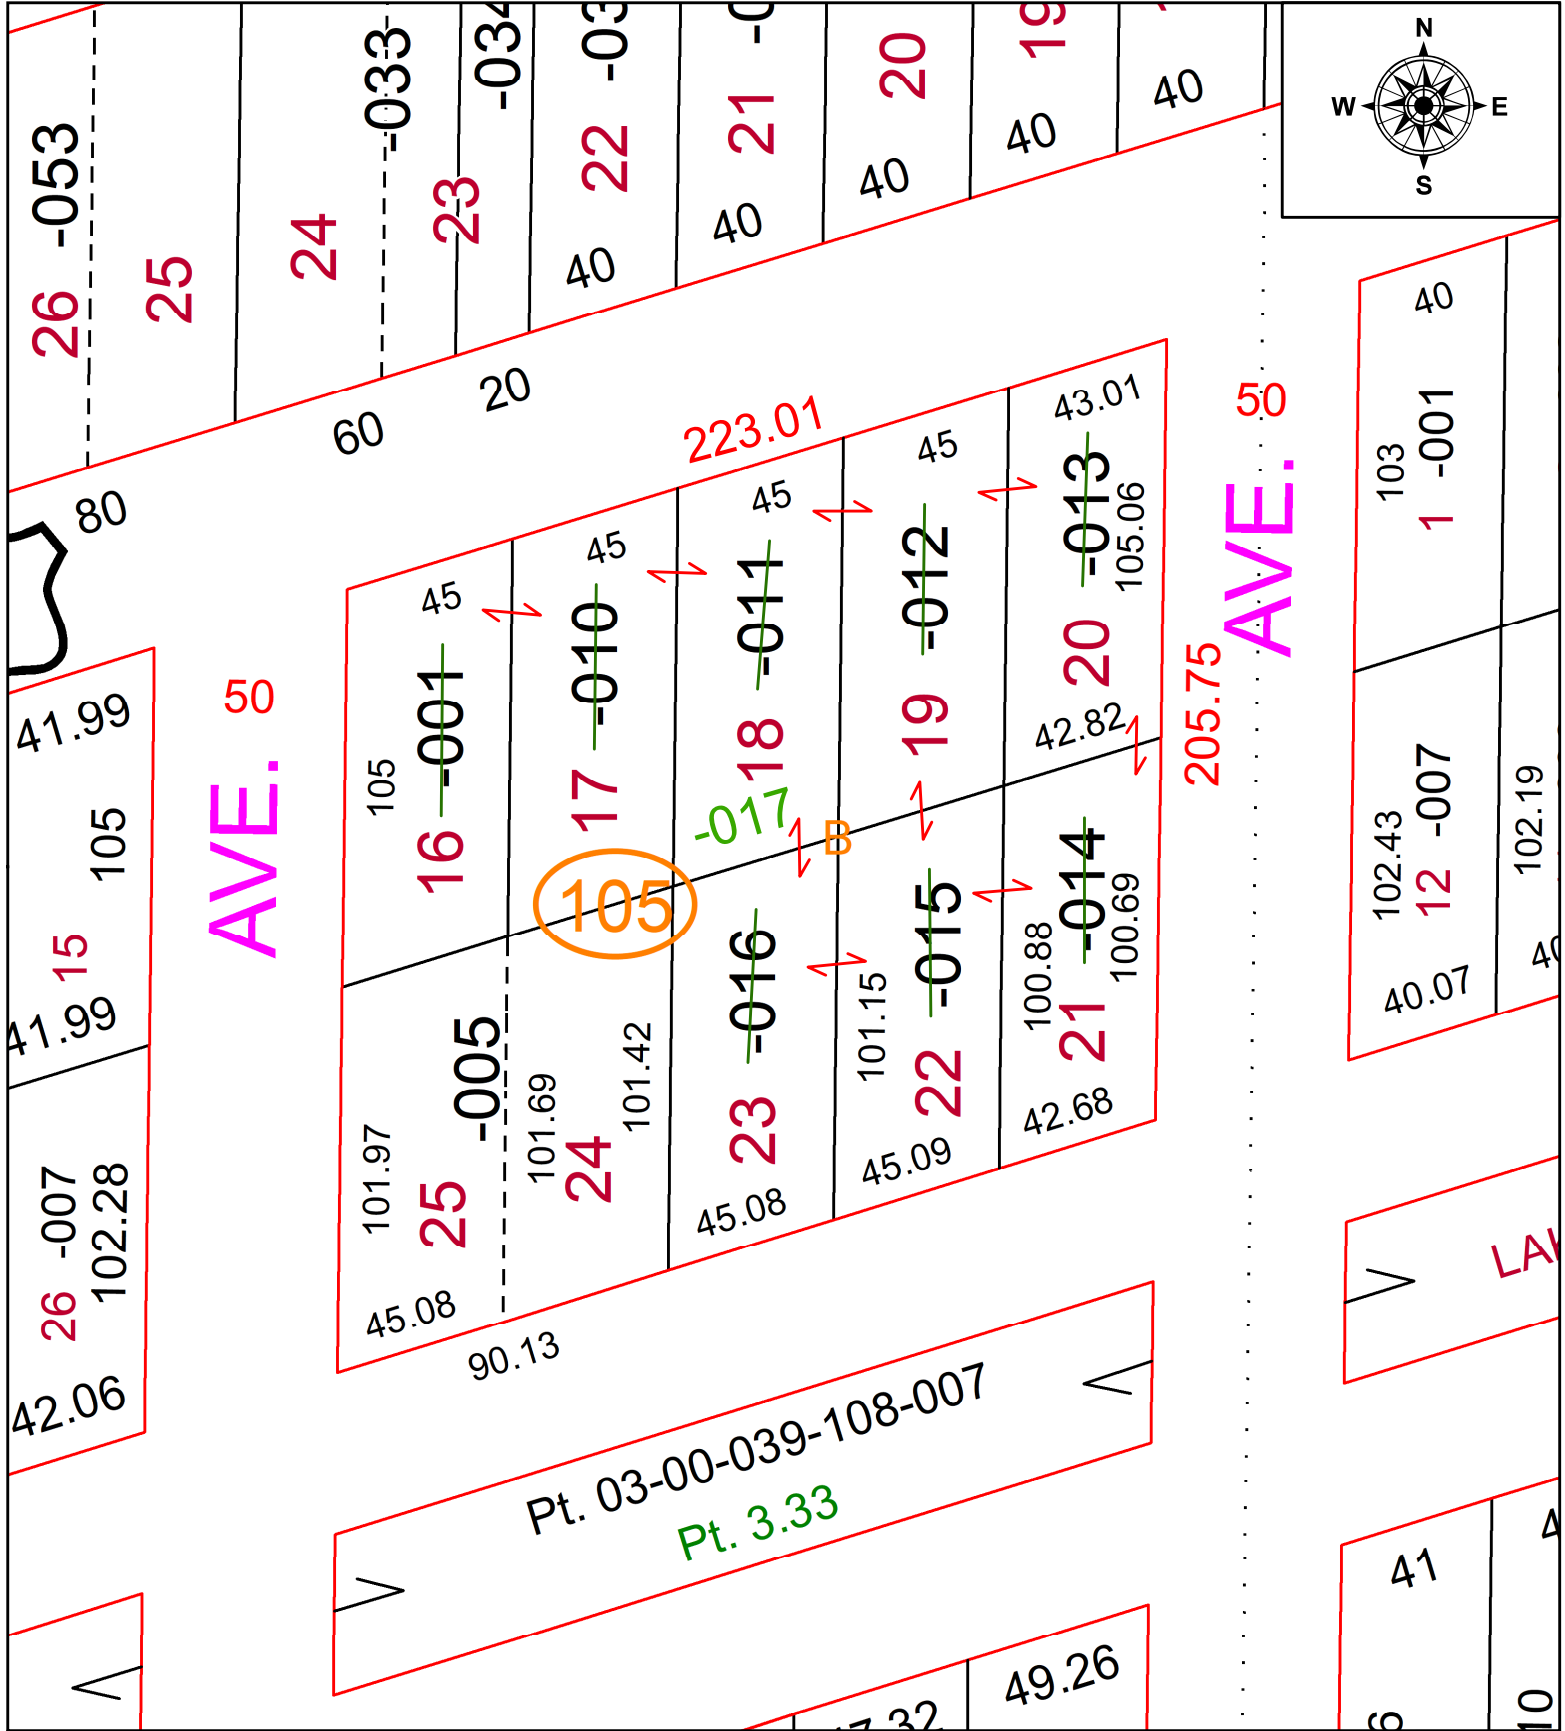

PARENT PARCEL: 03-00-038-105-001, -010, -011, -012, -013, -014, -015, -016

CHILD PARCEL: 03-00-038-105-017

STARTING POINT: N/A

23-04699

SPLITS/DEEDS PROCESSED
 LORAIN COUNTY TAX MAP DEPARTMENT
 226 MIDDLE AVE. ELYRIA, OH

SURVEYED BY: N/A SURVEY #: N/A
 CLOSURE: 1: N/A
 MAP PAGE(S): 03-00-038
 APPROVED BY: SP DATE: 5/23/2023
 SCALE: 1" = 50' PRIOR INSTRUMENT: 2022-0890972