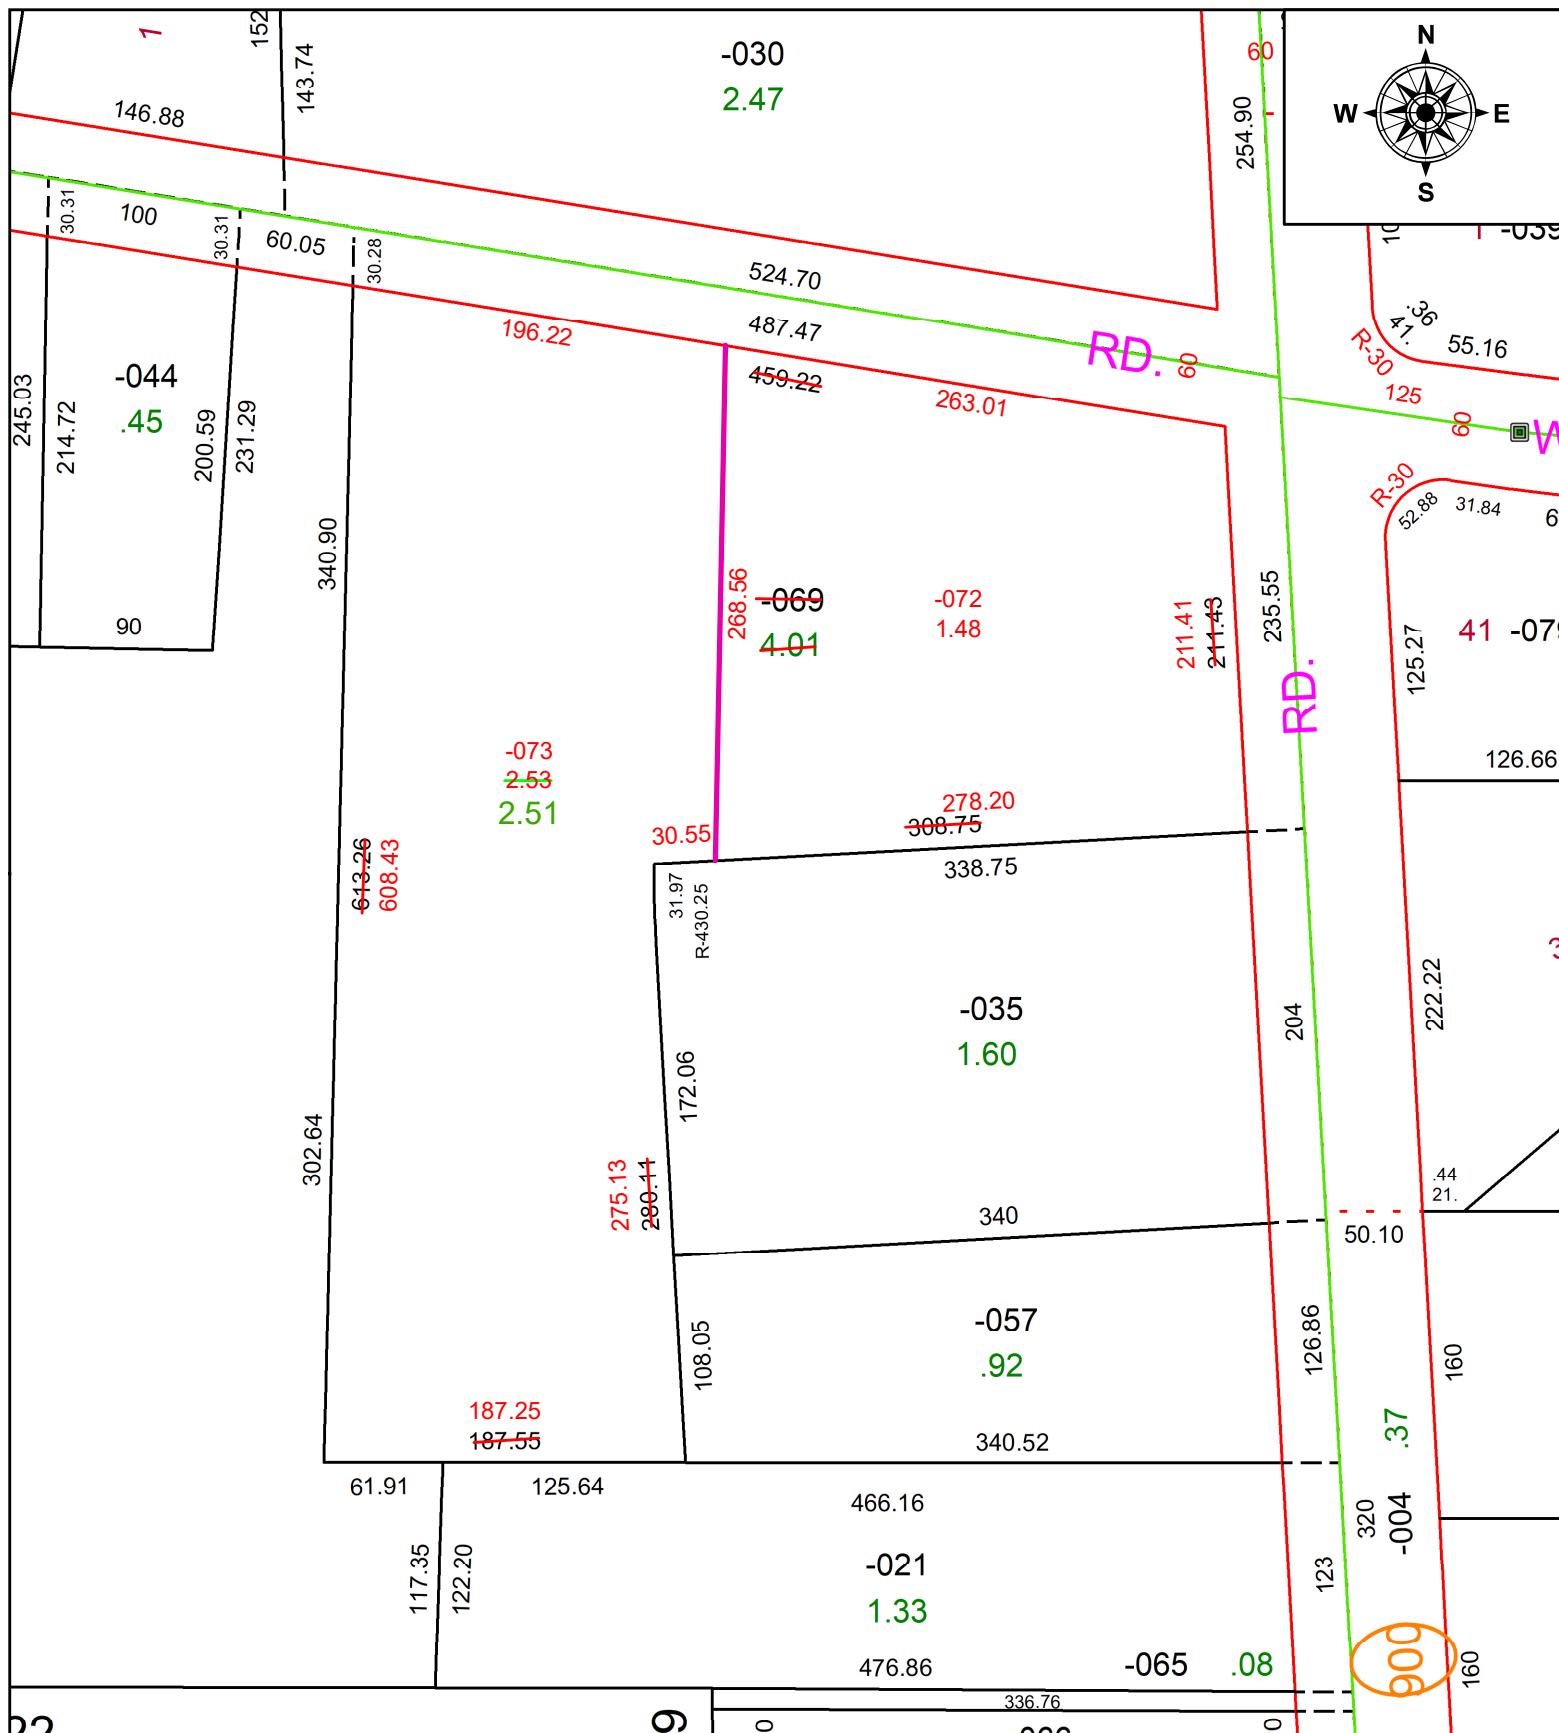

PARENT PARCEL: 04-00-014-105-069

CHILD PARCEL: 04-00-014-105-072 & -073

STARTING POINT: **AC CORR PER SURV BY AMY M. KELLY**

23-04694

SPLITS/DEEDS PROCESSED
 LORAIN COUNTY TAX MAP DEPARTMENT
 226 MIDDLE AVE. ELYRIA, OH

SURVEYED BY: AMY M. KELLY SURV # 50896

CLOSURE: 1: 611263

MAP PAGE(S): 04-00-014-F

APPROVED BY: AC DATE: May 18, 2023

SCALE: 1 in = 100 ft PRIOR INSTRUMENT: 2015- 0542131