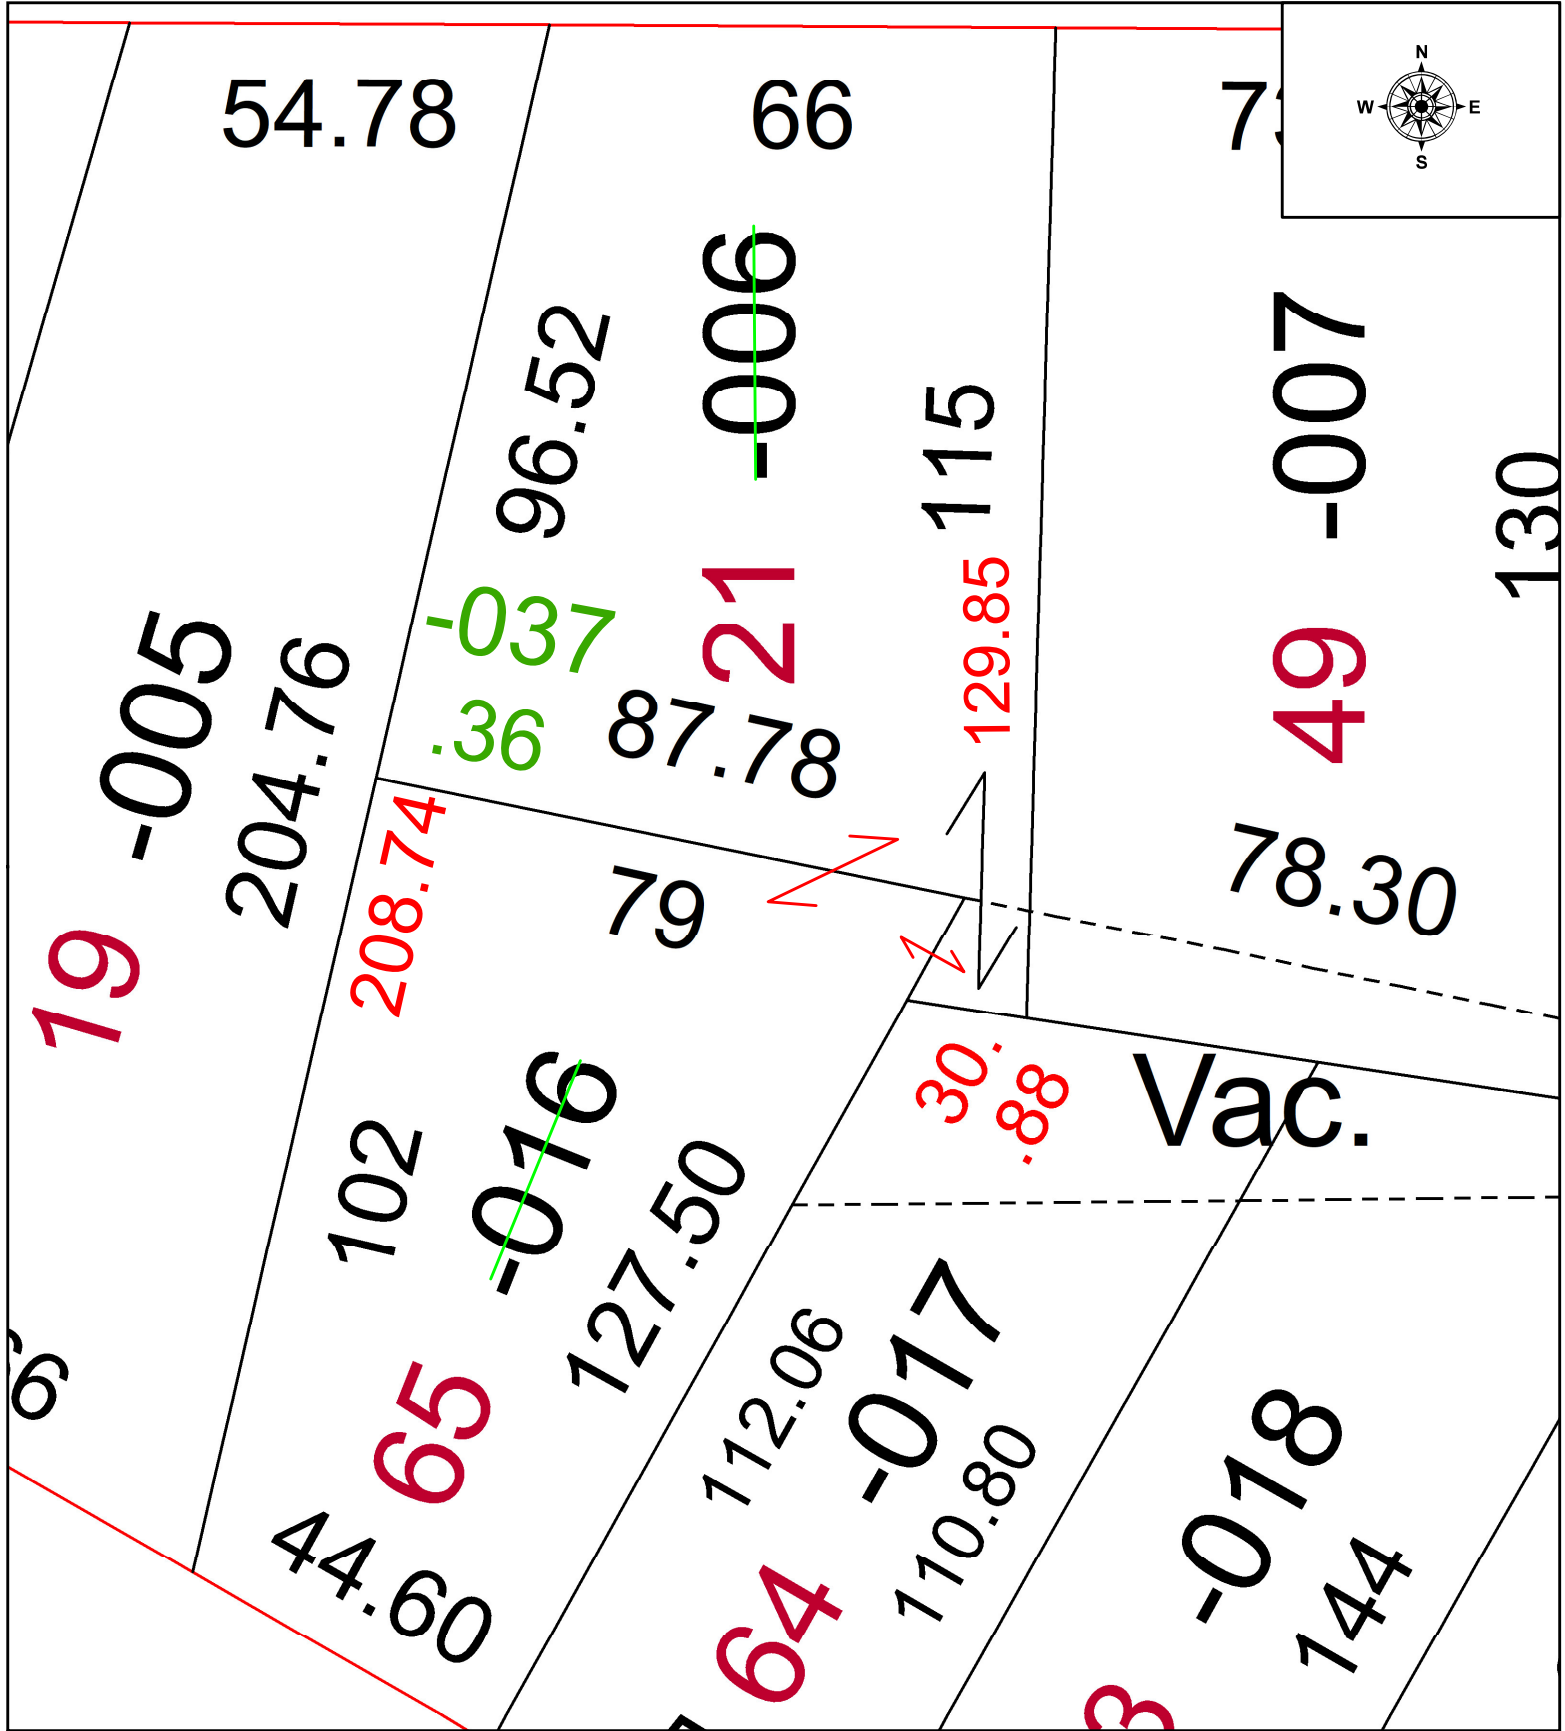

PARENT PARCEL: 06-24-086-102-006 & -016

CHILD PARCEL: 06-24-086-102-037

STARTING POINT: NORTHERLY R.O.W LINE OF HURON ST & SOUTHERLY R.O.W LINE OF LOWELL ST

23-04691

**SPLITS/DEEDS PROCESSED**  
 LORAIN COUNTY TAX MAP DEPARTMENT  
 226 MIDDLE AVE. ELYRIA, OH

SURVEYED BY: SEAN BOLAND SURVEY # 50891  
 CLOSURE: 1: 107909  
 MAP PAGE(S): 06-24-086  
 APPROVED BY: WRZ DATE: 5/16/2023  
 SCALE: 1" = 25 PRIOR INSTRUMENT: #2003-0974843