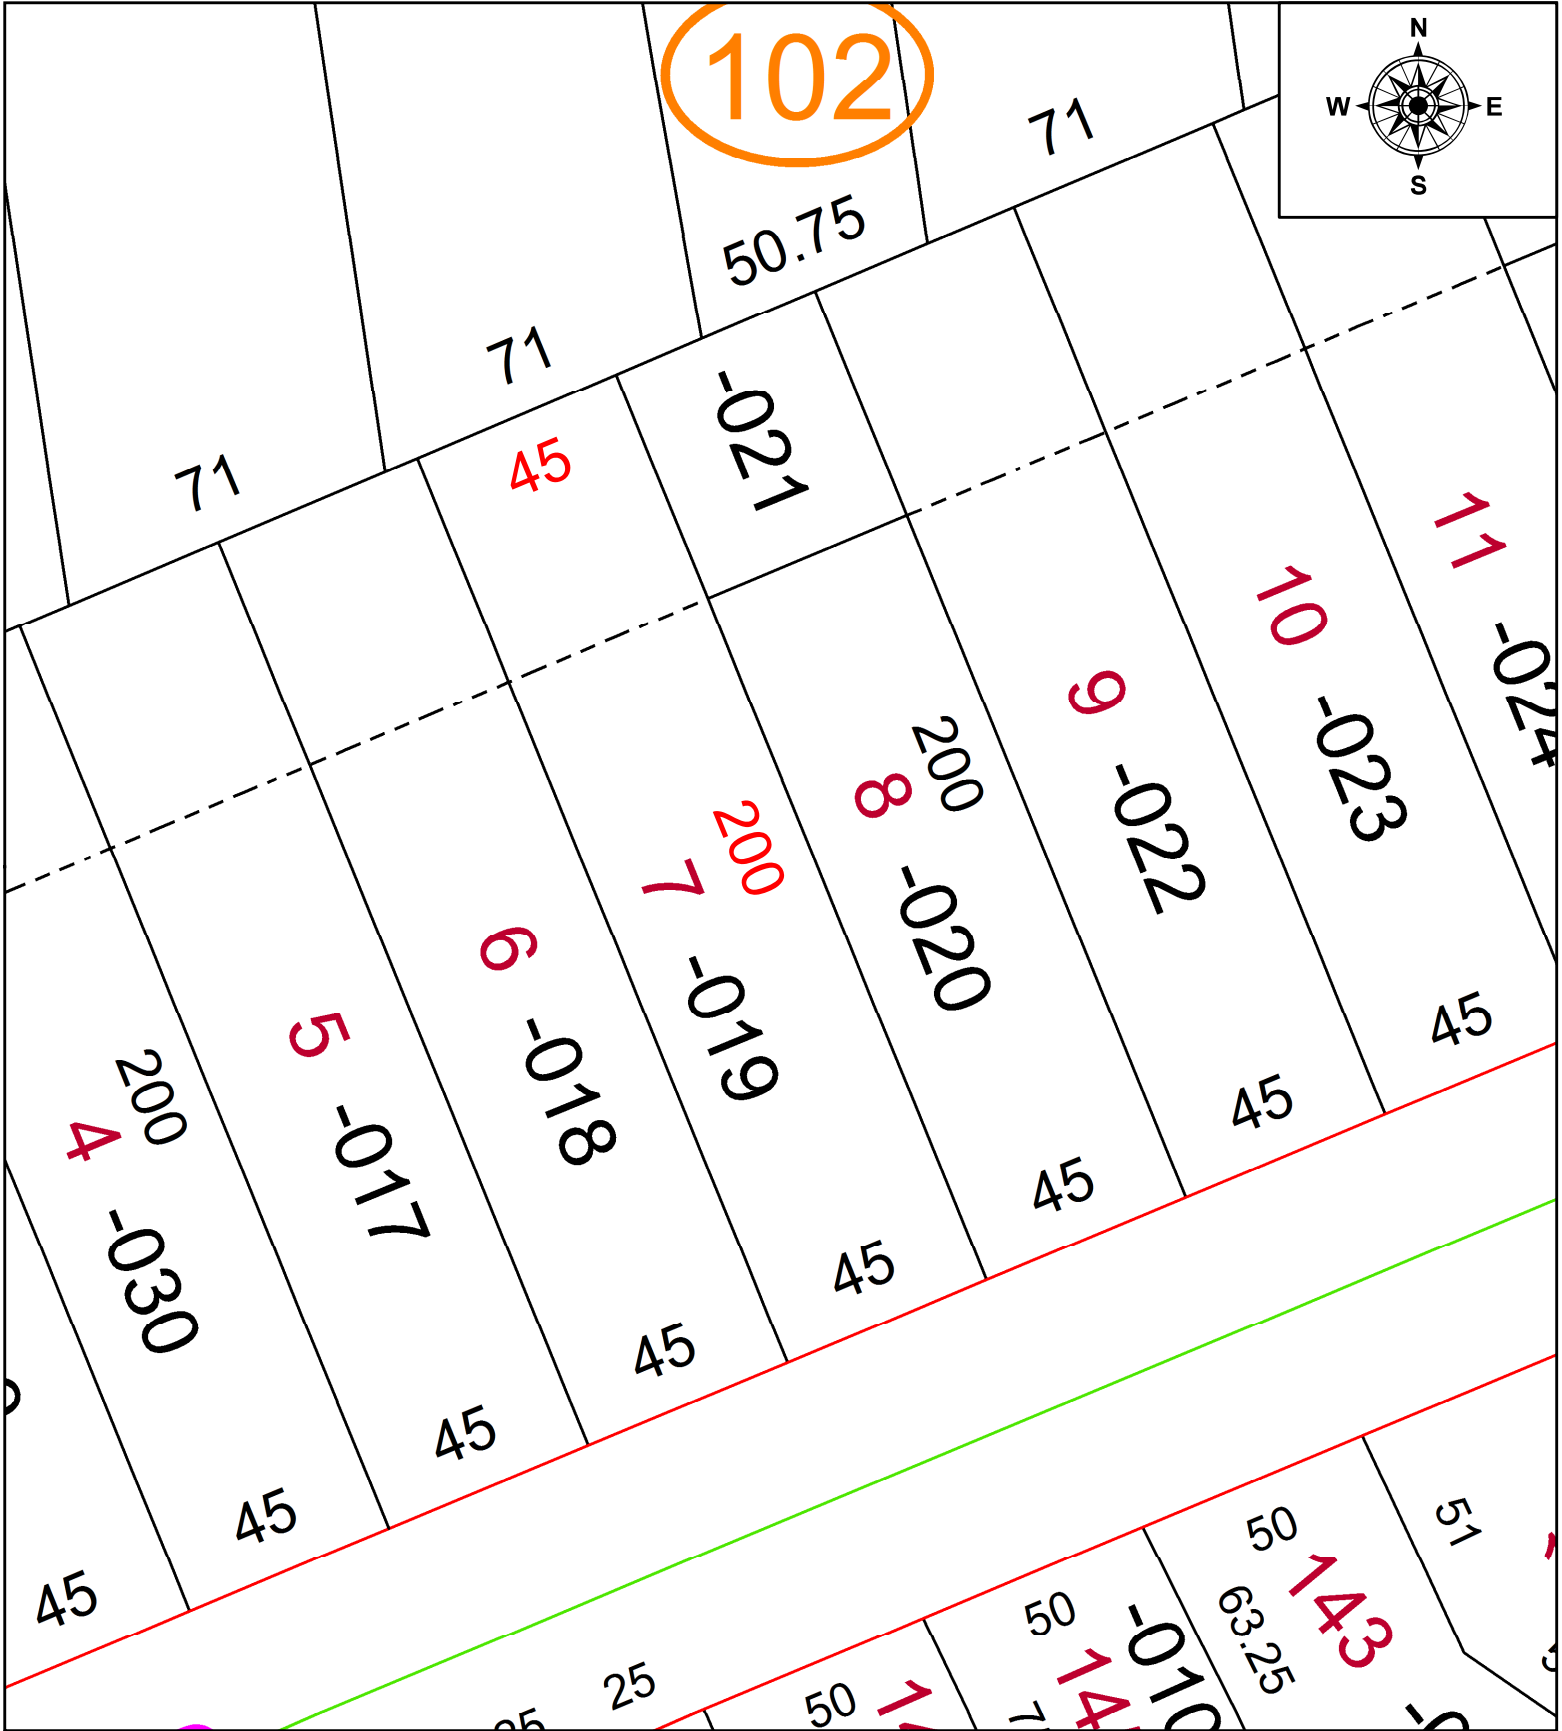

PARENT PARCEL: 03-00-047-102-019

CHILD PARCEL: **MAP CORRECTION ONLY**

STARTING POINT: SW CORNER OF S/L 7

21-04689-C

102

SPLITS/DEEDS PROCESSED
 LORAIN COUNTY TAX MAP DEPARTMENT
 226 MIDDLE AVE. ELYRIA, OH

SURVEYED BY: PATRICK A. MCGANNON
 CLOSURE: 1: 2147483648
 MAP PAGE(S): 03-00-047-A
 APPROVED BY: AC DATE: 10/18/2021
 SCALE: 1" = 40 PRIOR INSTRUMENT: 2021- 0802668