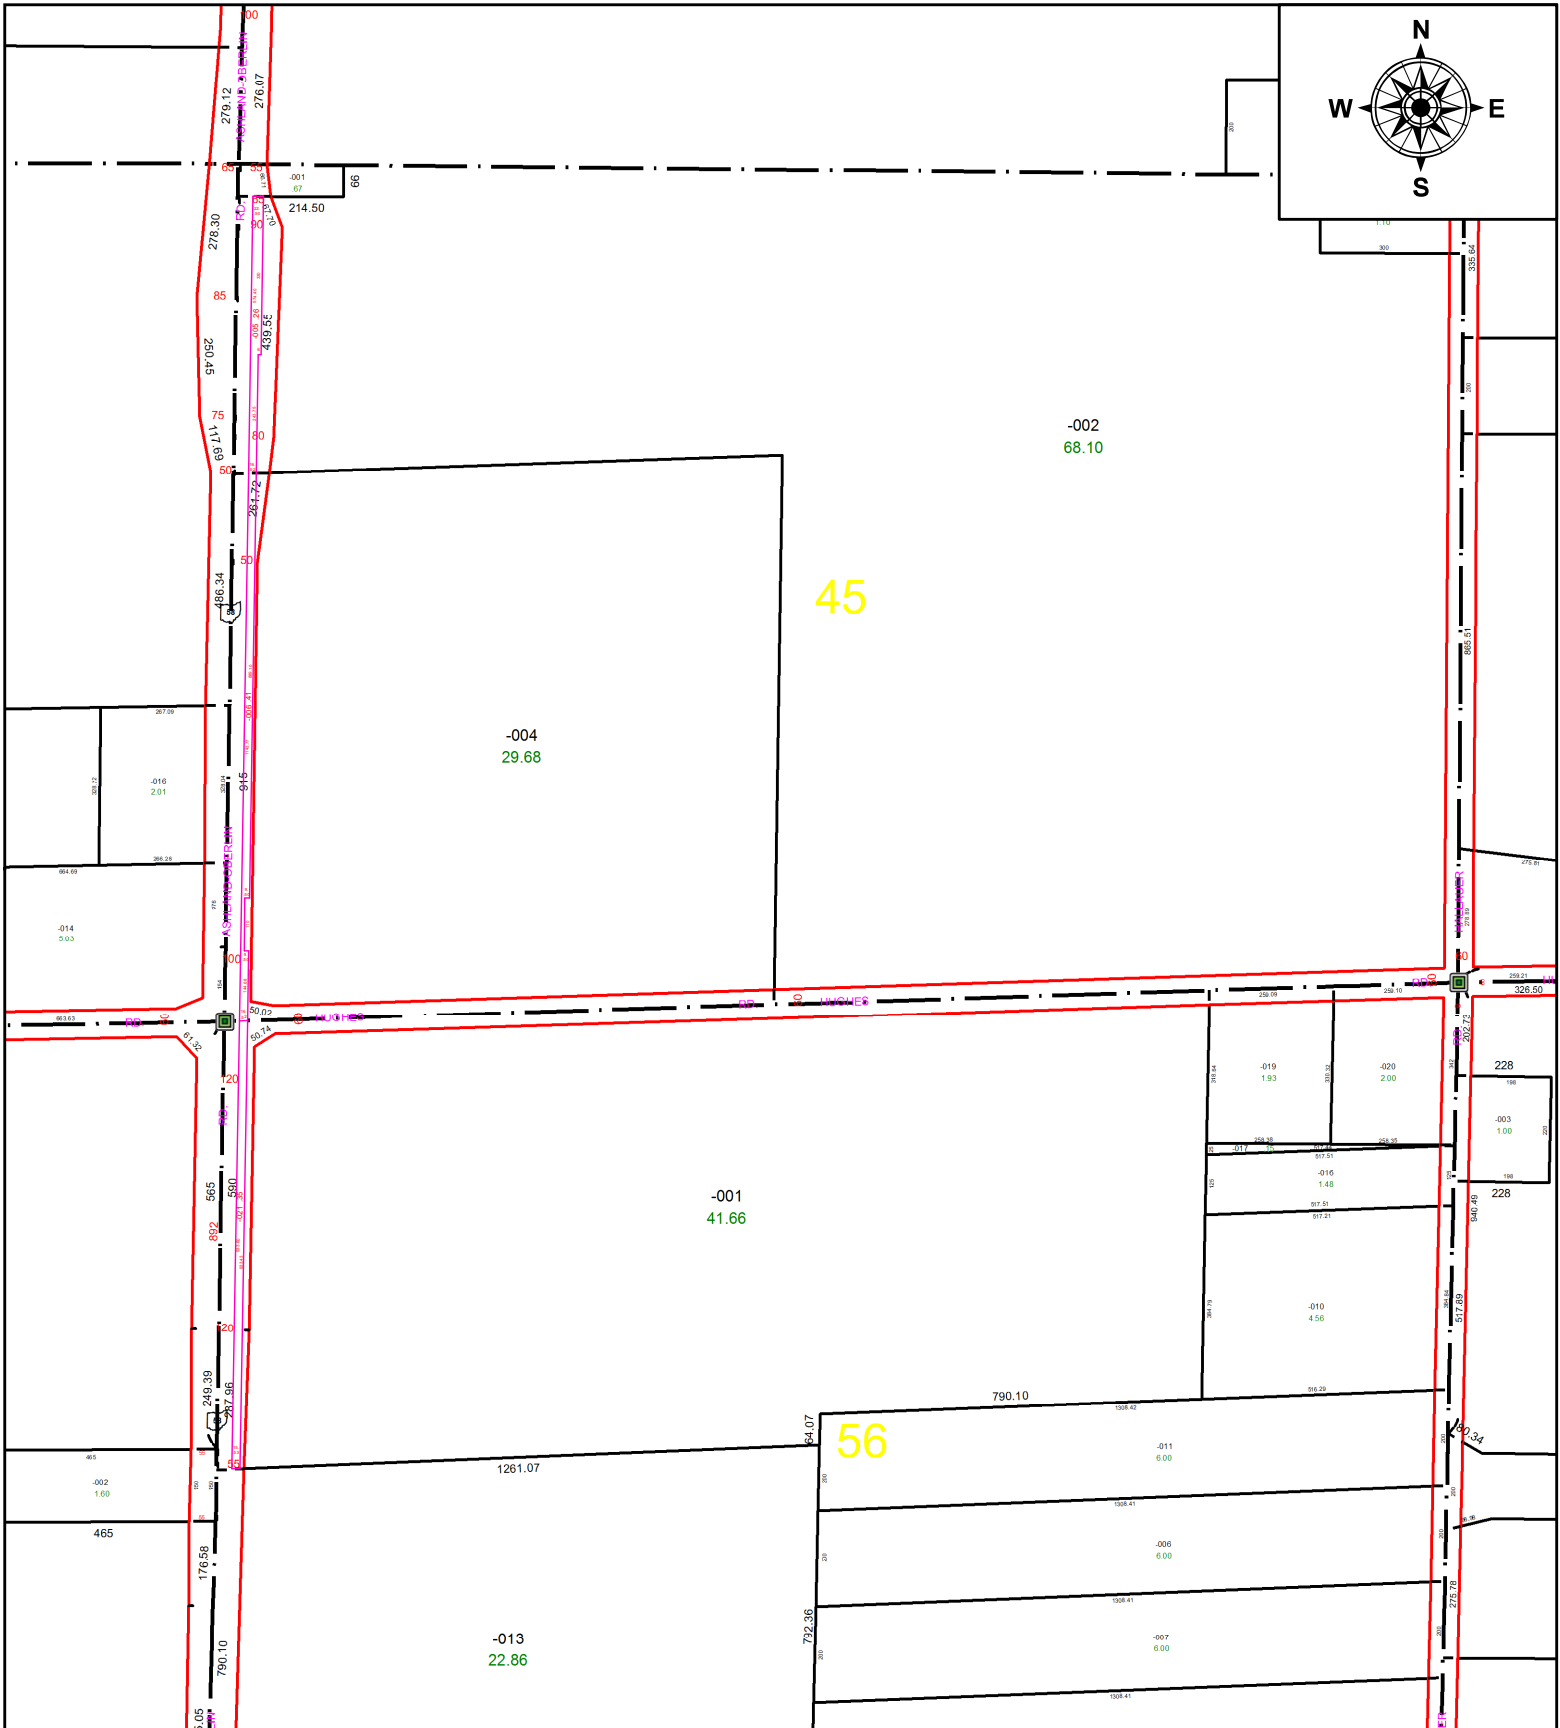

PARENT PARCEL: 14-00-045-000-005, -006 & -14-00-056-000-021

CHILD PARCEL: **ADD TO DUP. PER D.V.276, PG. 530**

STARTING POINT: CL OF HUGHES RD & HALLAUER RD.

21-04682-A

SPLITS/DEEDS PROCESSED
 LORAIN COUNTY TAX MAP DEPARTMENT
 226 MIDDLE AVE. ELYRIA, OH

SURVEYED BY: TIMOTHY HOZALSKI

CLOSURE: 1: 1437160

MAP PAGE(S): 14-00-045 & 14-00-056

APPROVED BY: DMA **DATE:** 10/8/2021

SCALE: 1" = 400' **PRIOR INSTRUMENT:** D.V. 276 PG. 530