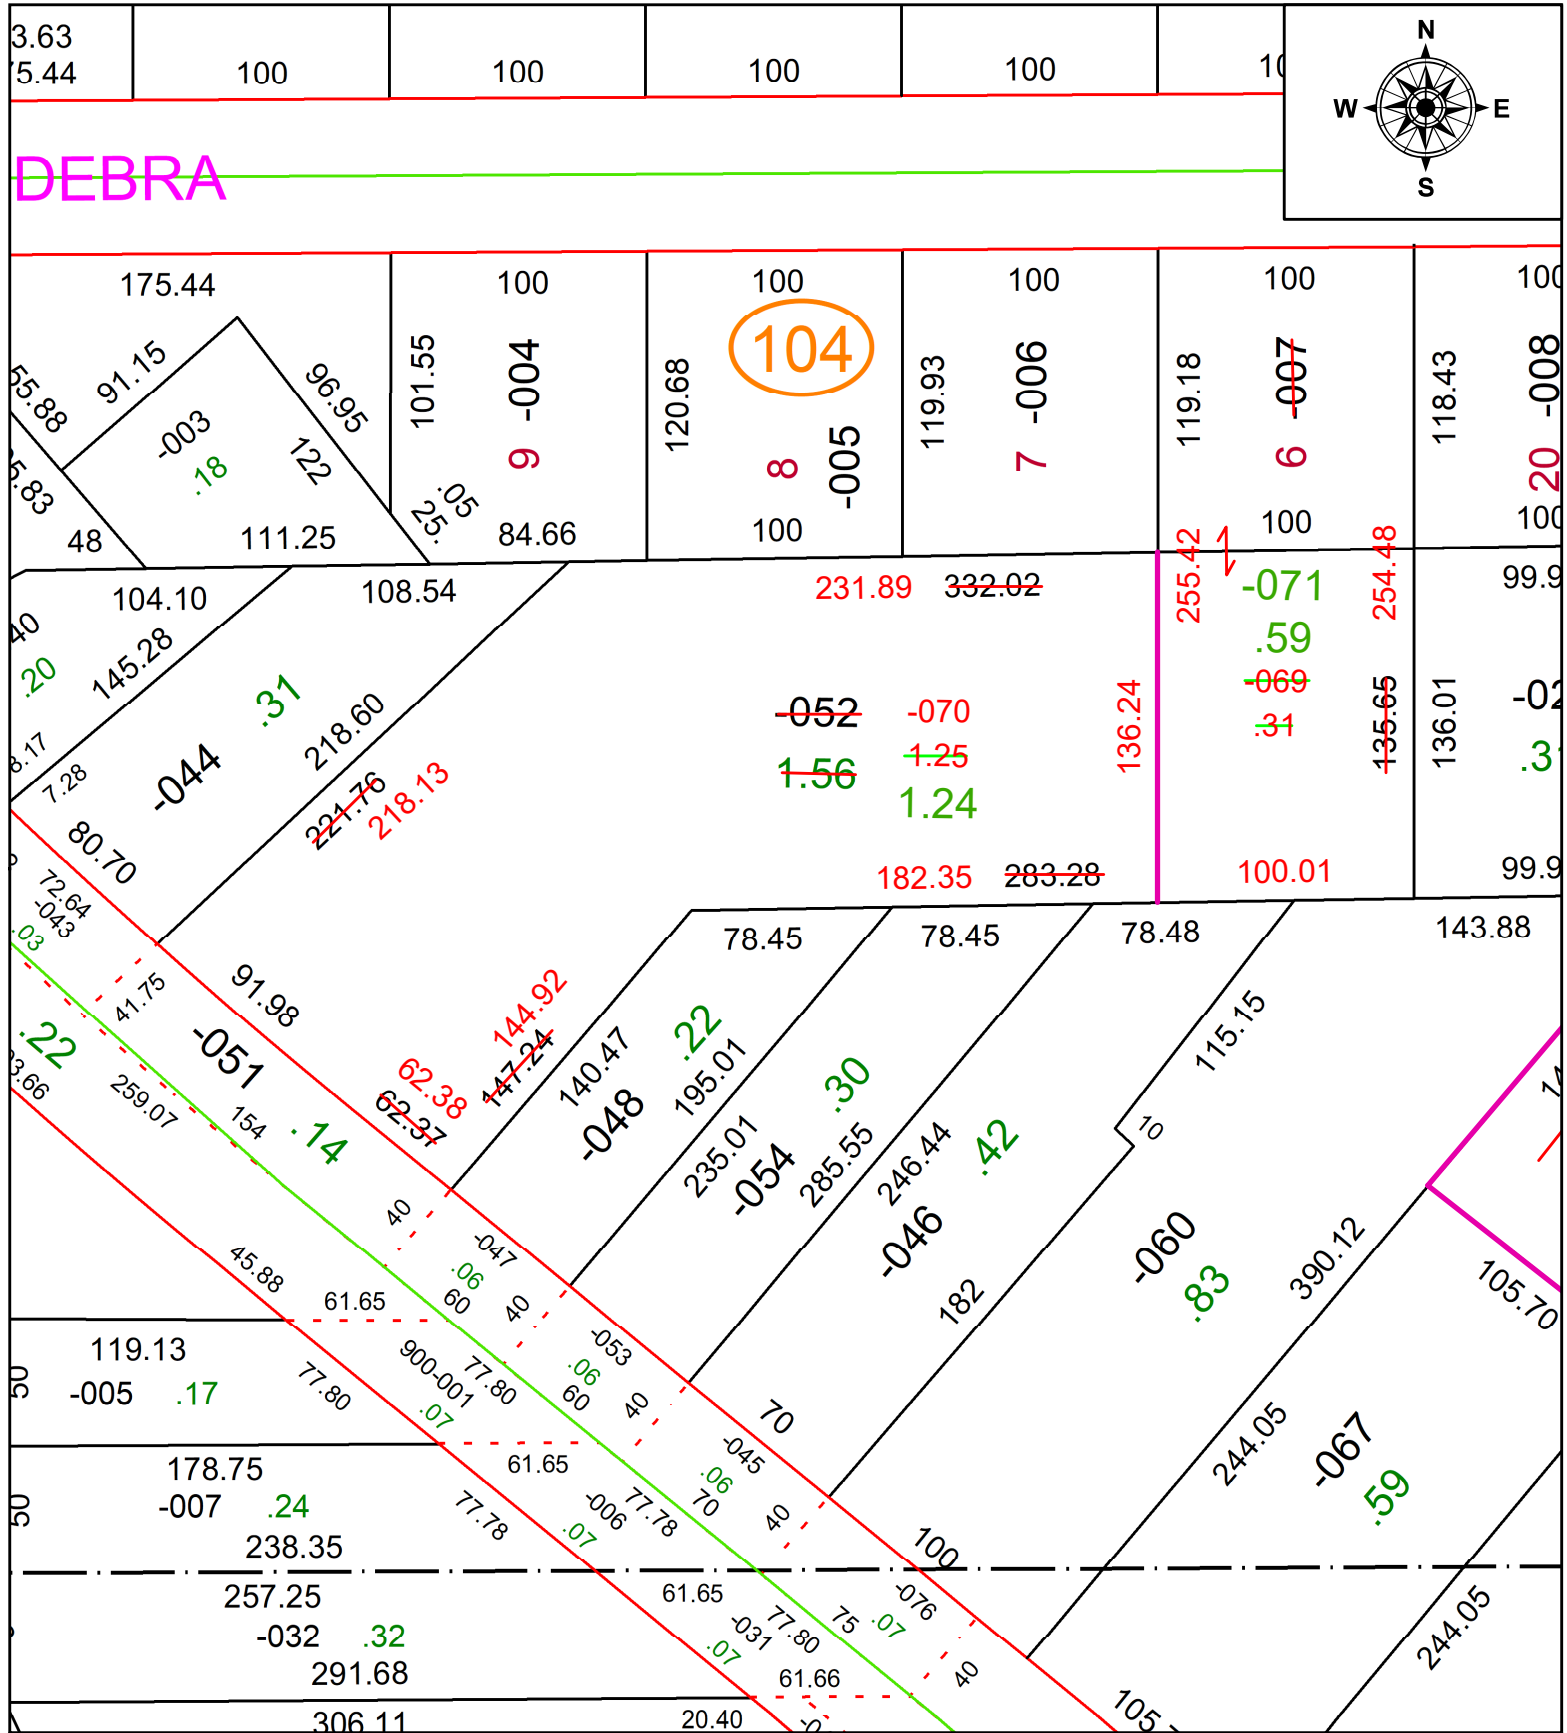

PARENT PARCEL: 06-23-008-104-007 & -052

CHILD PARCEL: 06-23-008-104-069, -070, -071

23-04677

STARTING POINT: AC CORR PER SURV BY WILFREDO BARBOSA

DEBRA

104

SPLITS/DEEDS PROCESSED

LORAIN COUNTY TAX MAP DEPARTMENT
226 MIDDLE AVE. ELYRIA, OH

SURVEYED BY: WILFREDO BARBOSA SURV # 50864
 CLOSURE: 1: 43617
 MAP PAGE(S): 06-24
 APPROVED BY: AC DATE: April 19, 2023
 SCALE: 1 in = 75 ft PRIOR INSTRUMENT: 2022- 0862964