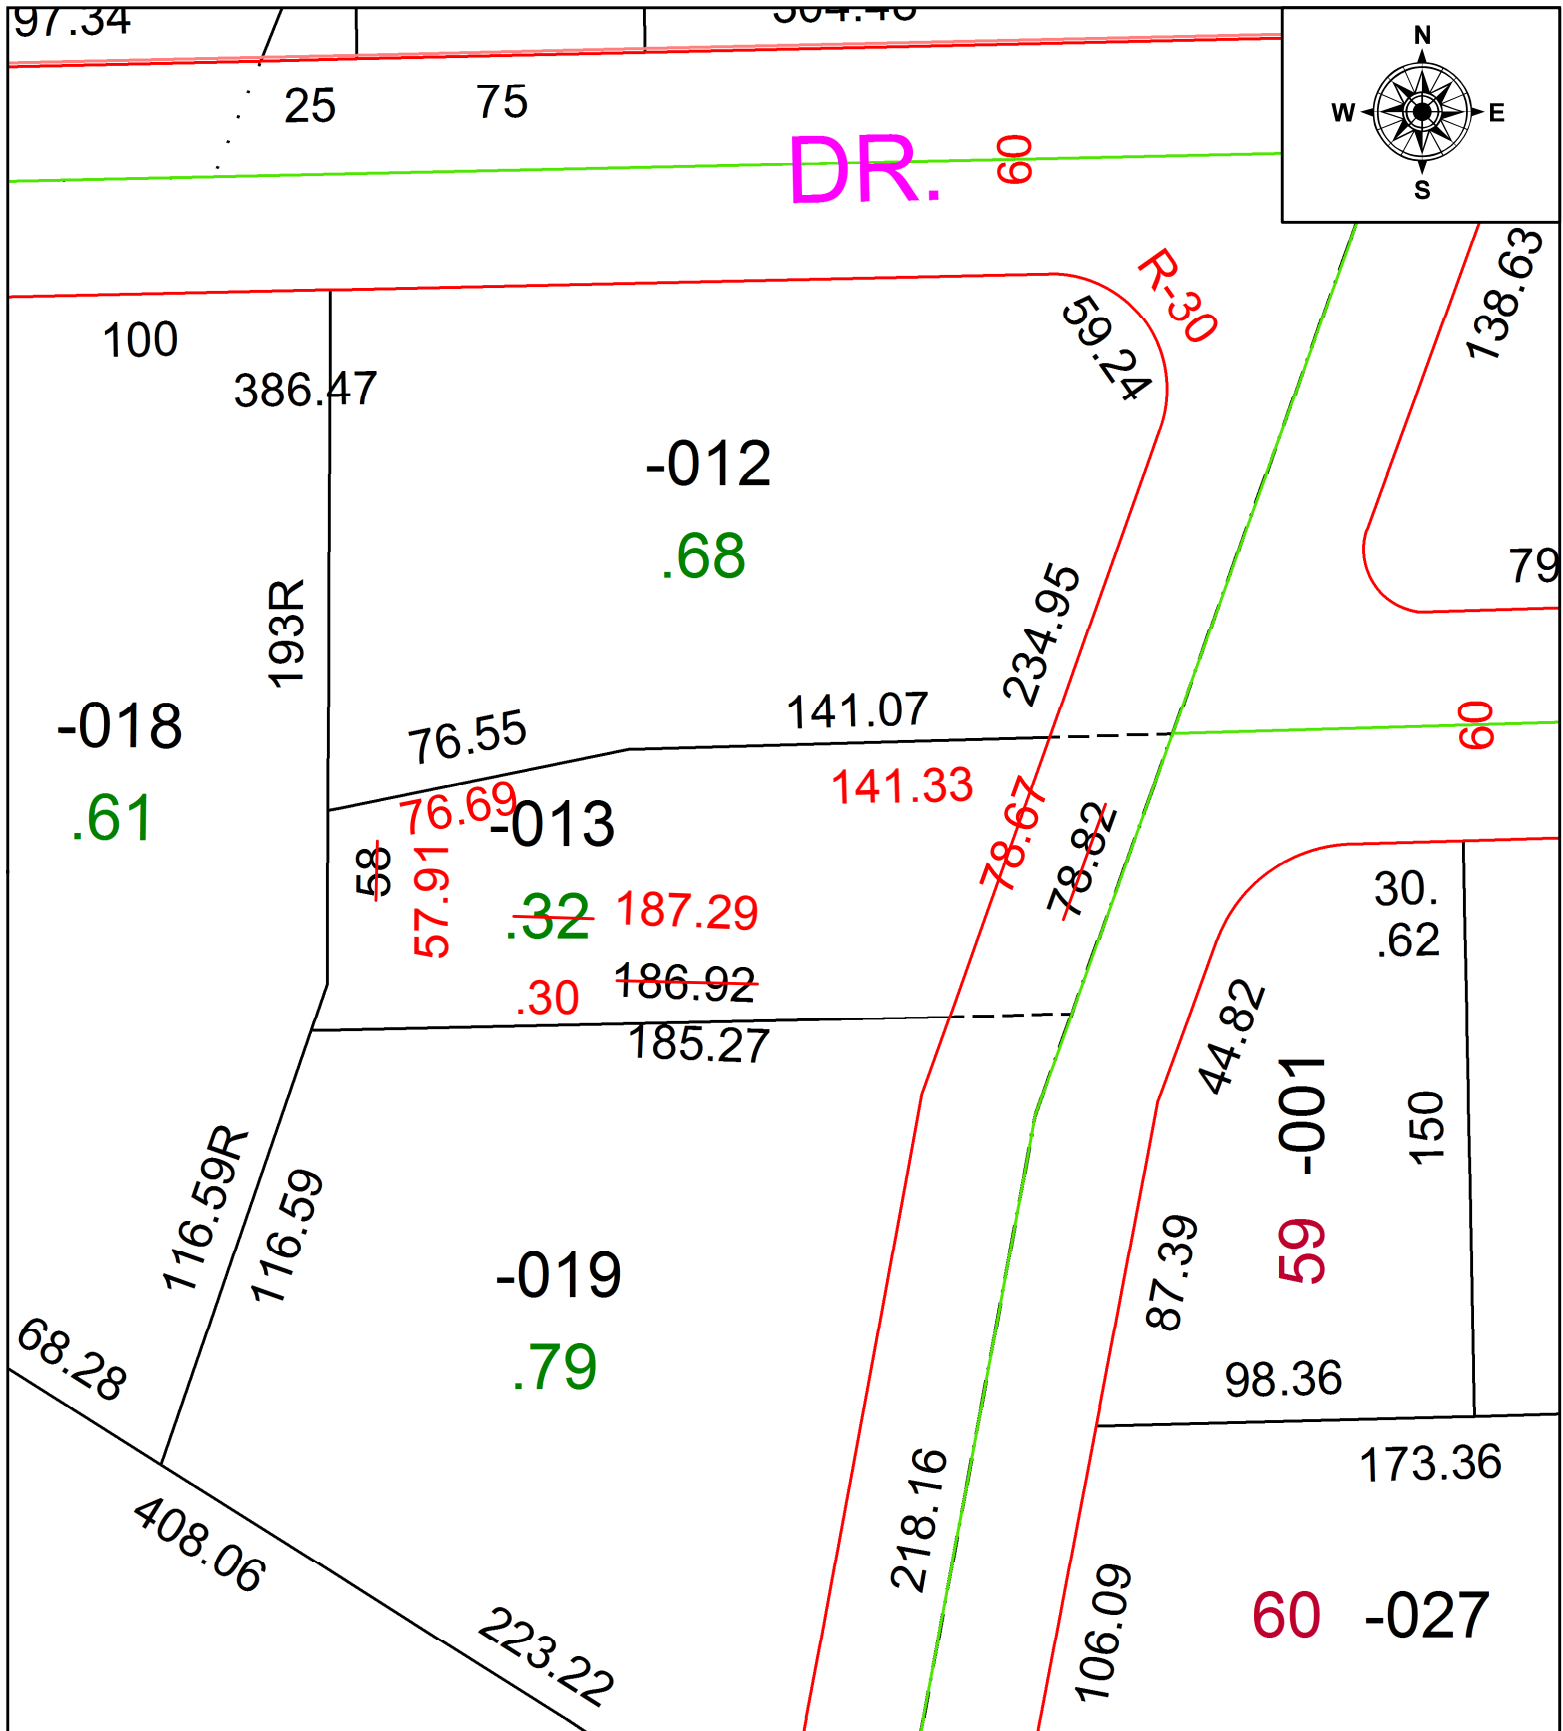

PARENT PARCEL: 06-25-173-000-013

CHILD PARCEL: **AC CORR PER SURV BY MATTHEW HILDEBRANDT**

STARTING POINT: C/L OF GULF RD AND NE CORNER OF O/L 173

21-04668-C

**SPLITS/DEEDS PROCESSED**  
 LORAIN COUNTY TAX MAP DEPARTMENT  
 226 MIDDLE AVE. ELYRIA, OH

SURVEYED BY: MATTHEW A. HILDEBRANDT

CLOSURE: 1: 31292

MAP PAGE(S): 06-25-173

APPROVED BY: AC DATE: 9/22/2021

SCALE: 1" = 50 PRIOR INSTRUMENT: 2016- 0600936