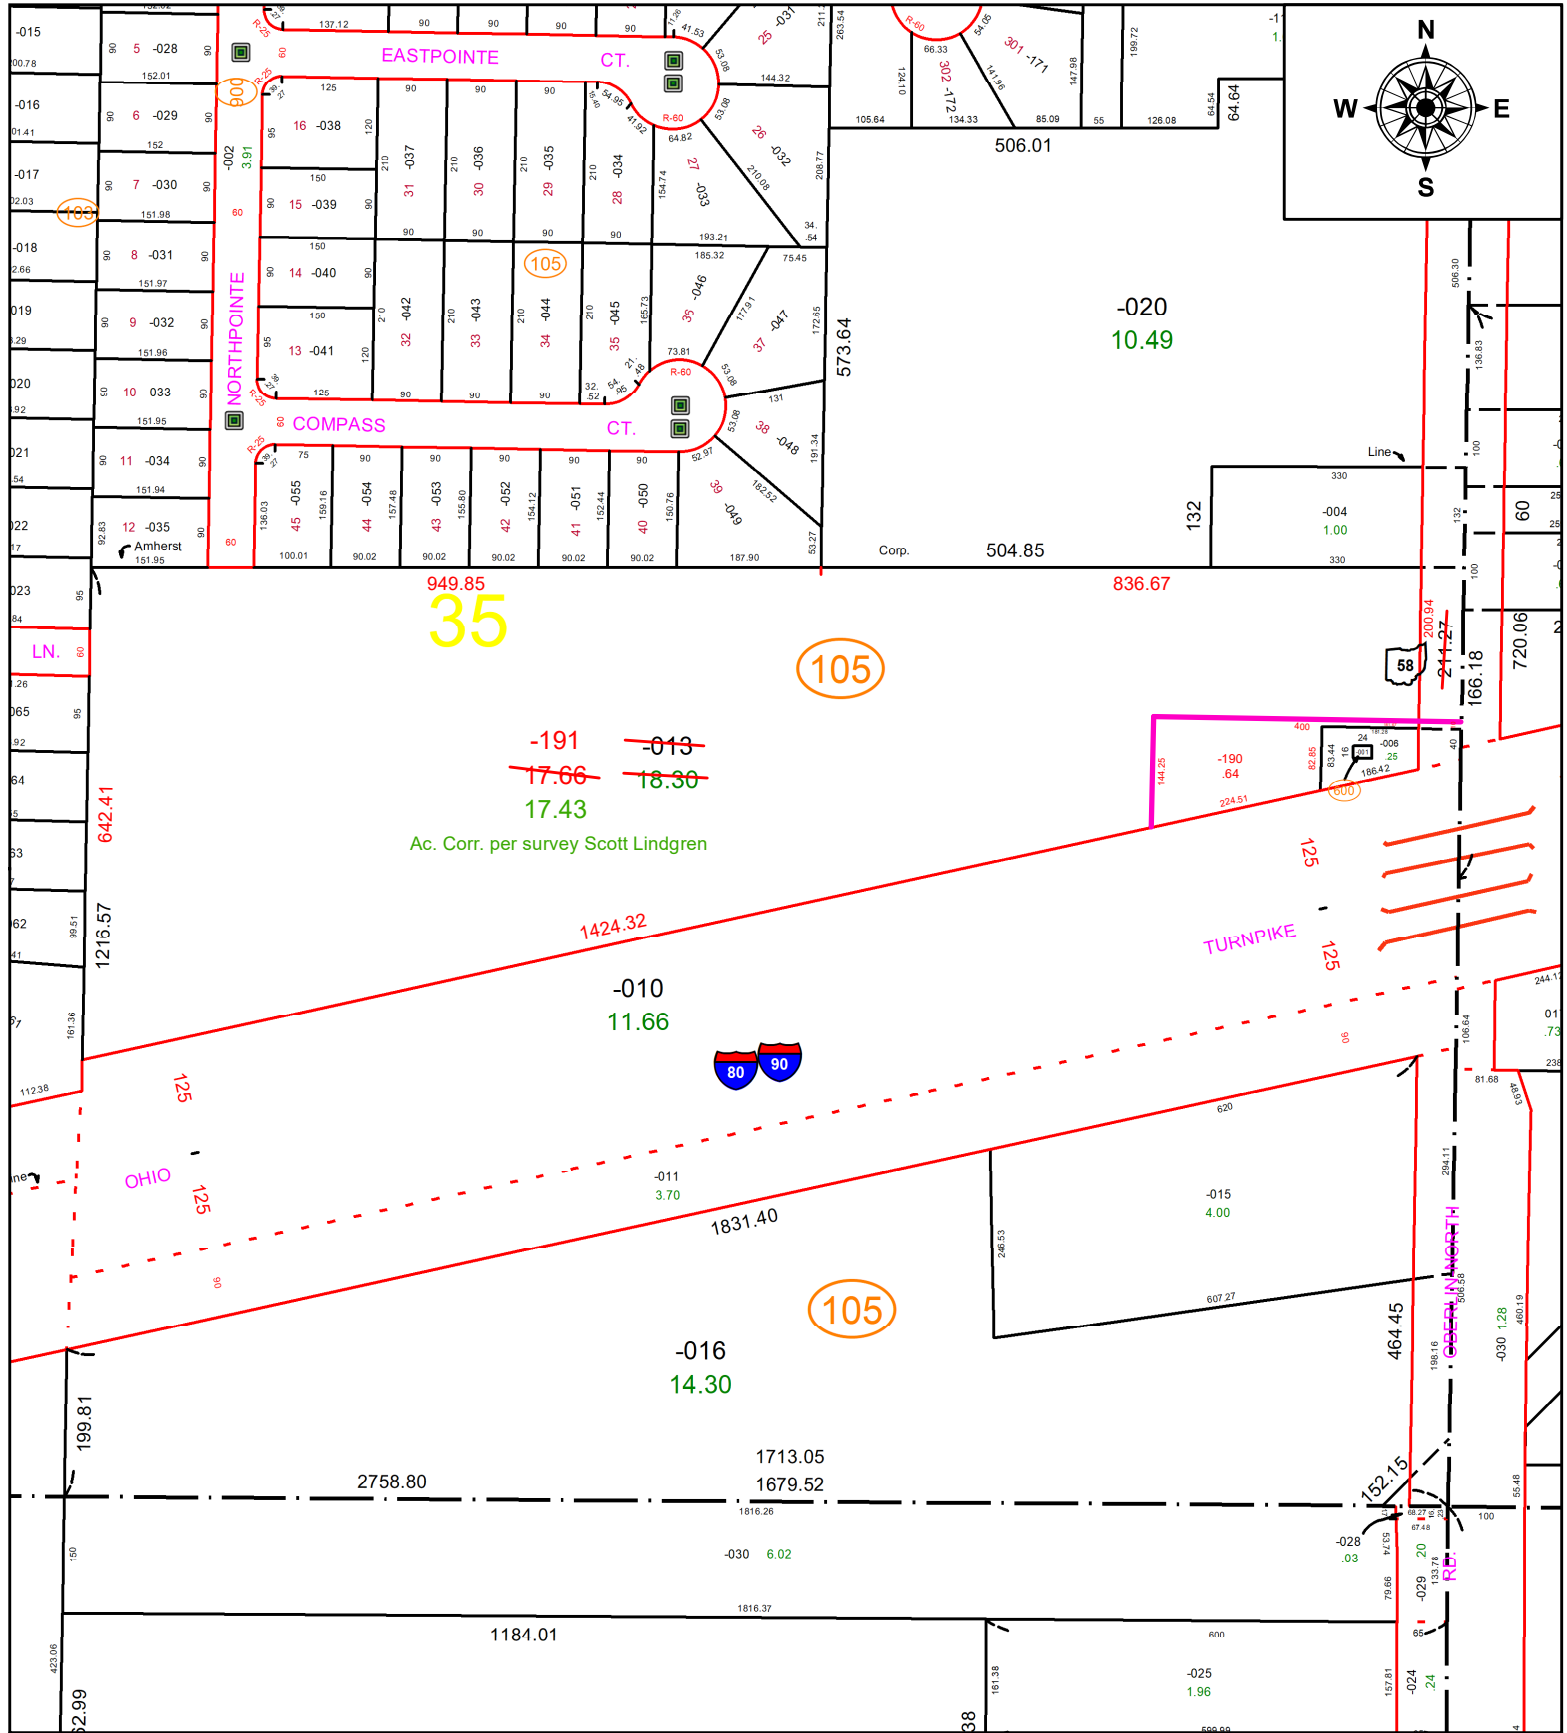

PARENT PARCEL: 05-00-035-105-013

CHILD PARCEL: 05-00-035-105-190 & -191

STARTING POINT: STATION P.I. 1180+90.93

23-04666

SPLITS/DEEDS PROCESSED
 LORAIN COUNTY TAX MAP DEPARTMENT
 226 MIDDLE AVE. ELYRIA, OH

SURVEYED BY: SCOTT LINGREN **SURVEY #:** 50850
CLOSURE: 1:185977
MAP PAGE(S): 05-00-035
APPROVED BY: DMA **DATE:** 3/29/2023
SCALE: 1" = 250' **PRIOR INSTRUMENT:** 2018-0698968