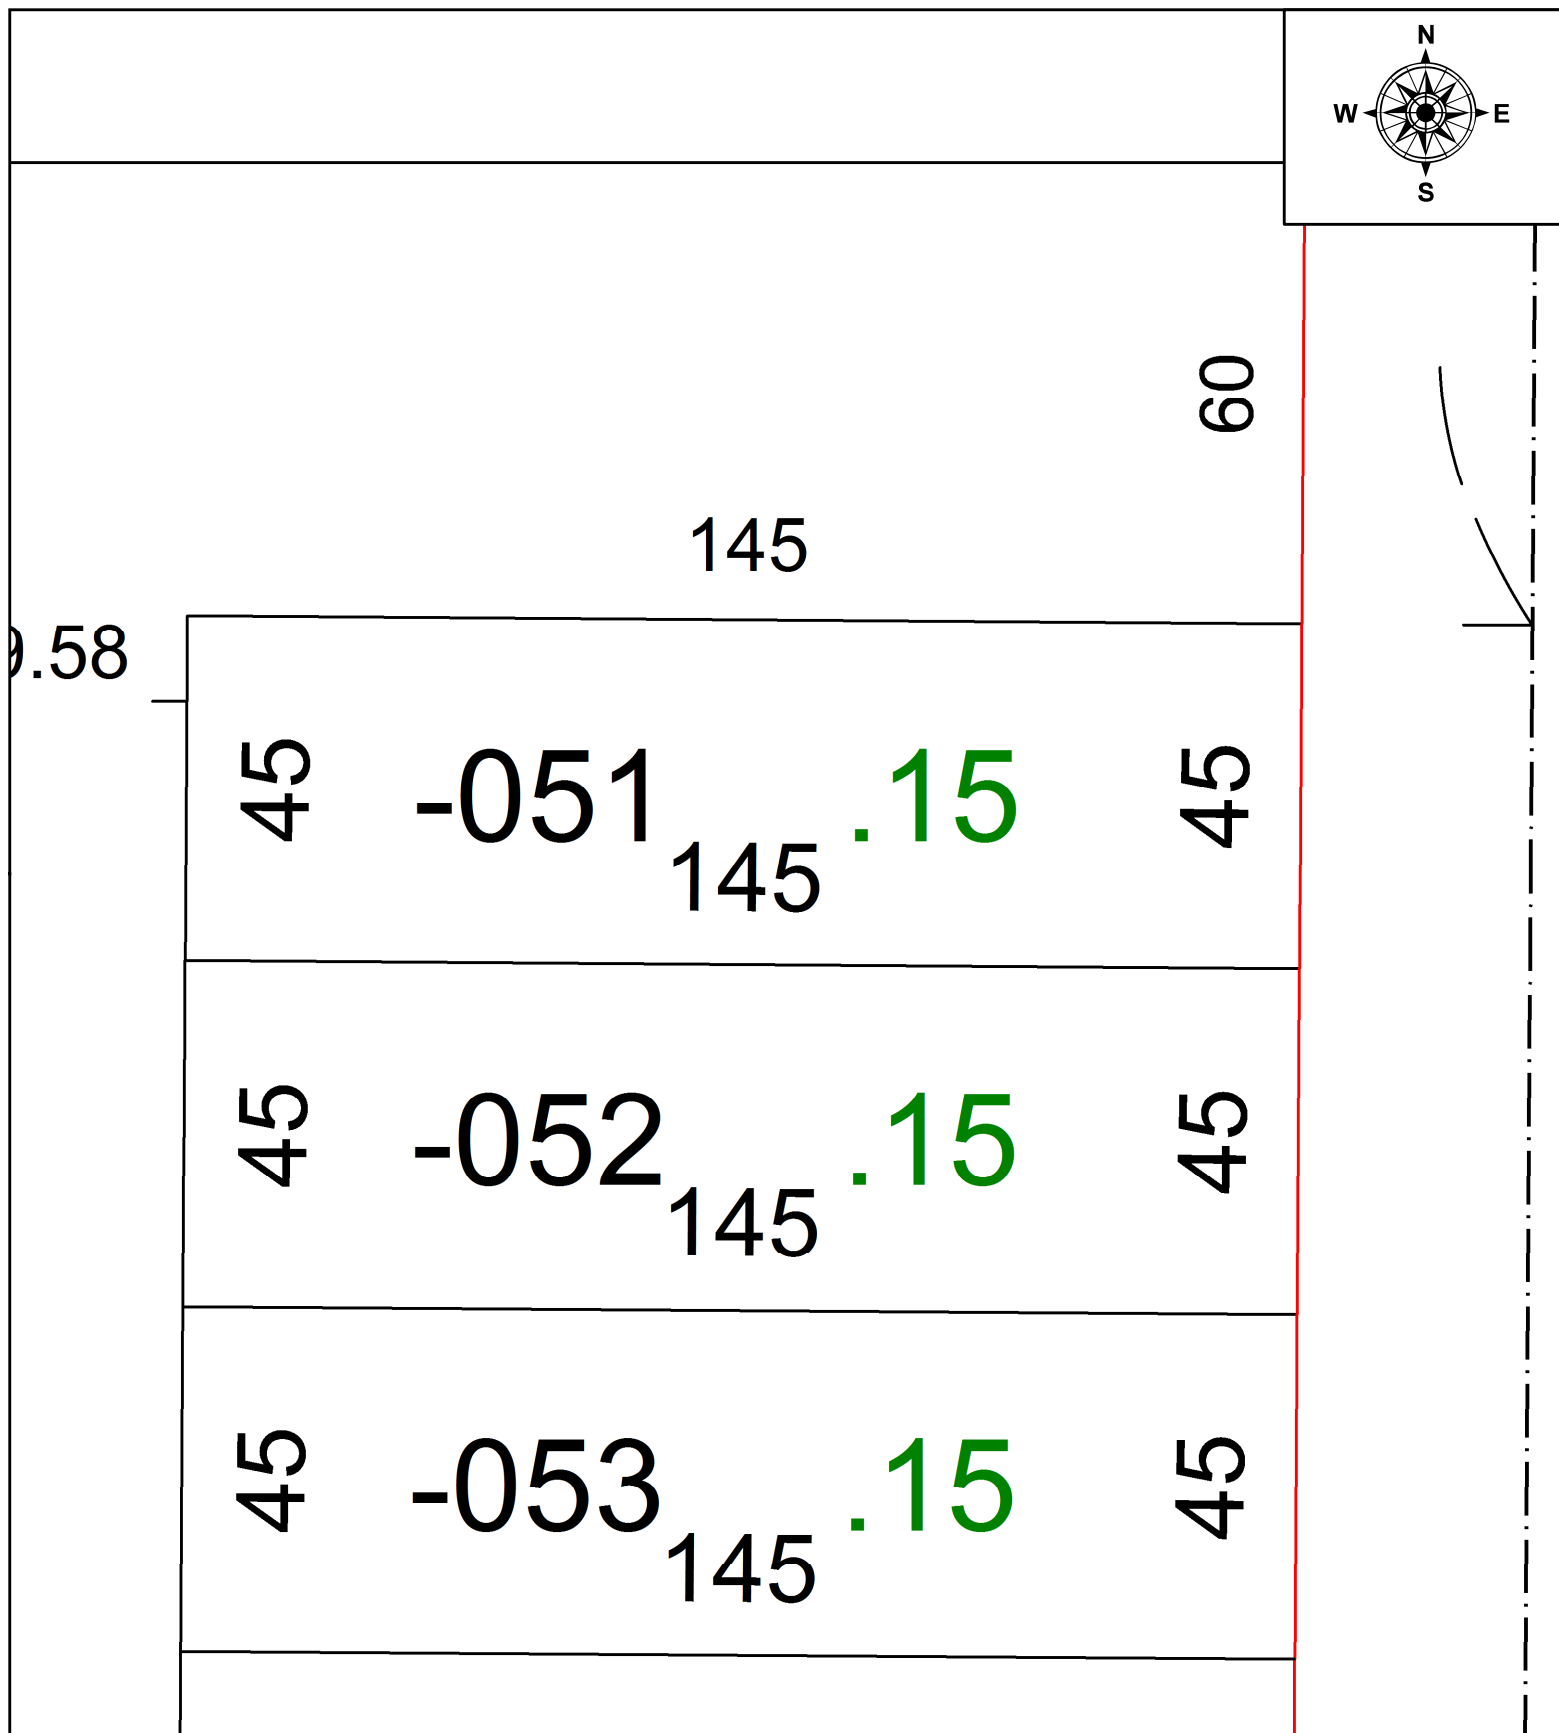

PARENT PARCEL: 04-00-006-135-051

CHILD PARCEL: **NO MAP CHANGES NEEDED**

STARTING POINT: CL OF MOORE RD & CANTERBURY RD.

21-04661-C

SPLITS/DEEDS PROCESSED
 LORAIN COUNTY TAX MAP DEPARTMENT
 226 MIDDLE AVE. ELYRIA, OH

SURVEYED BY: THOMAS SEZEK
 CLOSURE: 1: 2147483648
 MAP PAGE(S): 04-00-006
 APPROVED BY: DMA DATE: 9/17/2021
 SCALE: 1" = 25' PRIOR INSTRUMENT: 20190719561