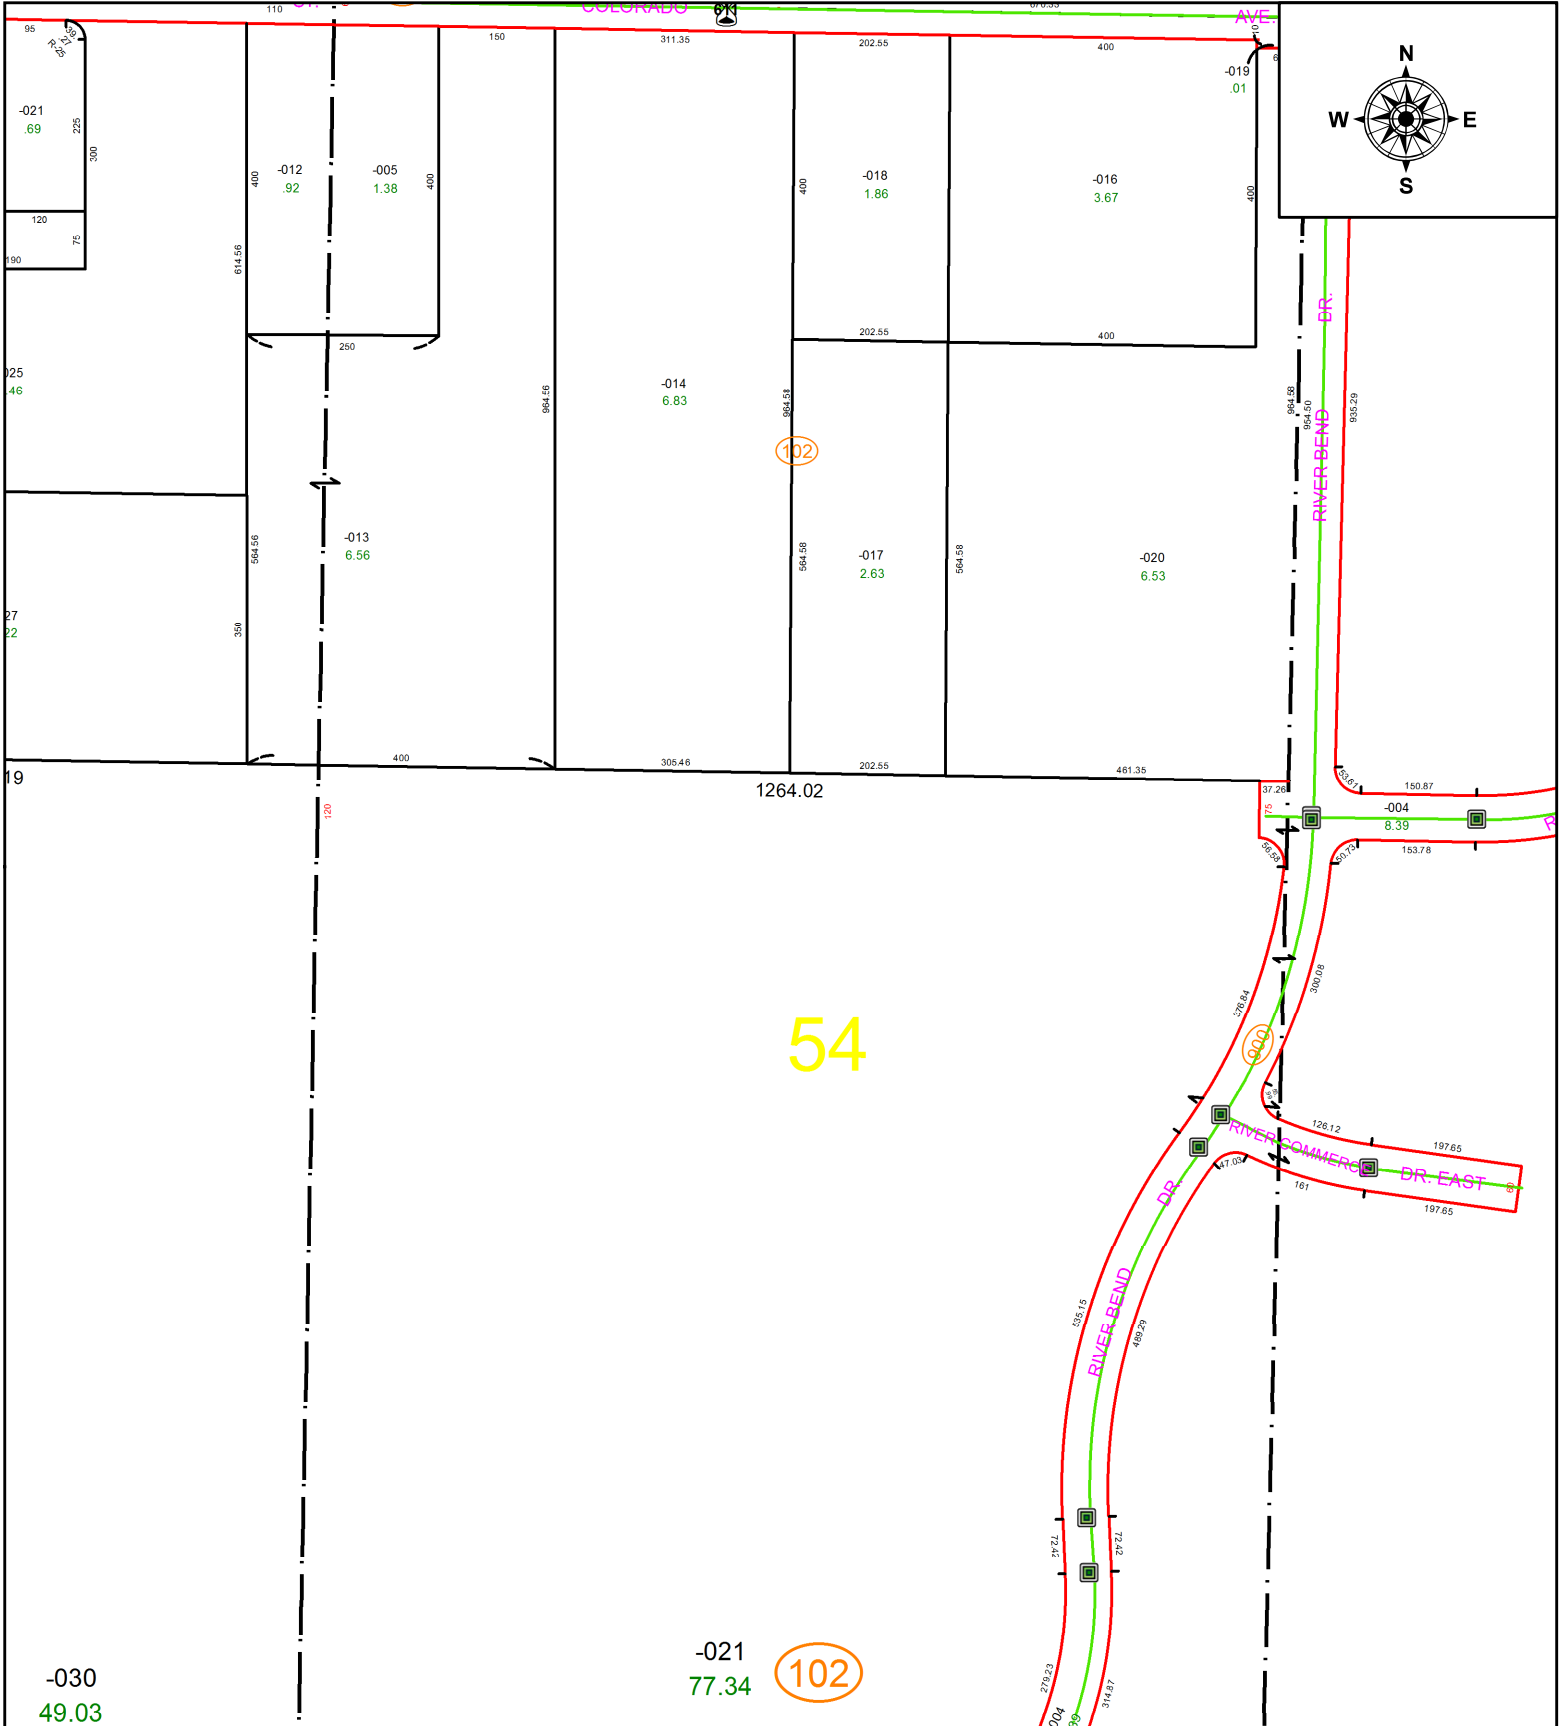

PARENT PARCEL: 03-00-054-102-004

CHILD PARCEL: DROP FROM DUP - CANNOT LOCATE ON MAP

STARTING POINT: N/A

21-04648-D

**SPLITS/DEEDS PROCESSED**  
 LORAIN COUNTY TAX MAP DEPARTMENT  
 226 MIDDLE AVE. ELYRIA, OH

SURVEYED BY: N/A  
 CLOSURE: N/A  
 MAP PAGE(S): 03-00-054  
 APPROVED BY: WRZ DATE: 9/2/2021  
 SCALE: 1" = 250 PRIOR INSTRUMENT: N/A