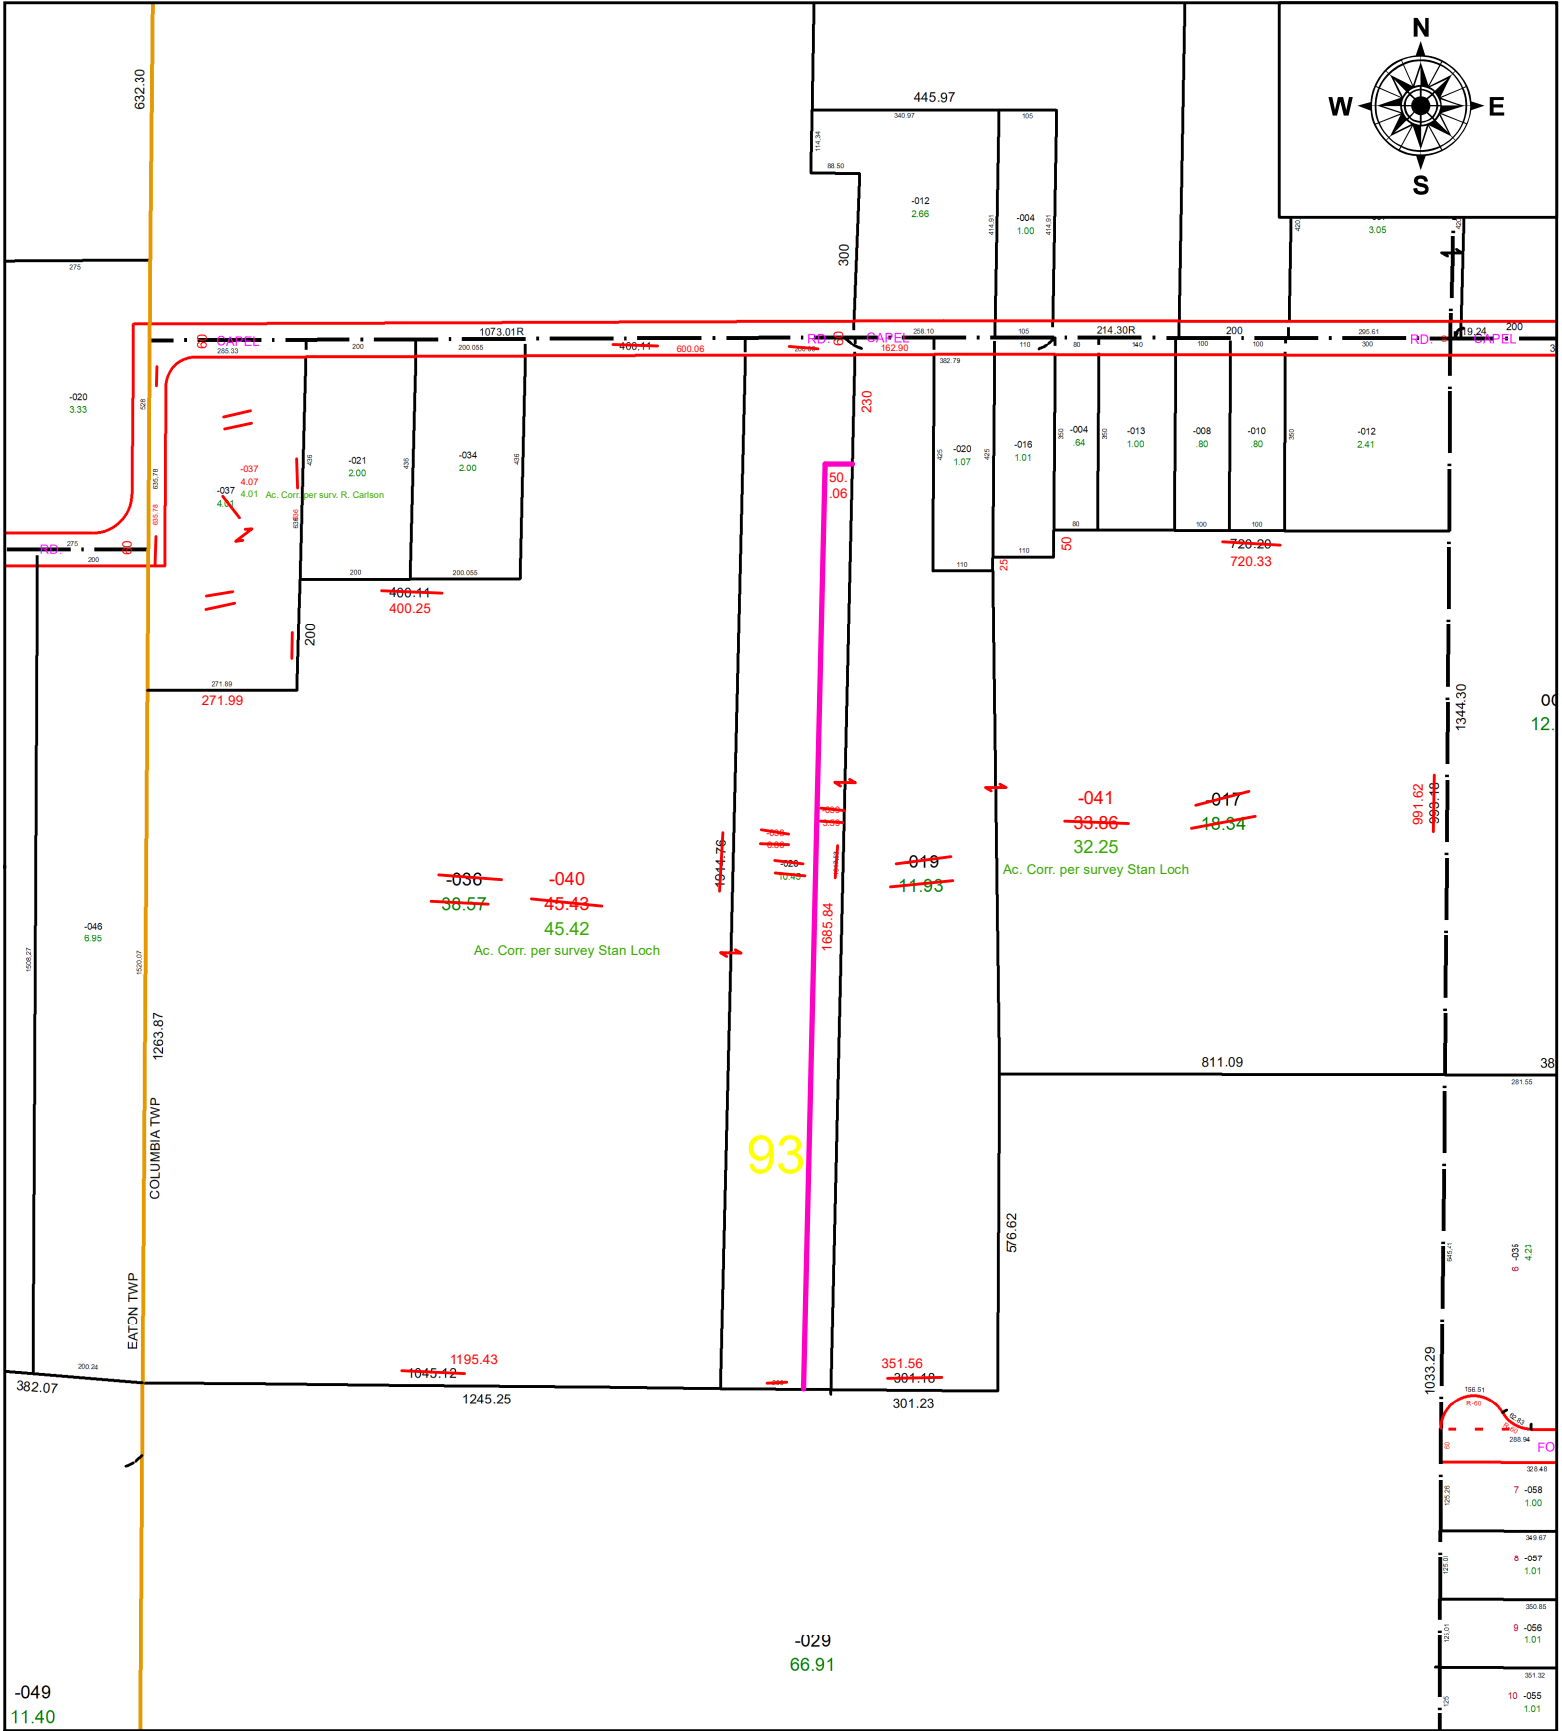

PARENT PARCEL: 12-00-093-000-017, -019, -028 & -036

CHILD PARCEL: 12-00-093-000-038 THRU -041

STARTING POINT: CL OF CAPEL RD. & N.E. CORNER O.L. 93

23-04643

SPLITS/DEEDS PROCESSED
 LORAIN COUNTY TAX MAP DEPARTMENT
 226 MIDDLE AVE. ELYRIA, OH

SURVEYED BY: STAN LOCH **SURVEY #:** 50821
CLOSURE: 1:1292526
MAP PAGE(S): 12-00-093
APPROVED BY: DMA **DATE:** 2/27/2023
SCALE: 1" = 350' **PRIOR INSTRUMENT:** 2006-0173845