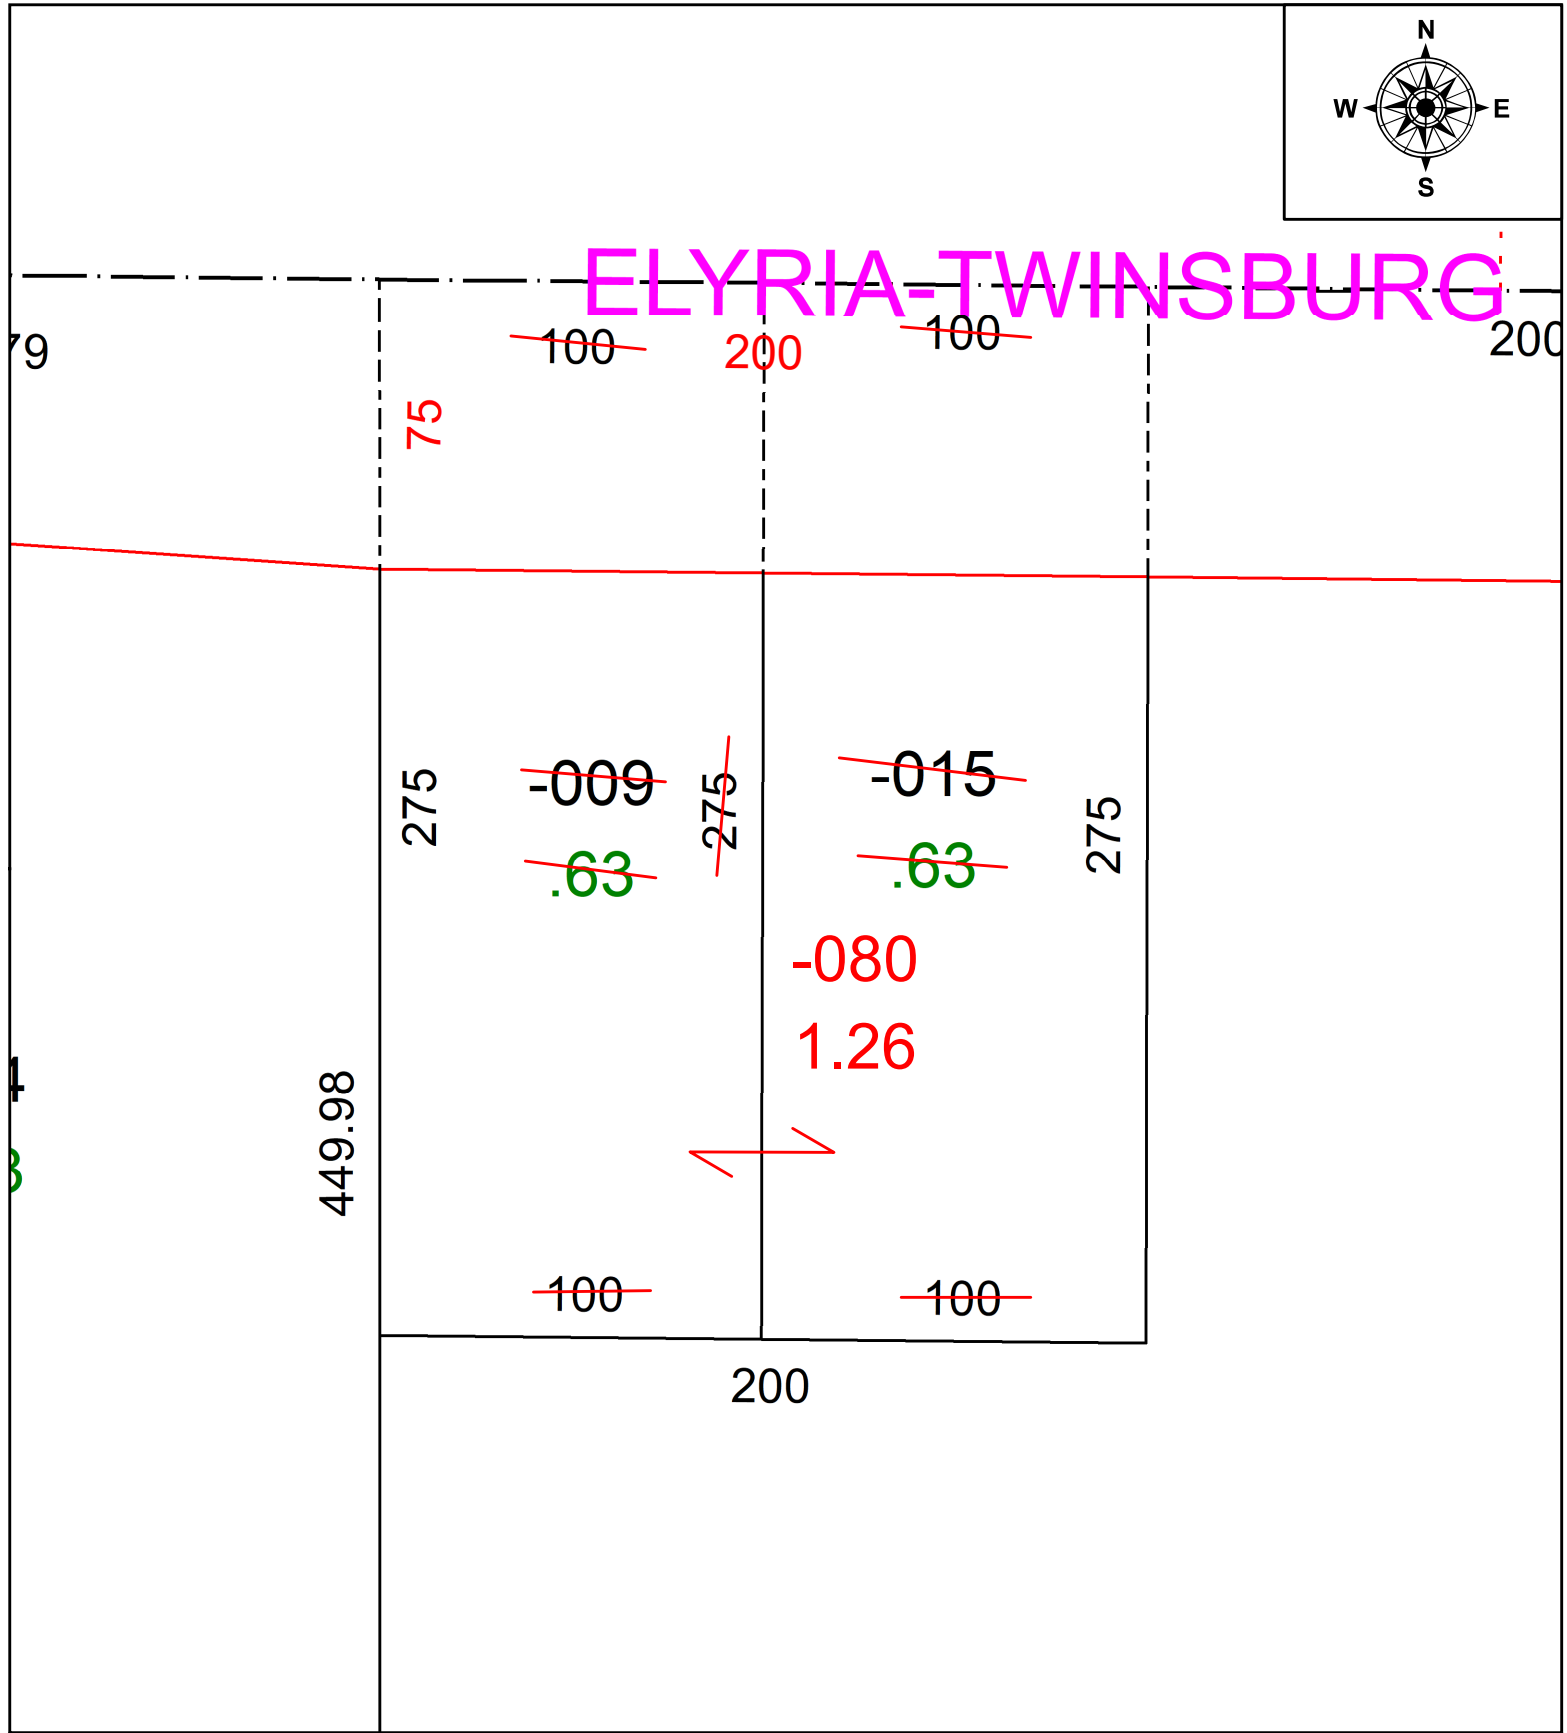

PARENT PARCEL: 11-00-085-000-009 & -015

CHILD PARCEL: 11-00-085-000-080

STARTING POINT: CL OF DURKEE RD & ROYALTON RD.

23-04642

ELYRIA-TWINSBURG

SPLITS/DEEDS PROCESSED
LORAIN COUNTY TAX MAP DEPARTMENT
226 MIDDLE AVE. ELYRIA, OH

SURVEYED BY: NATHAN SAUTTER SURVEY #: 50820
CLOSURE: 1:-2147483648
MAP PAGE(S): 11-00-085
APPROVED BY: DMA DATE: 2/27/2023
SCALE: 1" = 50' PRIOR INSTRUMENT: 2013-048774