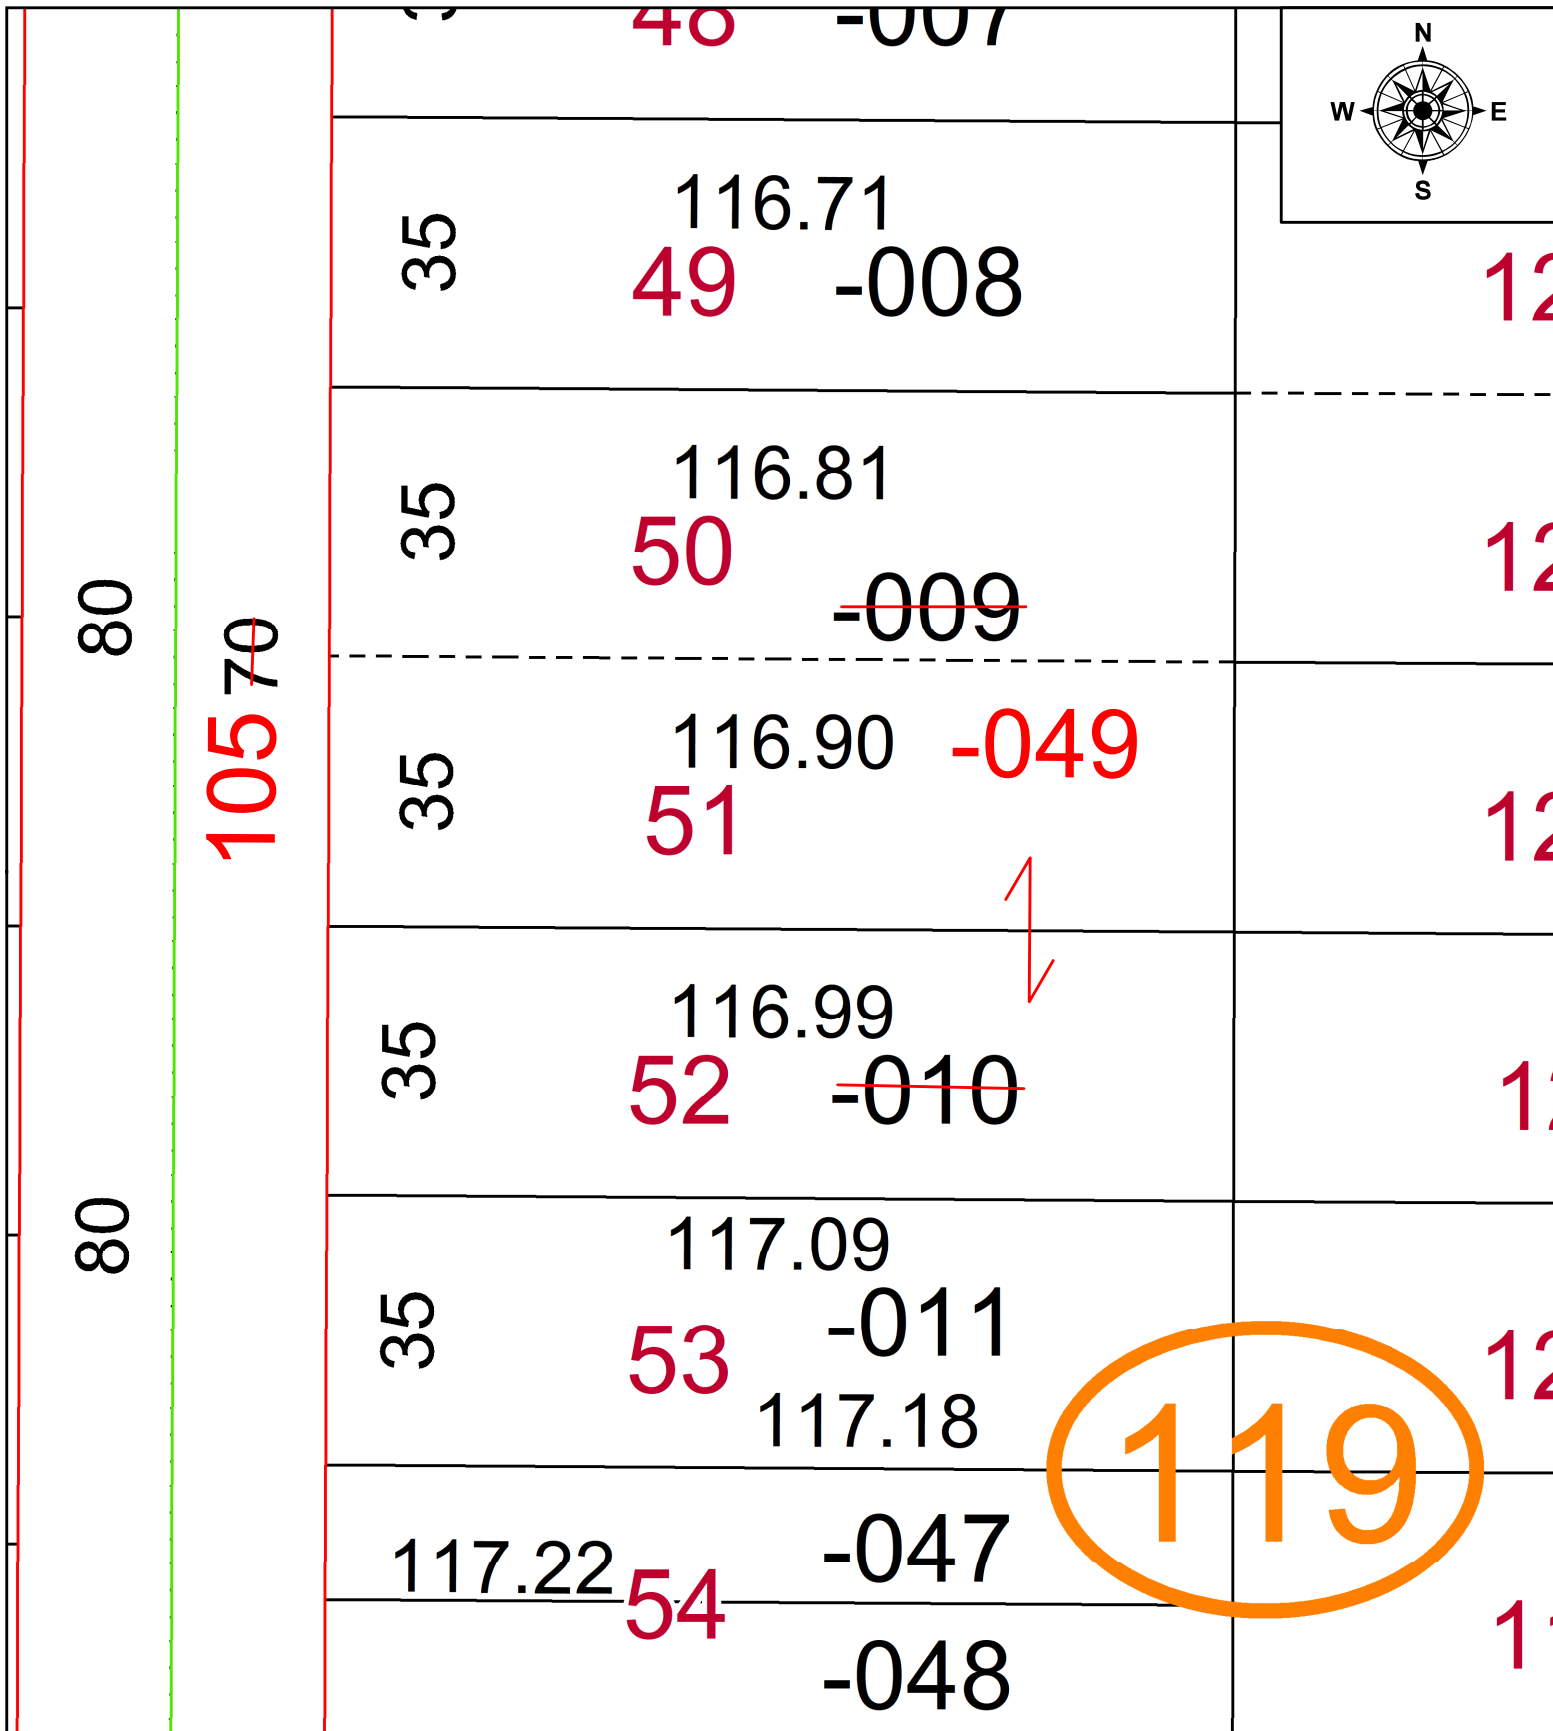

PARENT PARCEL: 04-00-019-119-009, -010

CHILD PARCEL: 04-00-019-119-049

STARTING POINT: COMBINATION PER DEED

23-04624

SPLITS/DEEDS PROCESSED
 LORAIN COUNTY TAX MAP DEPARTMENT
 226 MIDDLE AVE. ELYRIA, OH

SURVEYED BY: N/A SURV # N/A
 CLOSURE: N/A
 MAP PAGE(S): 04-00-019-A
 APPROVED BY: AC DATE: February 09, 2023
 SCALE: 1 in = 25 ft PRIOR INSTRUMENT: 2020- 0783799