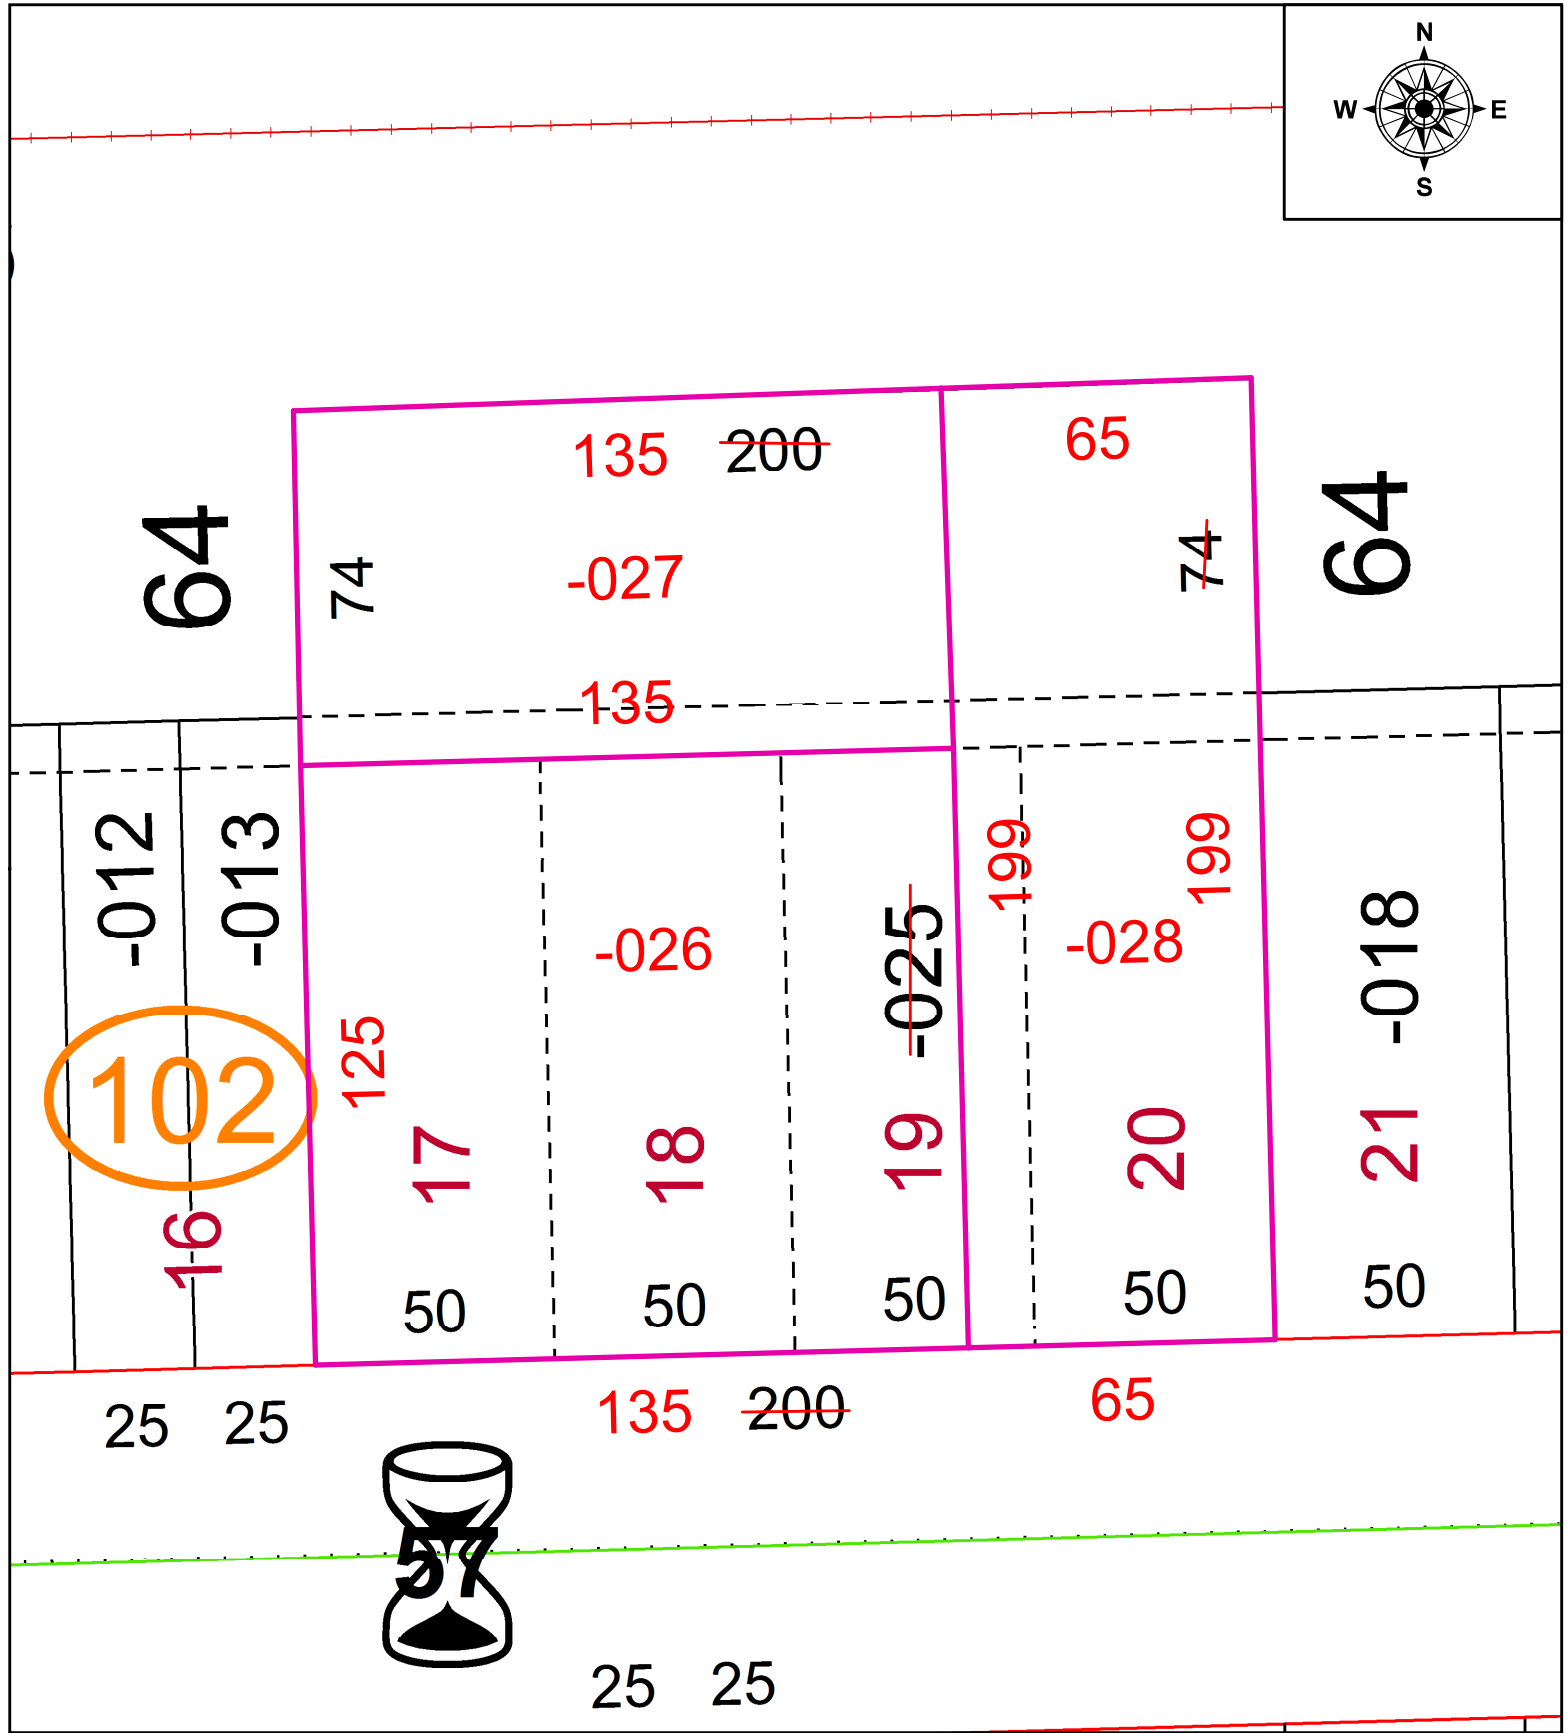

PARENT PARCEL: 03-00-087-102-025

CHILD PARCEL: 03-00-087-102-026, -027, -028

STARTING POINT: **UNCOMBINATION**

21-04623-U

**SPLITS/DEEDS PROCESSED**  
 LORAIN COUNTY TAX MAP DEPARTMENT  
 226 MIDDLE AVE. ELYRIA, OH

SURVEYED BY: N/A  
 CLOSURE: N/A  
 MAP PAGE(S): 03-00-095-A  
 APPROVED BY: AC DATE: 8/10/2021  
 SCALE: 1" = 40' PRIOR INSTRUMENT: 2019- 0732276