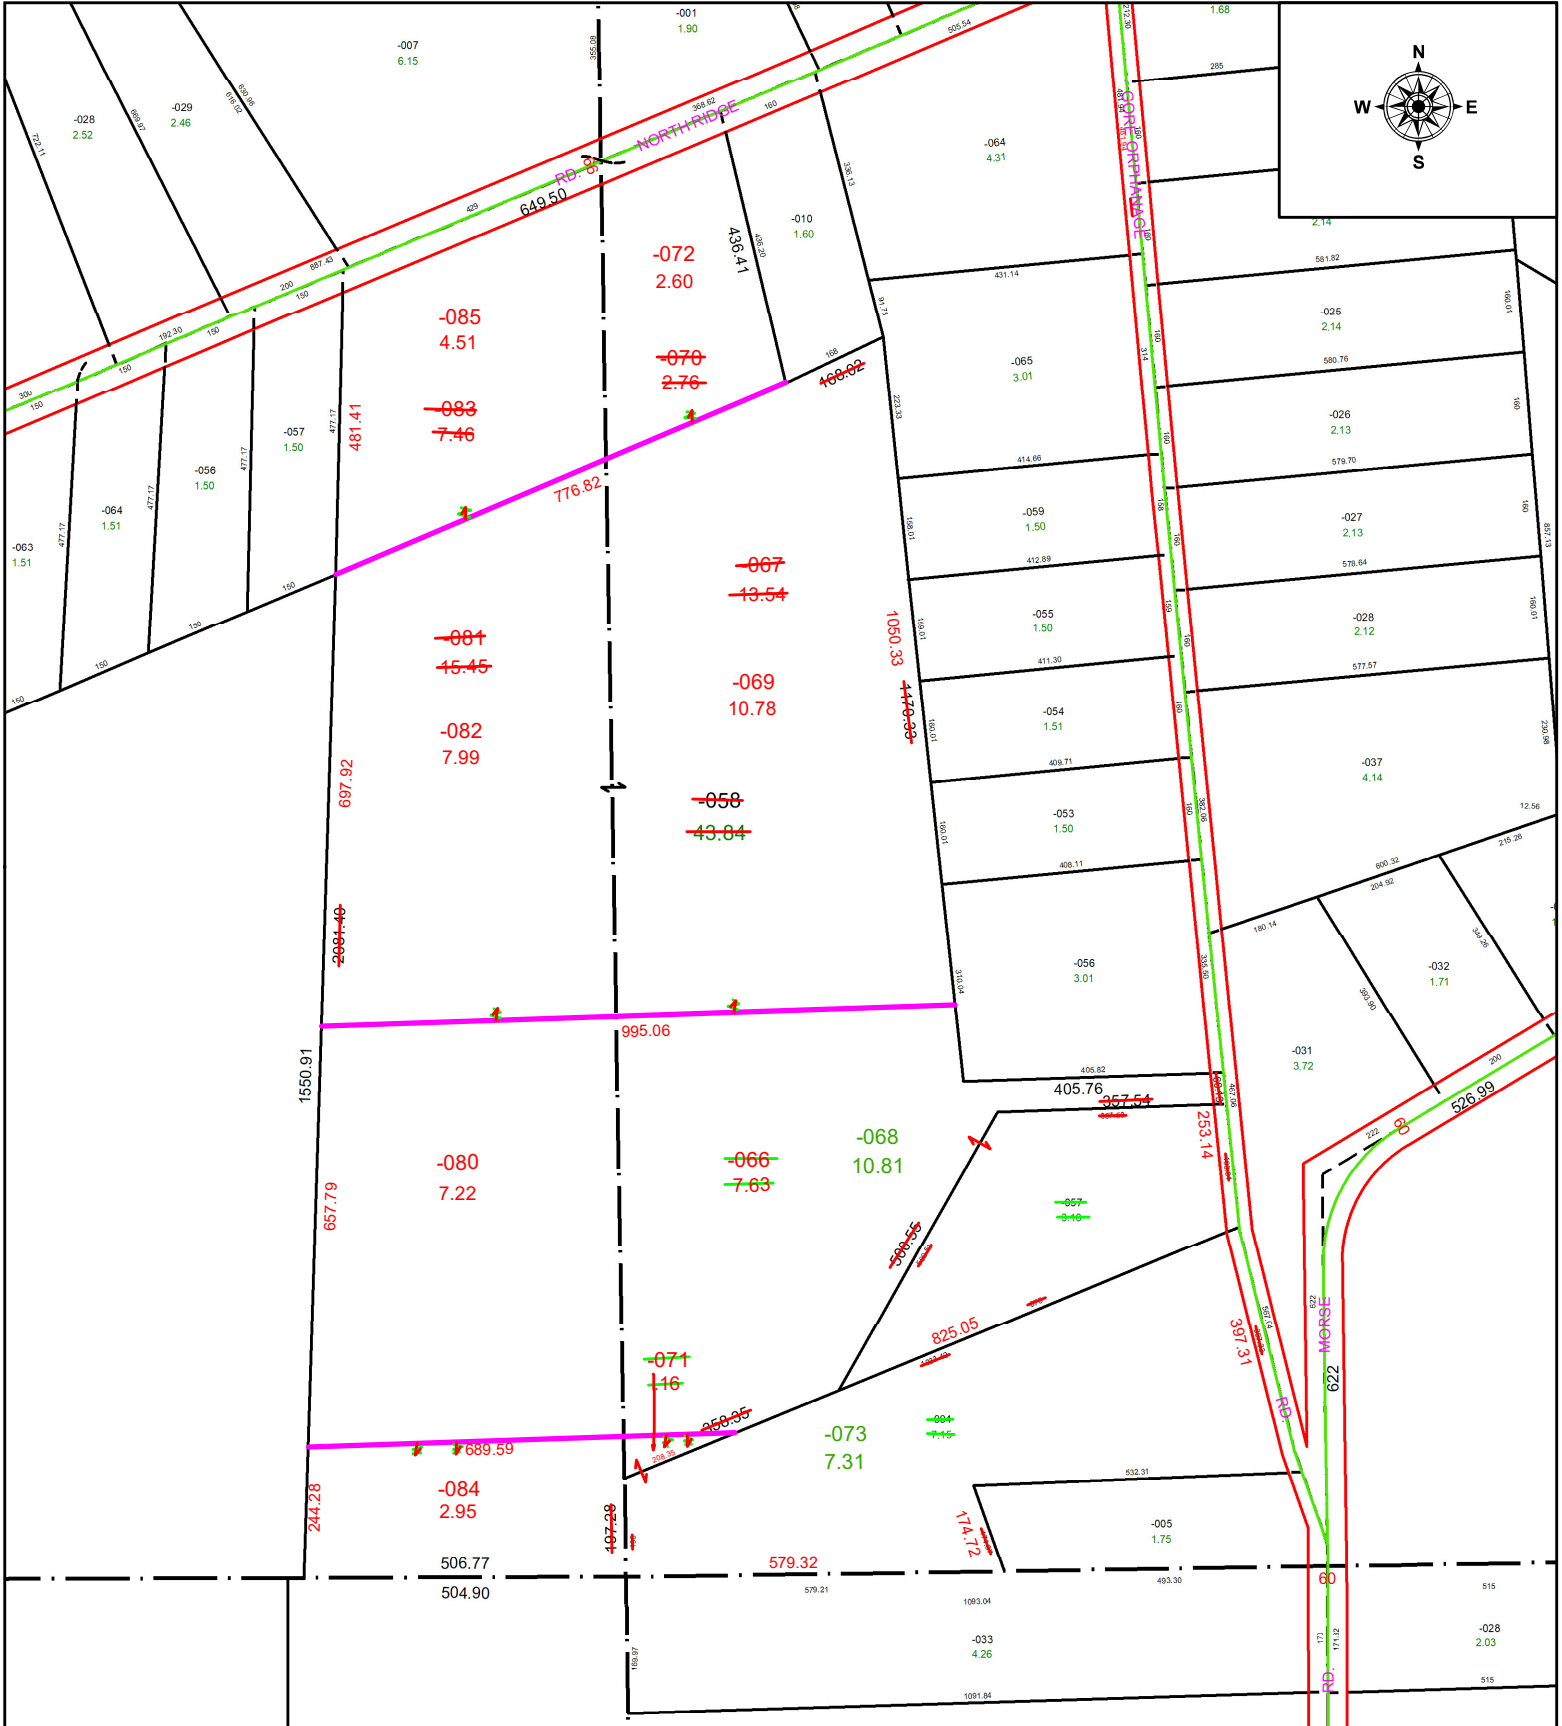

PARENT PARCEL: 01-00-063-000-058, -057 & -004

CHILD PARCEL: 01-00-063-000-066 THRU -073 & 01-00-064-000-080 THRU -085 N/A

23-04622

STARTING POINT: INTERSECTION OF C/L'S OF GORE ORPHANAGE RD & NORTH RIDGE RD

**SPLITS/DEEDS PROCESSED**  
 LORAIN COUNTY TAX MAP DEPARTMENT  
 226 MIDDLE AVE. ELYRIA, OH

SURVEYED BY: JOHN DECHANT JR. SURVEY # 50735  
 CLOSURE: 1: 307890  
 MAP PAGE(S): 01-00-063 & 01-00-064  
 APPROVED BY: WRZ DATE: 2/9/2023  
 SCALE: 1" = 300 PRIOR INSTRUMENT: #2022-0897867