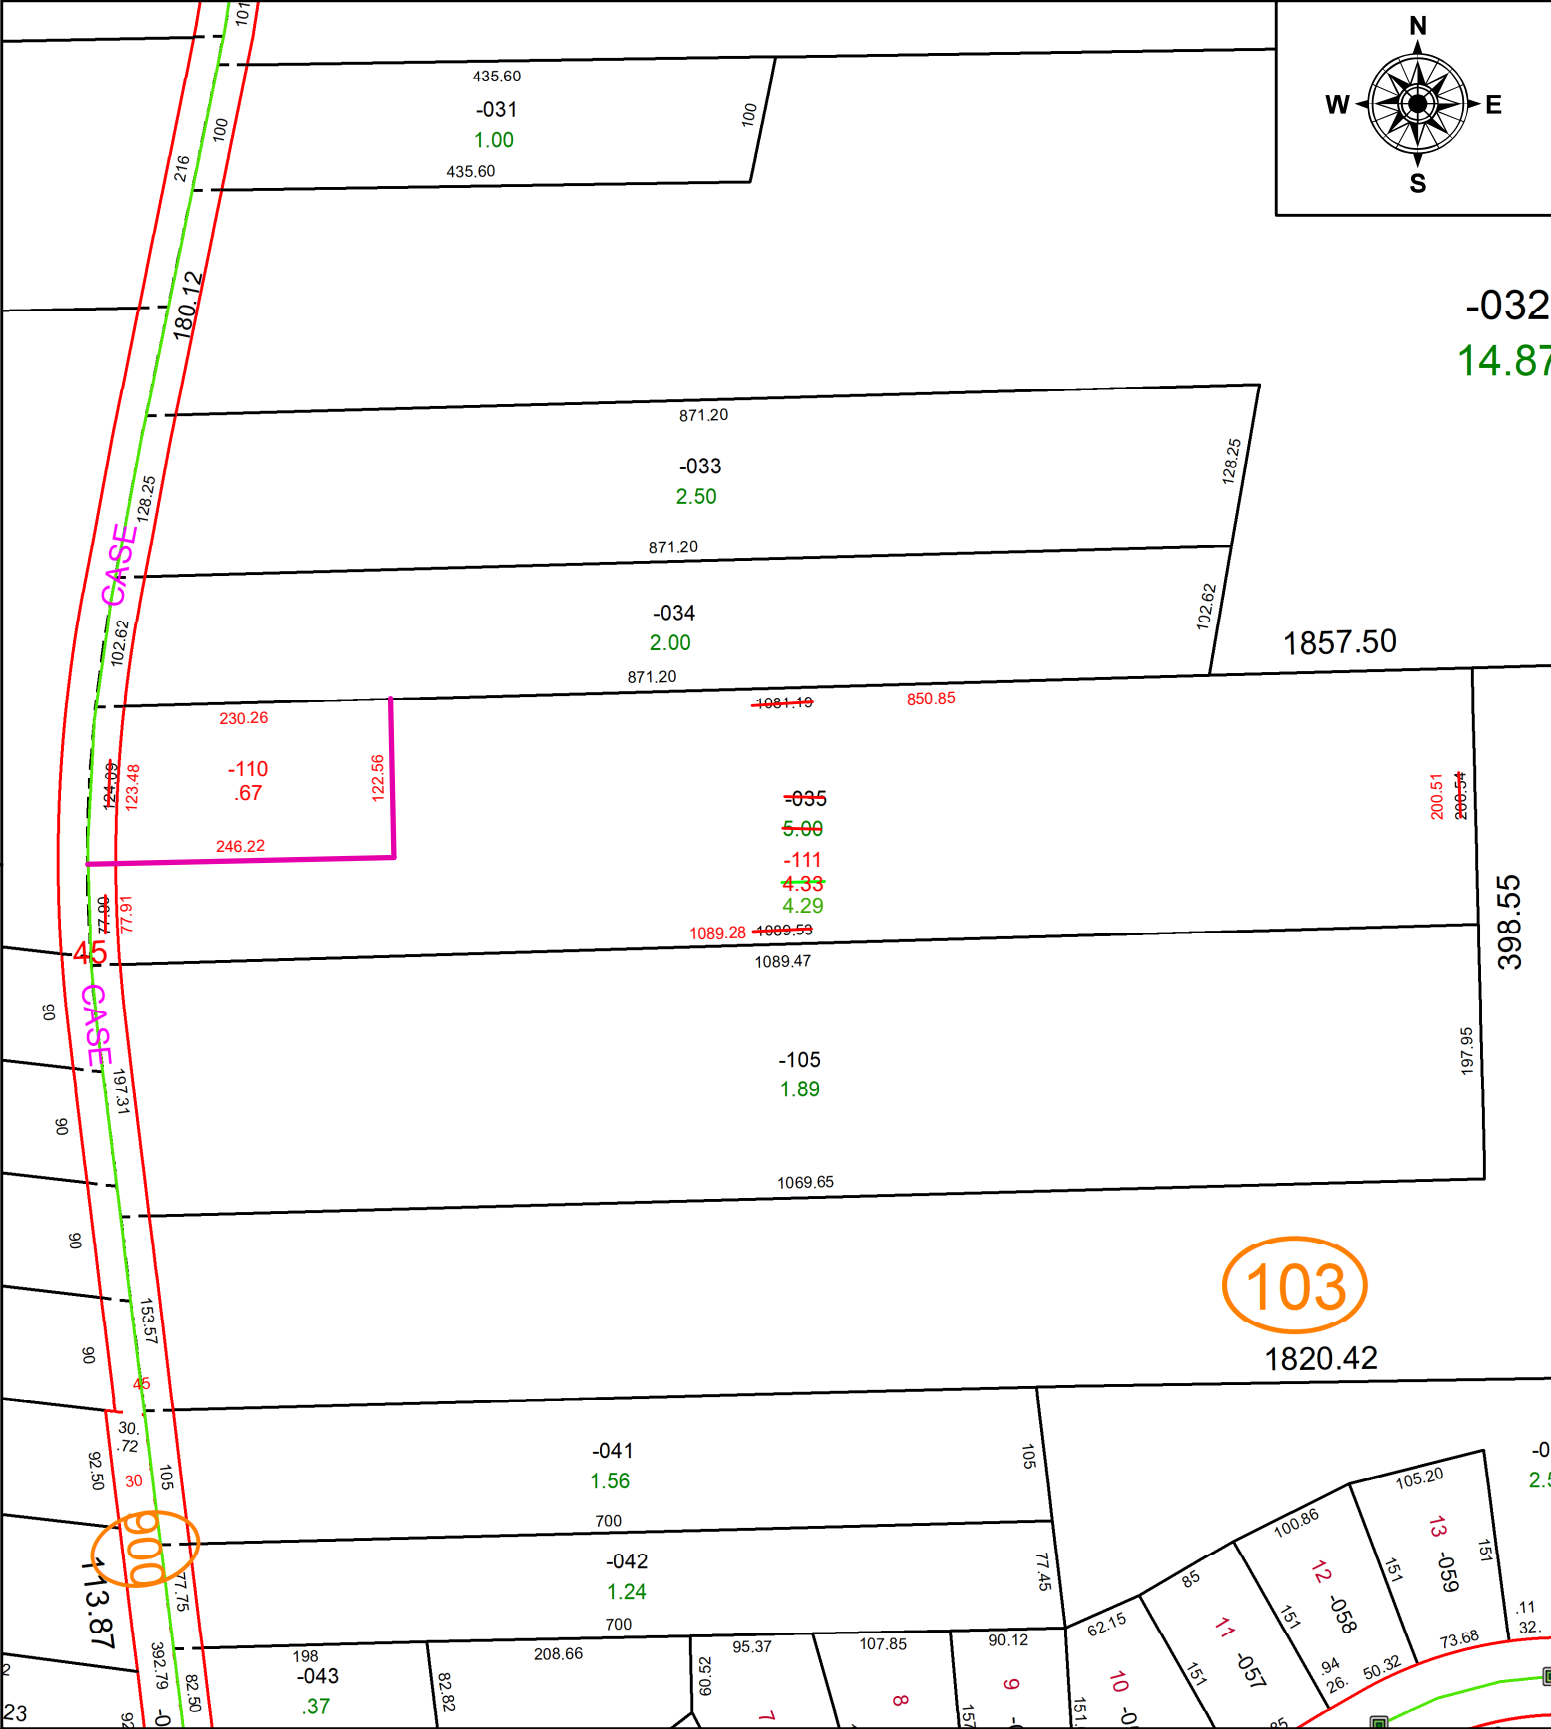

PARENT PARCEL: 07-00-043-103-035

CHILD PARCEL: 07-00-043-103-110 & -111

STARTING POINT: **AC CORR PER SURV BY RICHARD A. THOMPSON JR.**

23-04621

SPLITS/DEEDS PROCESSED
LORAIN COUNTY TAX MAP DEPARTMENT
226 MIDDLE AVE. ELYRIA, OH

SURVEYED BY: RICHARD A. THOMPSON JR. **SURV # 50801**
CLOSURE: 1: 100789
MAP PAGE(S): 07-00-043-A
APPROVED BY: AC **DATE:** February 03, 2023
SCALE: 1 in = 150 ft **PRIOR INSTRUMENT:** 2019- 0721912