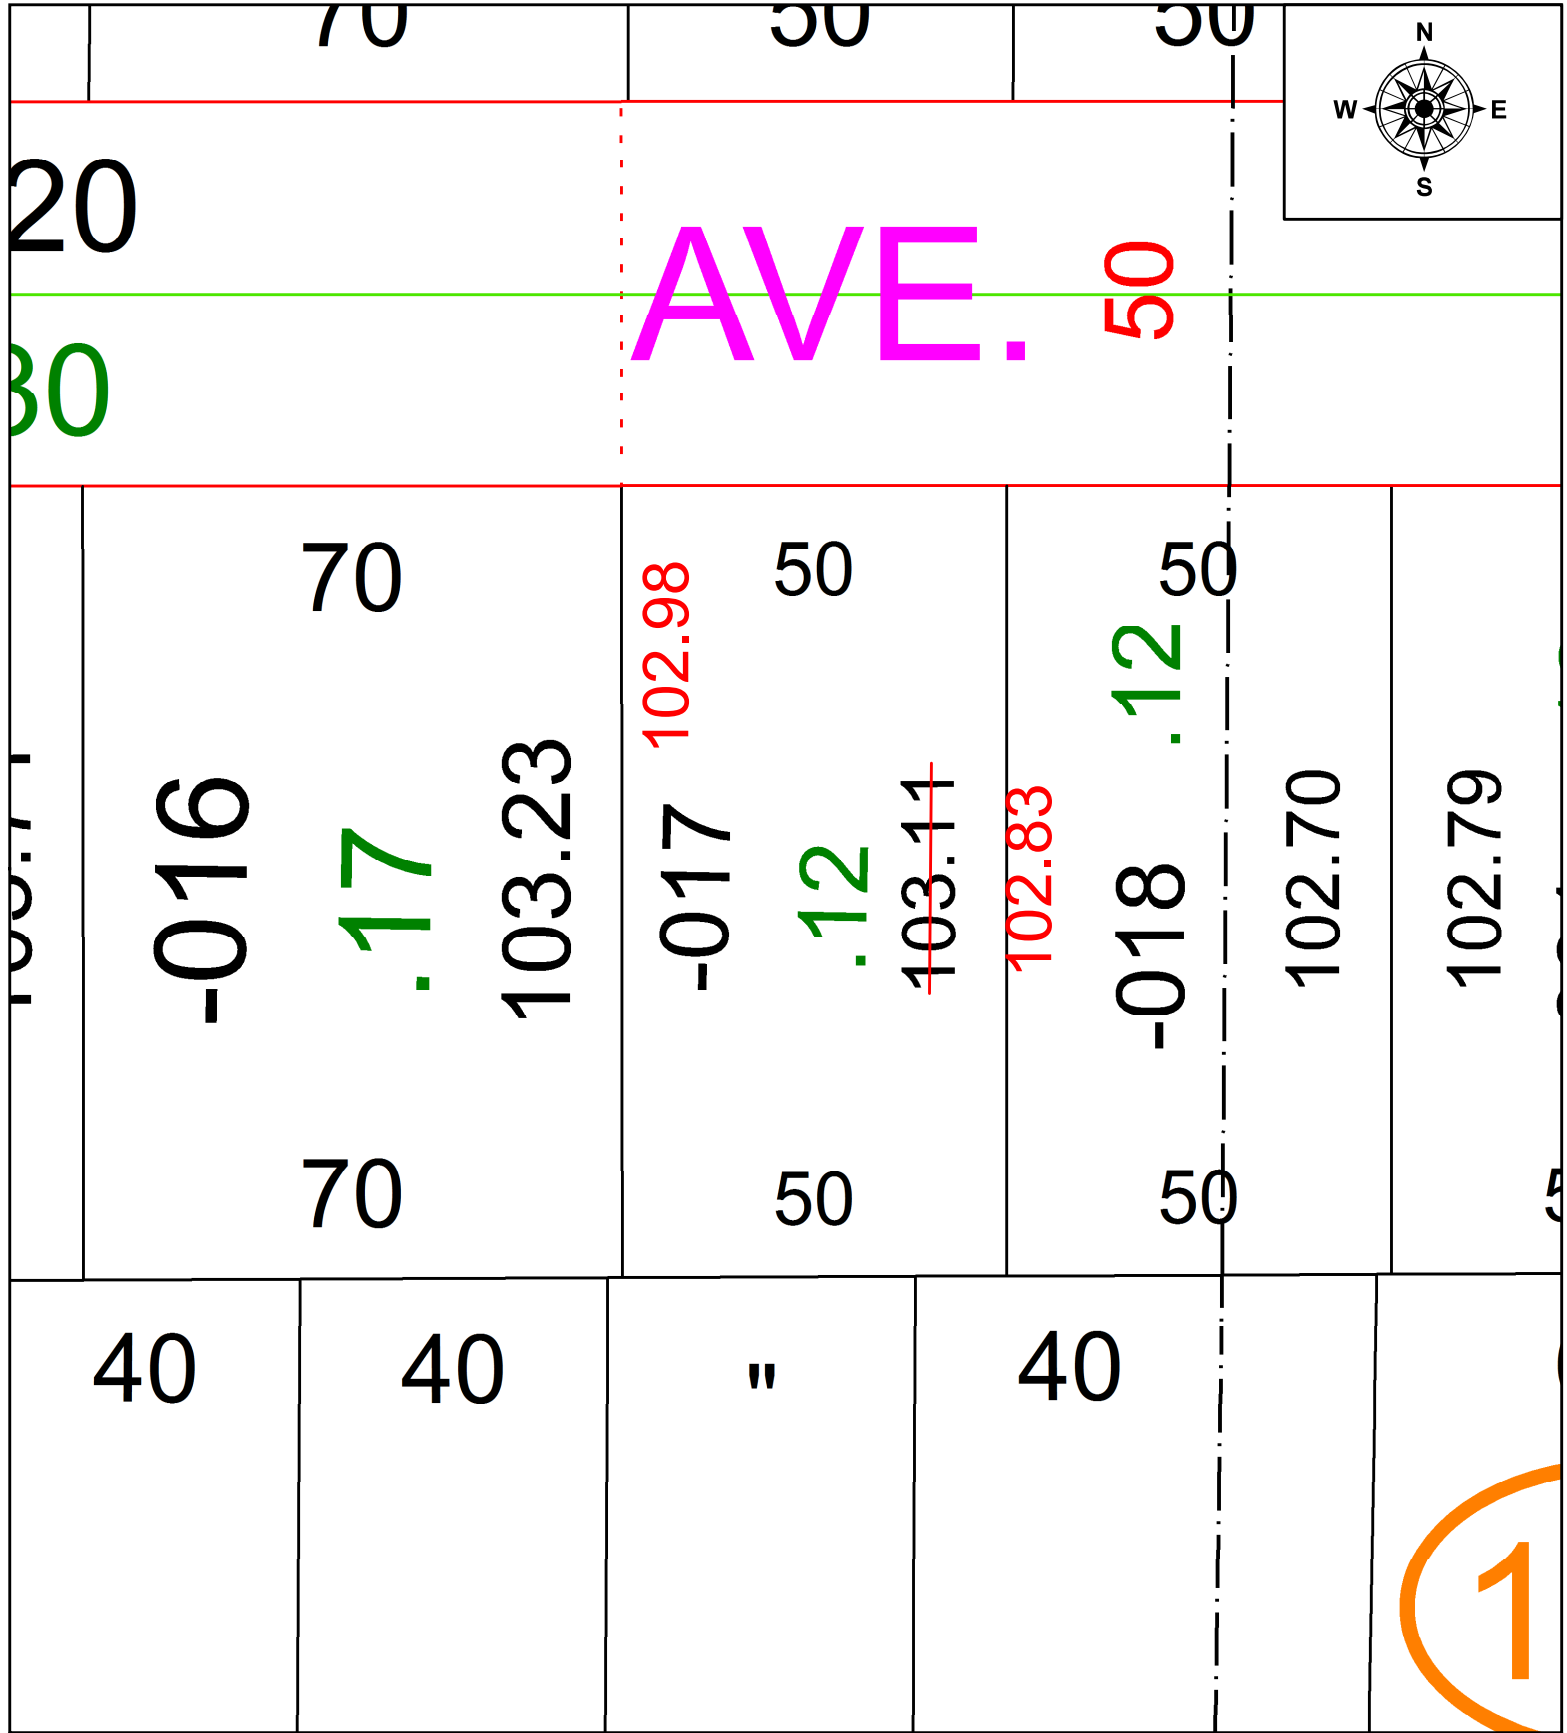

PARENT PARCEL: 06-24-025-102-017

CHILD PARCEL: **MAP CORRECTION ONLY**

STARTING POINT: C/L OF PENFIELD AND BELL AVE

21-04619-C

**SPLITS/DEEDS PROCESSED**  
 LORAIN COUNTY TAX MAP DEPARTMENT  
 226 MIDDLE AVE. ELYRIA, OH

SURVEYED BY: THOMAS A. SIMON  
 CLOSURE: 1: 200998  
 MAP PAGE(S): 06-78  
 APPROVED BY: AC DATE: 8/6/2021  
 SCALE: 1" = 25' PRIOR INSTRUMENT: 2020- 0759950