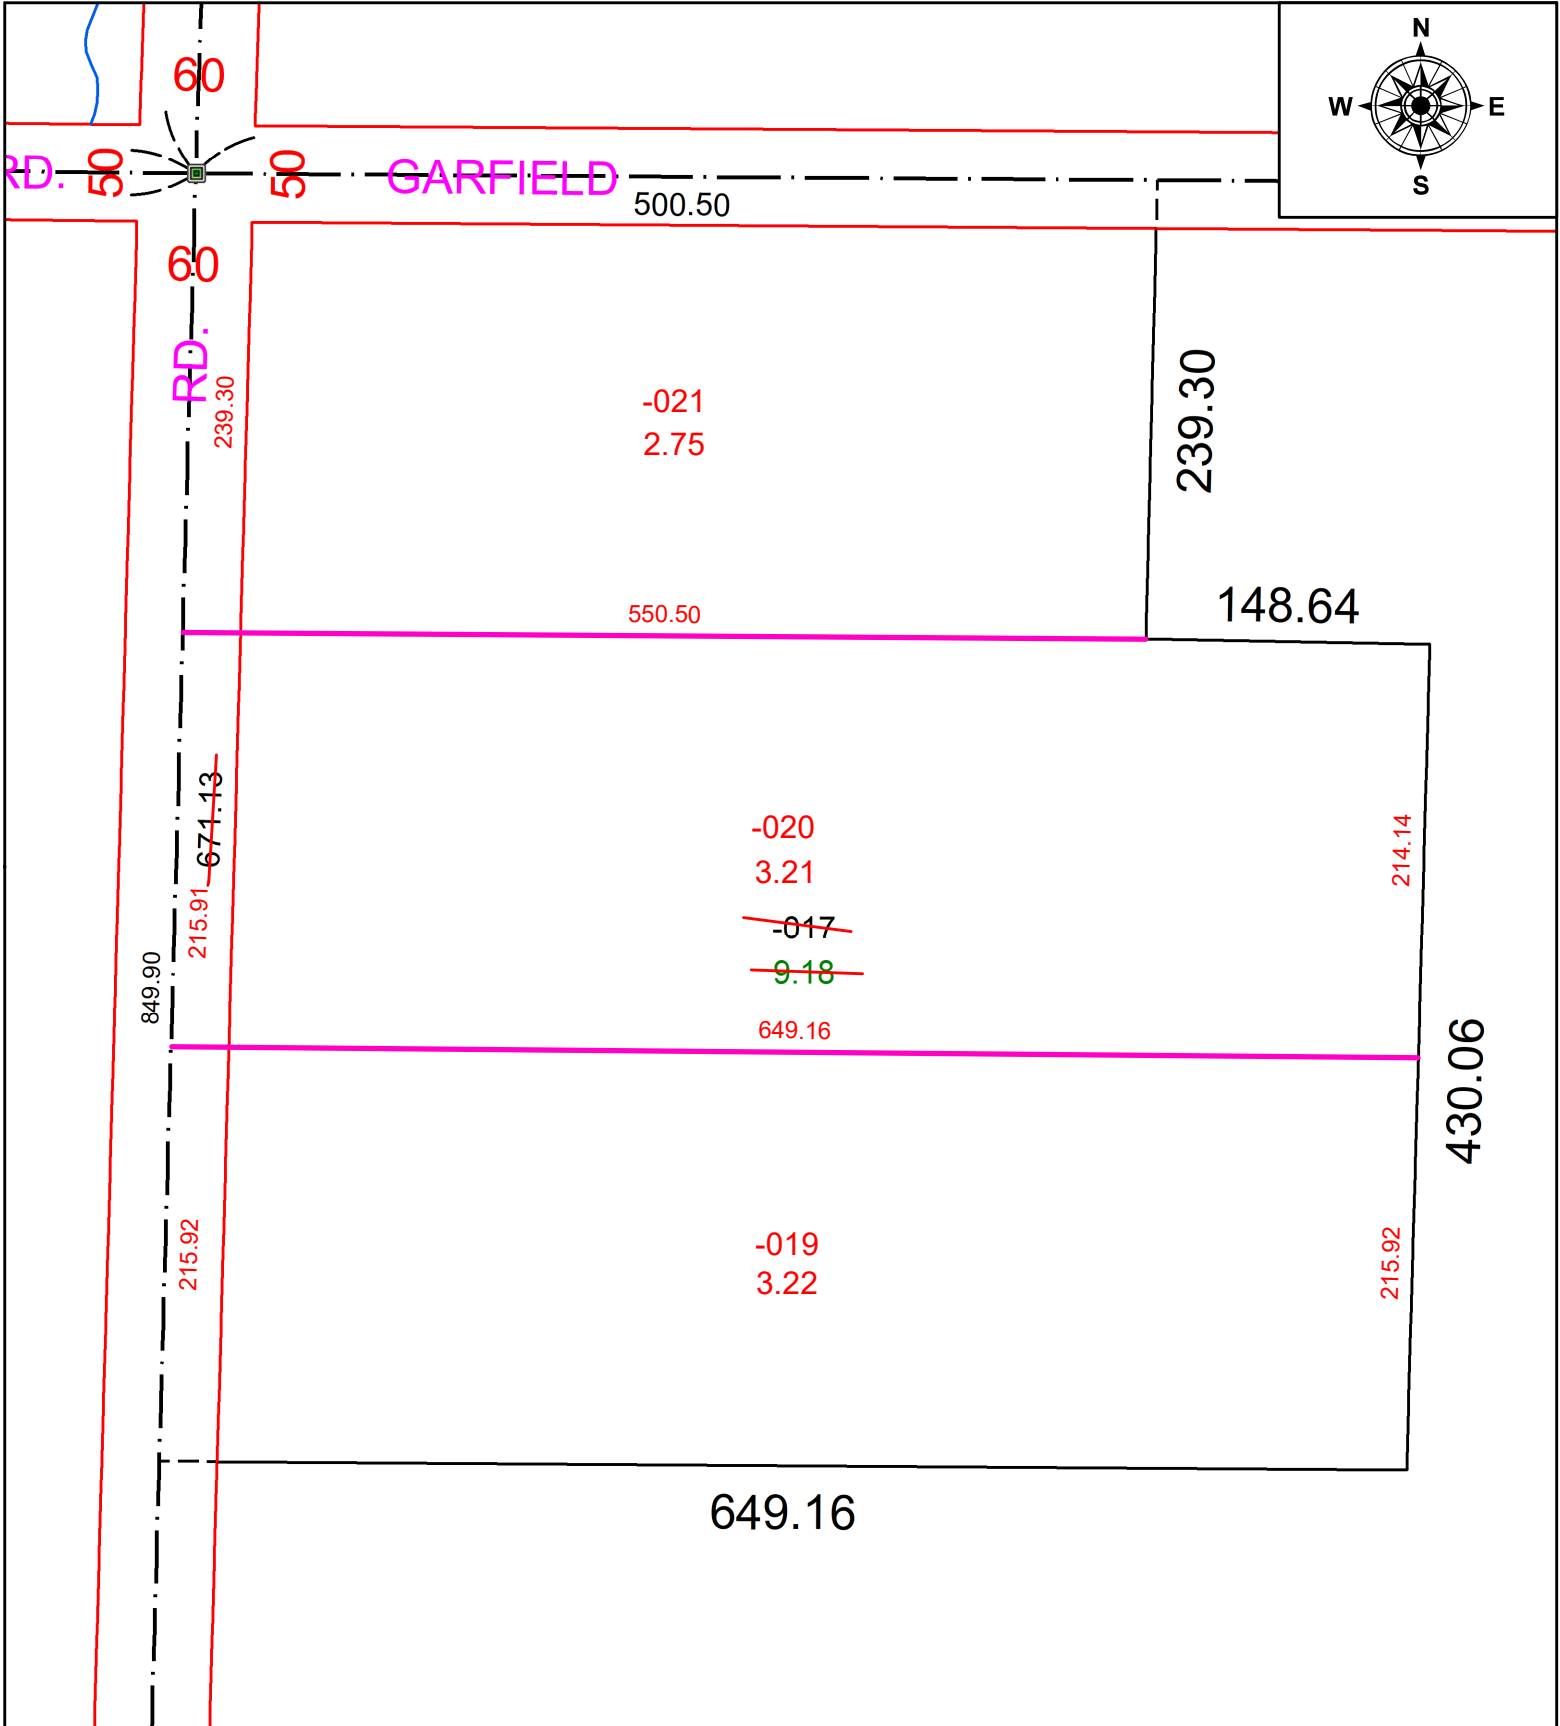

PARENT PARCEL: 09-00-052-000-017

CHILD PARCEL: 09-00-052-000-019 thru -021

STARTING POINT: CL OF GARFIELD RD. & QUARRY RD.

23-04617

SPLITS/DEEDS PROCESSED
 LORAIN COUNTY TAX MAP DEPARTMENT
 226 MIDDLE AVE. ELYRIA, OH

SURVEYED BY: PATRICK MCGANNON **SURVEY #:** 50791
CLOSURE: 1:1652793
MAP PAGE(S): 09-00-052
APPROVED BY: DMA **DATE:** 1/24/2023
SCALE: 1" = 100' **PRIOR INSTRUMENT:** 2022-0899716