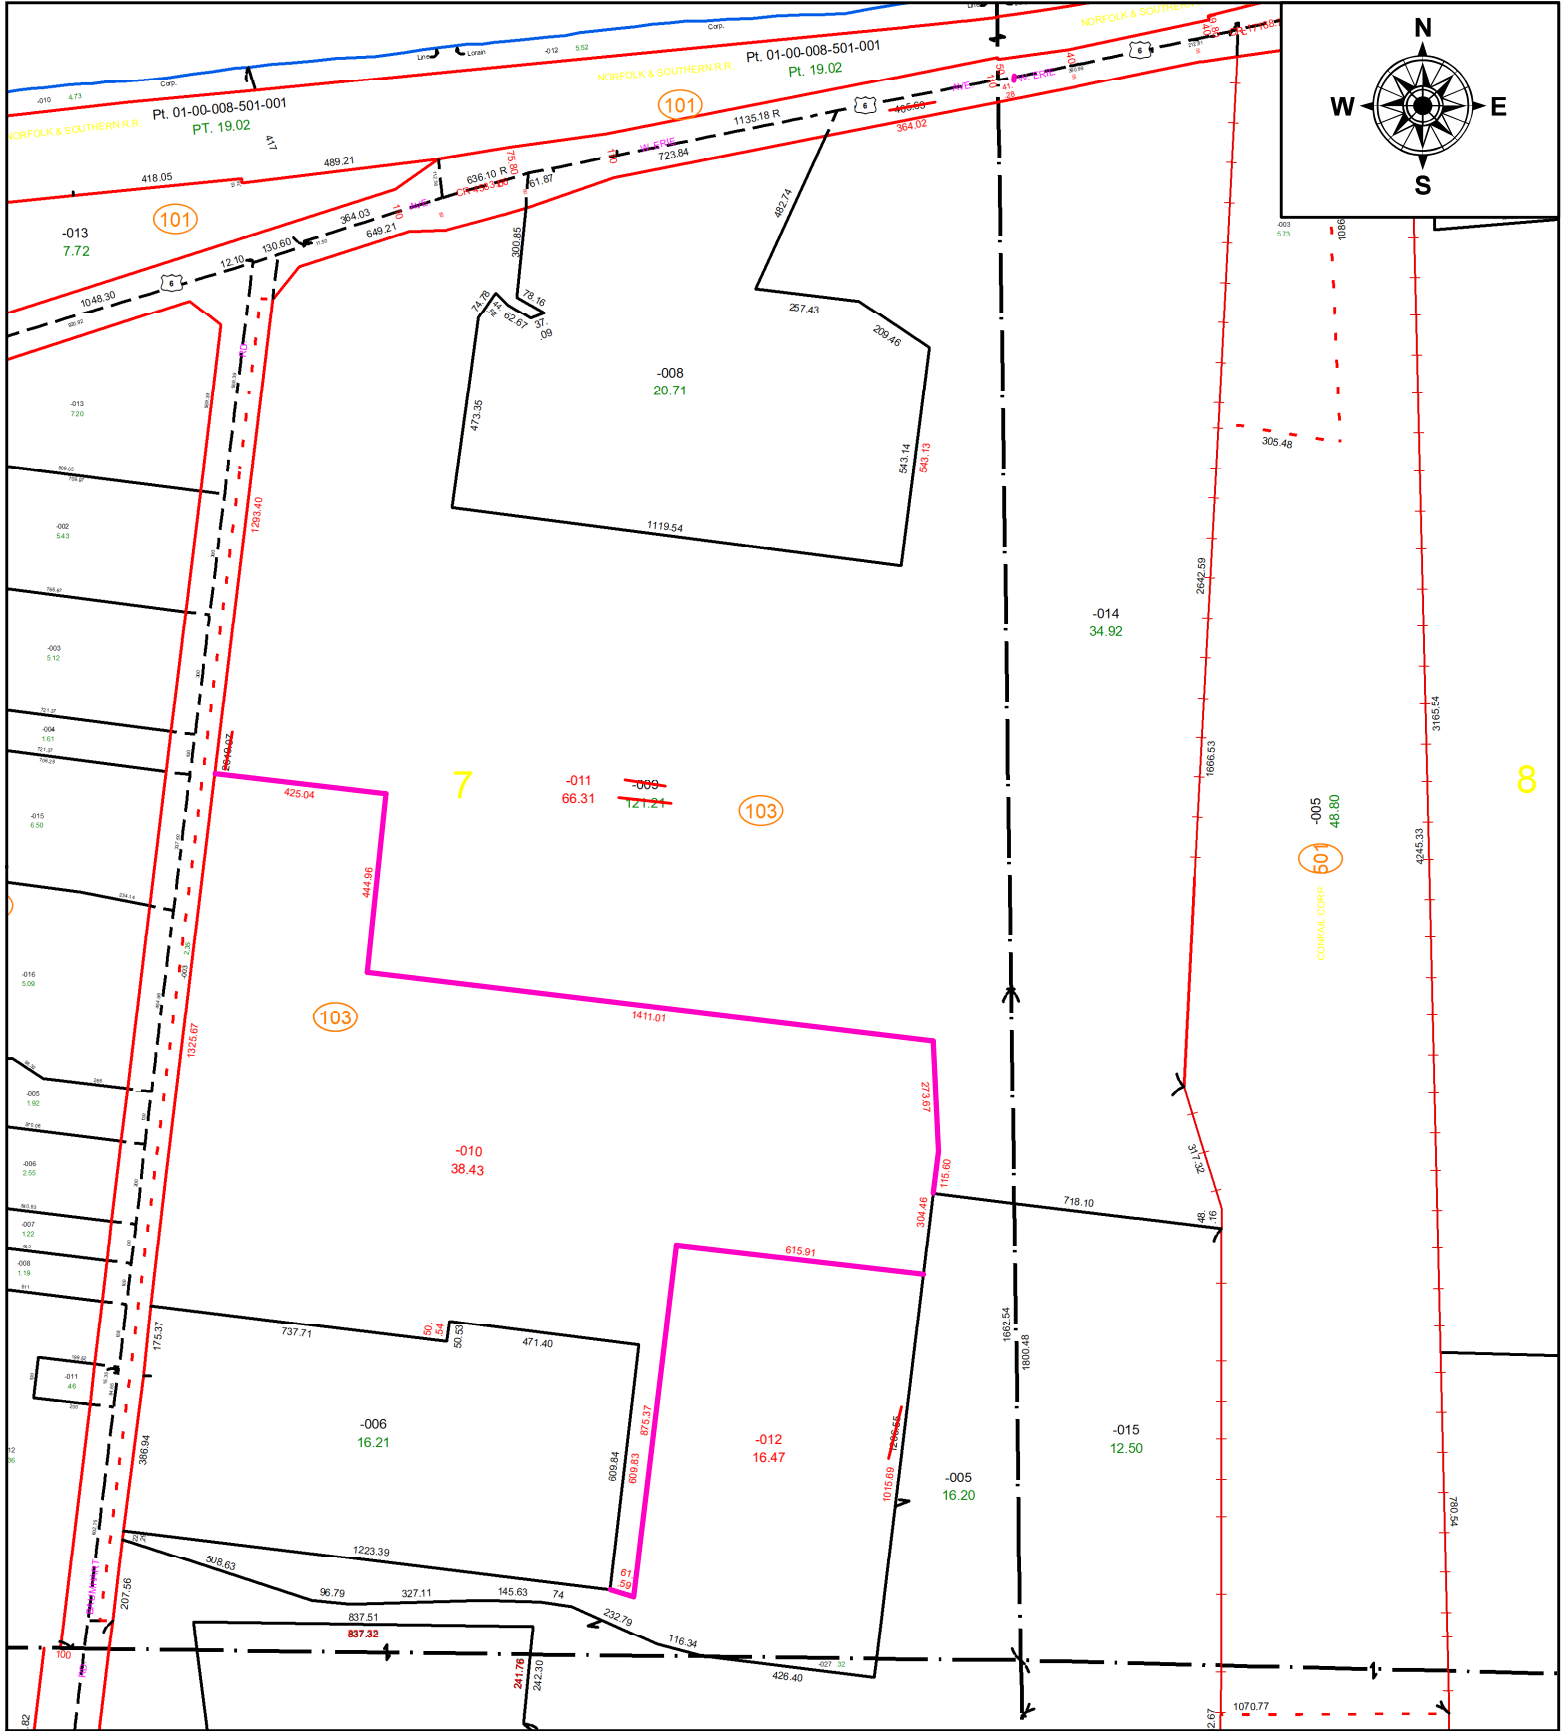

PARENT PARCEL: 01-00-007-103-009 & 01-00-008-000-014

CHILD PARCEL: 01-00-007-103-010 thru -012, 01-00-008-000-014 ST. TRN. 01-00-010-000-027 ST. TRN.

STARTING POINT: CL OF BAUMART RD. & WEST ERIE AVE.

23-04615

**SPLITS/DEEDS PROCESSED**  
 LORAIN COUNTY TAX MAP DEPARTMENT  
 226 MIDDLE AVE. ELYRIA, OH

**SURVEYED BY:** JOHN ALBAN **SURVEY #:** 50789  
**CLOSURE:** 1:2117652  
**MAP PAGE(S):** 01-00-007 & -008  
**APPROVED BY:** DMA **DATE:** 1/20/2023  
**SCALE:** 1" = 475' **PRIOR INSTRUMENT:** 2016-0593812