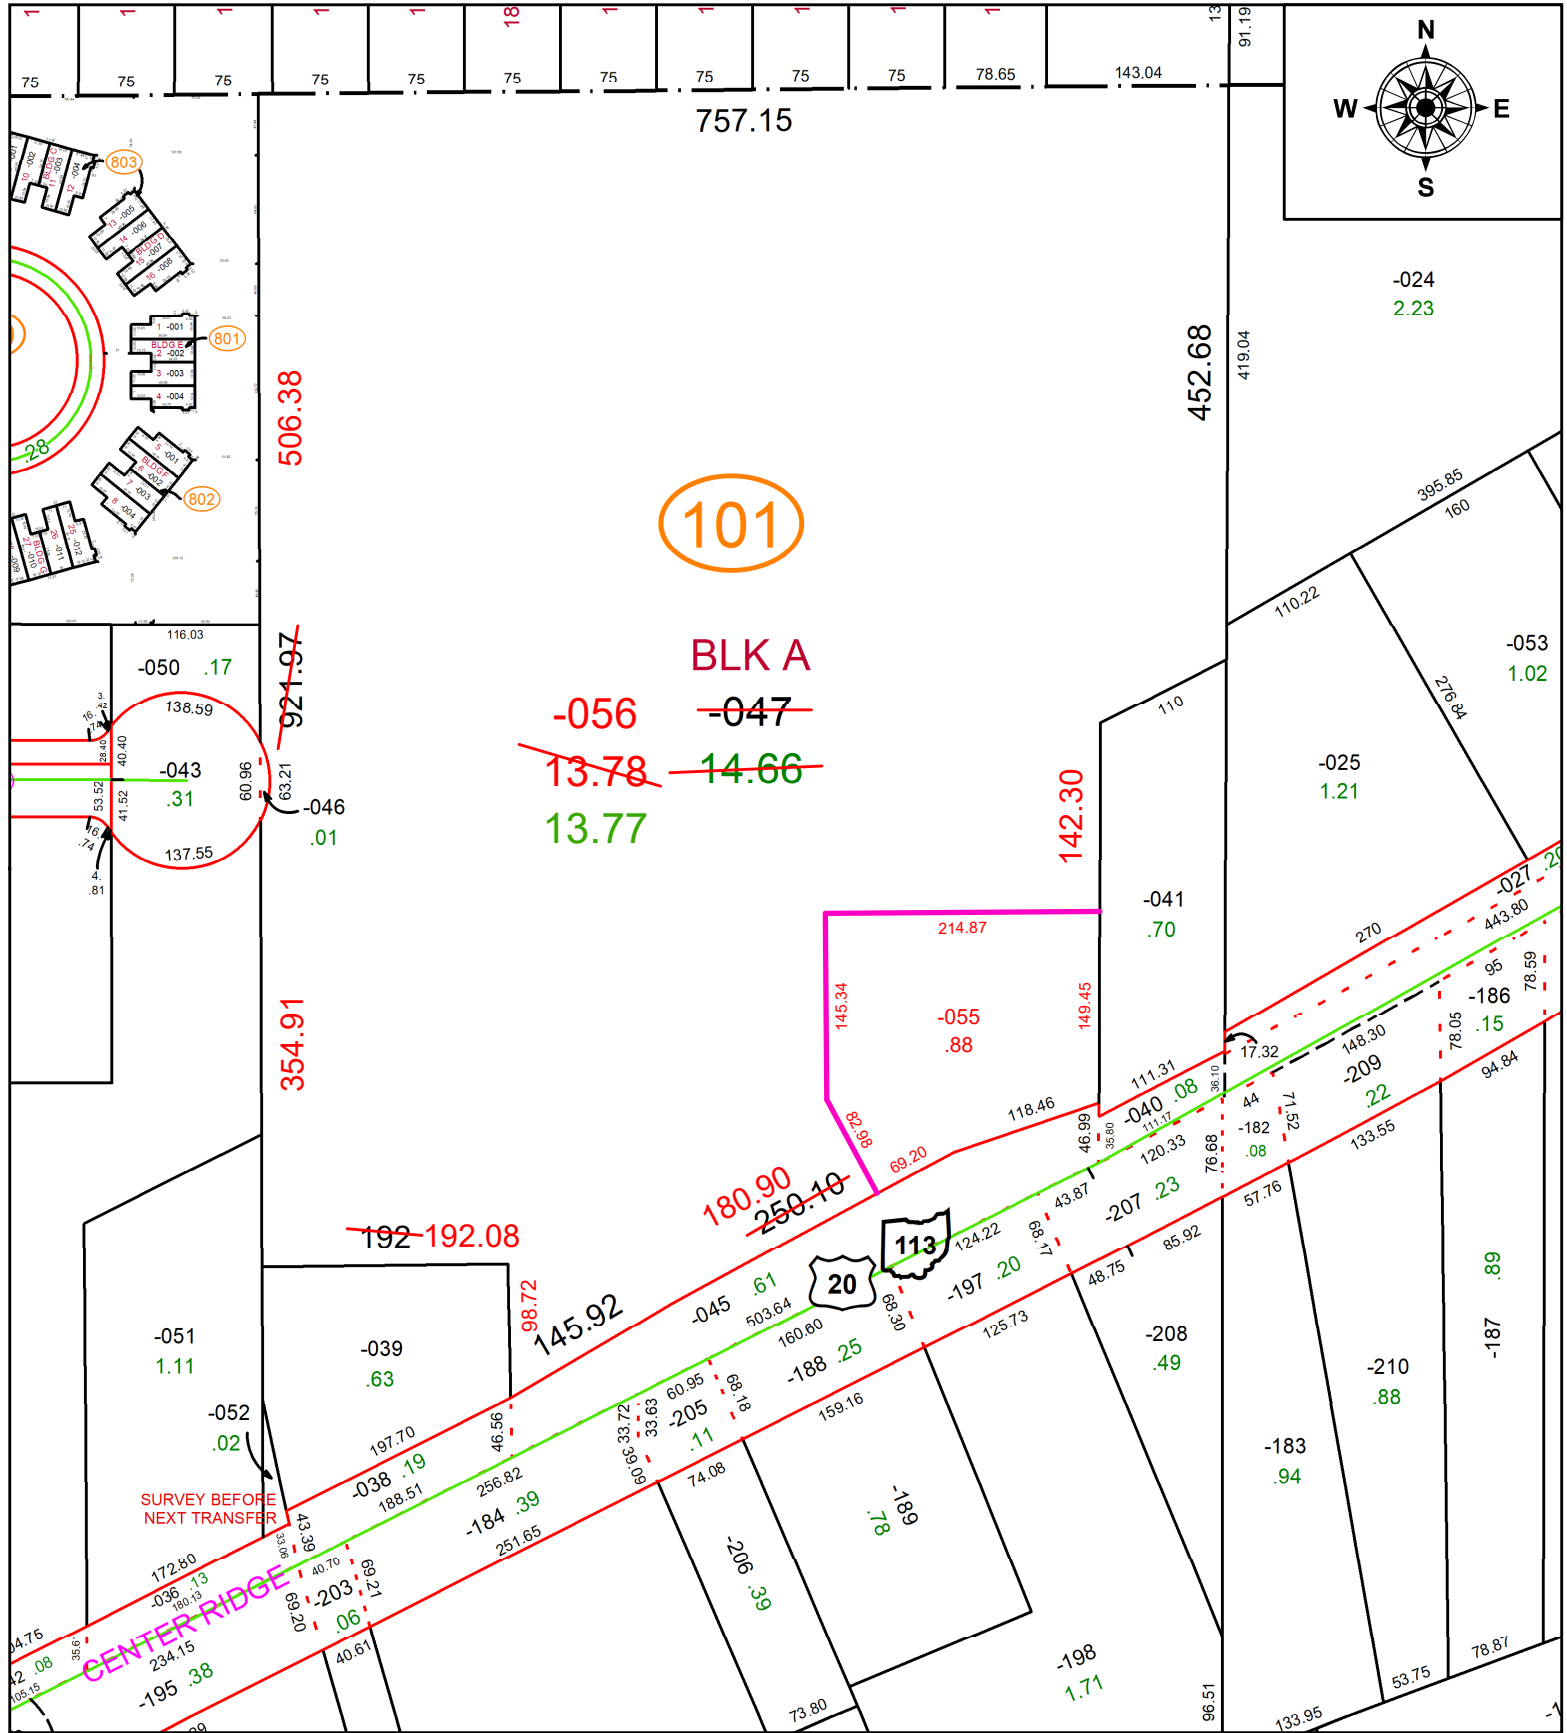

PARENT PARCEL: 07-00-016-101-047

CHILD PARCEL: 07-00-016-101-055 & -056

STARTING POINT: CL OF CENTER RIDGE RD. & JAYCOX RD.

23-04614

SPLITS/DEEDS PROCESSED
 LORAIN COUNTY TAX MAP DEPARTMENT
 226 MIDDLE AVE. ELYRIA, OH

SURVEYED BY: DANIEL CLIPSE
CLOSURE: 1:242097
MAP PAGE(S): 07-00-016
APPROVED BY: DMA **DATE:** 1/19/2023
SCALE: 1" = 150' **PRIOR INSTRUMENT:** D.V. 1165 PG. 577

SURVEY #: 50787