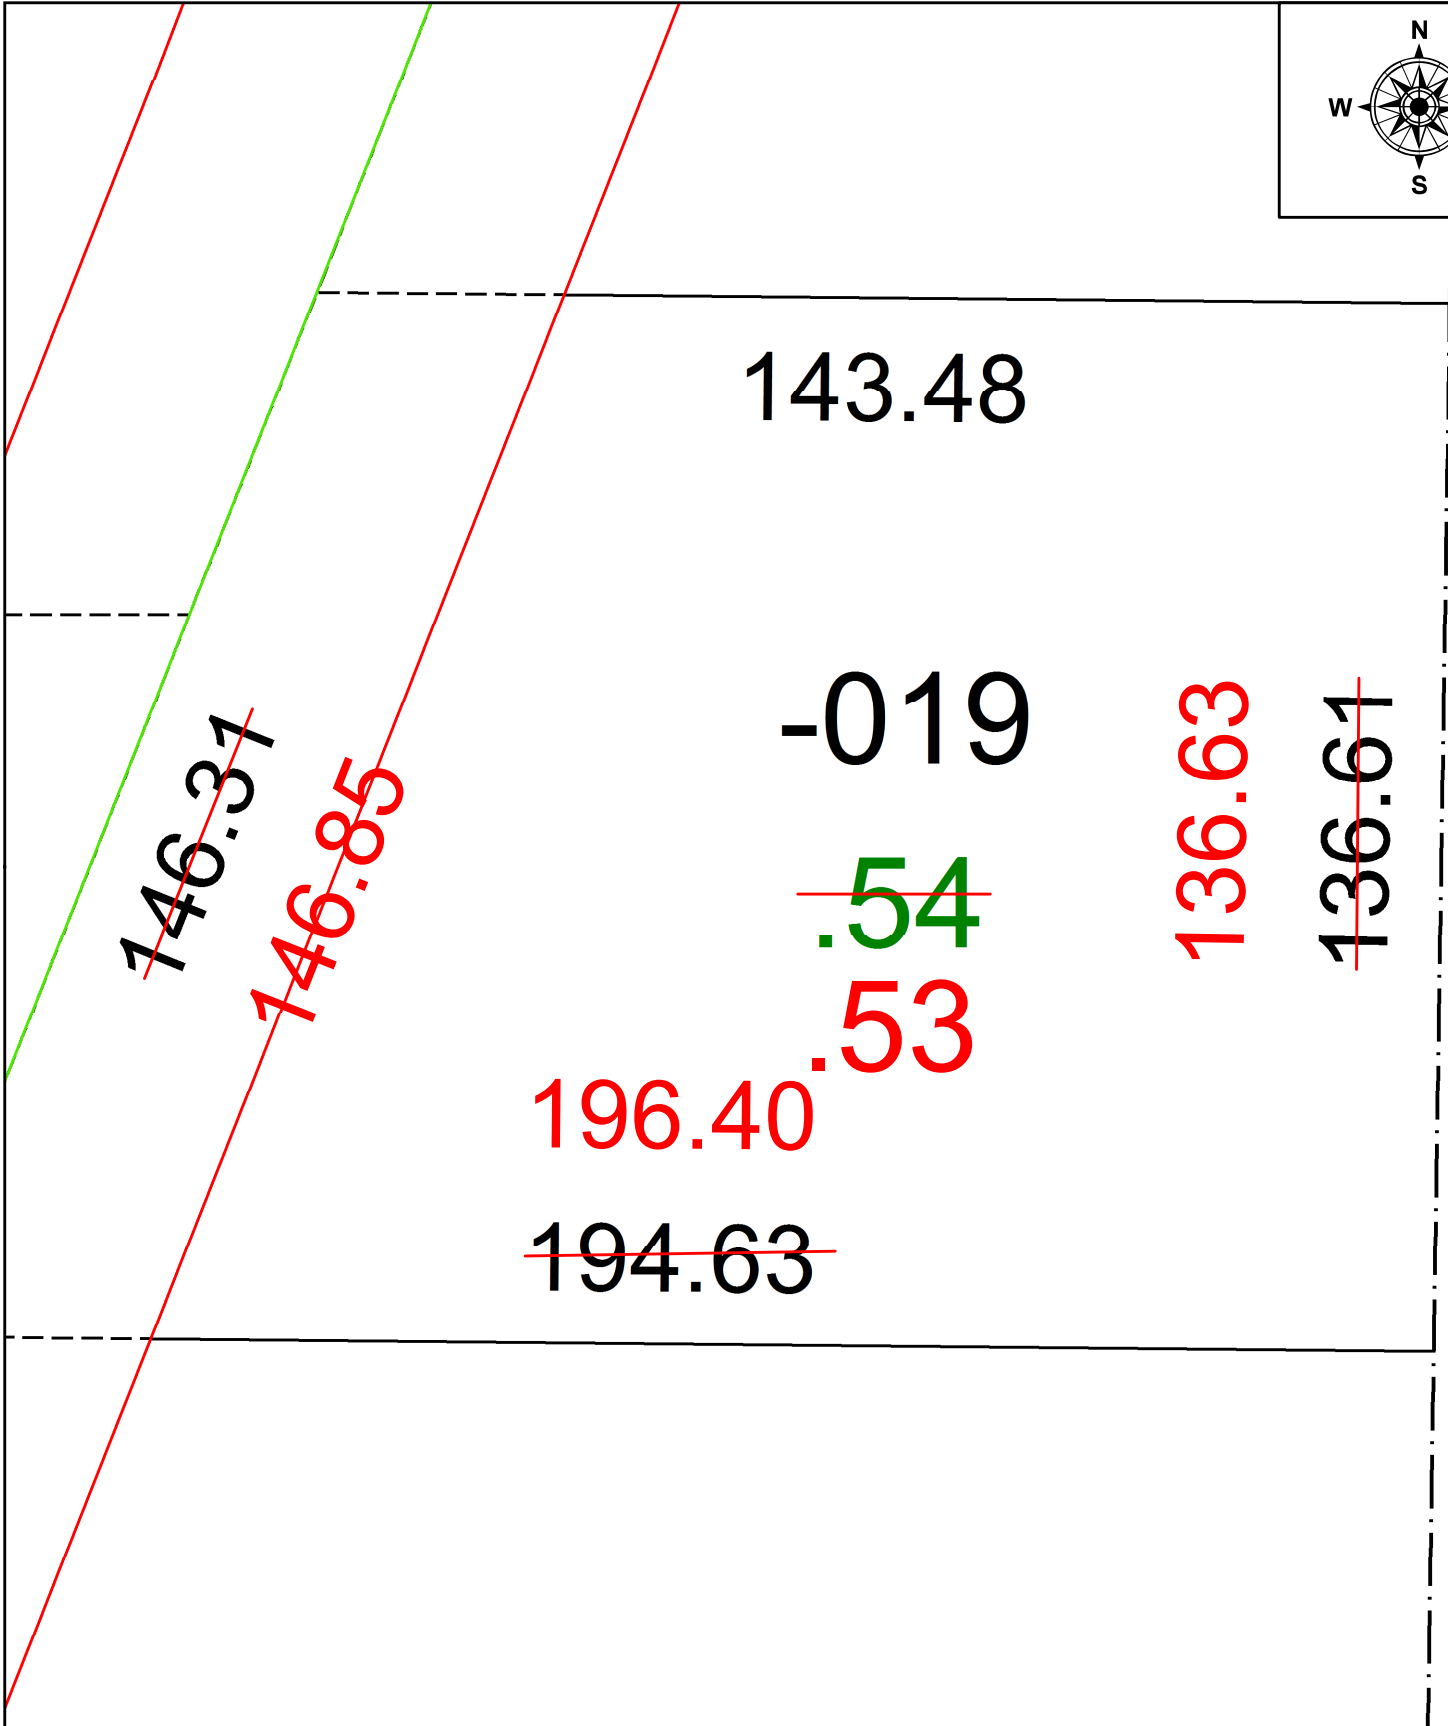

PARENT PARCEL: 05-00-055-000-019

CHILD PARCEL: **AC CORR FROM 0.54 PER SURV BY THOMAS SIMON**

STARTING POINT: SE CORNER OF OL 55

21-04604-C

**SPLITS/DEEDS PROCESSED**  
 LORAIN COUNTY TAX MAP DEPARTMENT  
 226 MIDDLE AVE. ELYRIA, OH

SURVEYED BY: THOMAS A. SIMON

CLOSURE: 1: 98141

MAP PAGE(S): 05-00-055

APPROVED BY: AC DATE: 7/6/2021

SCALE: 1" = 25 PRIOR INSTRUMENT: 2019-0741172