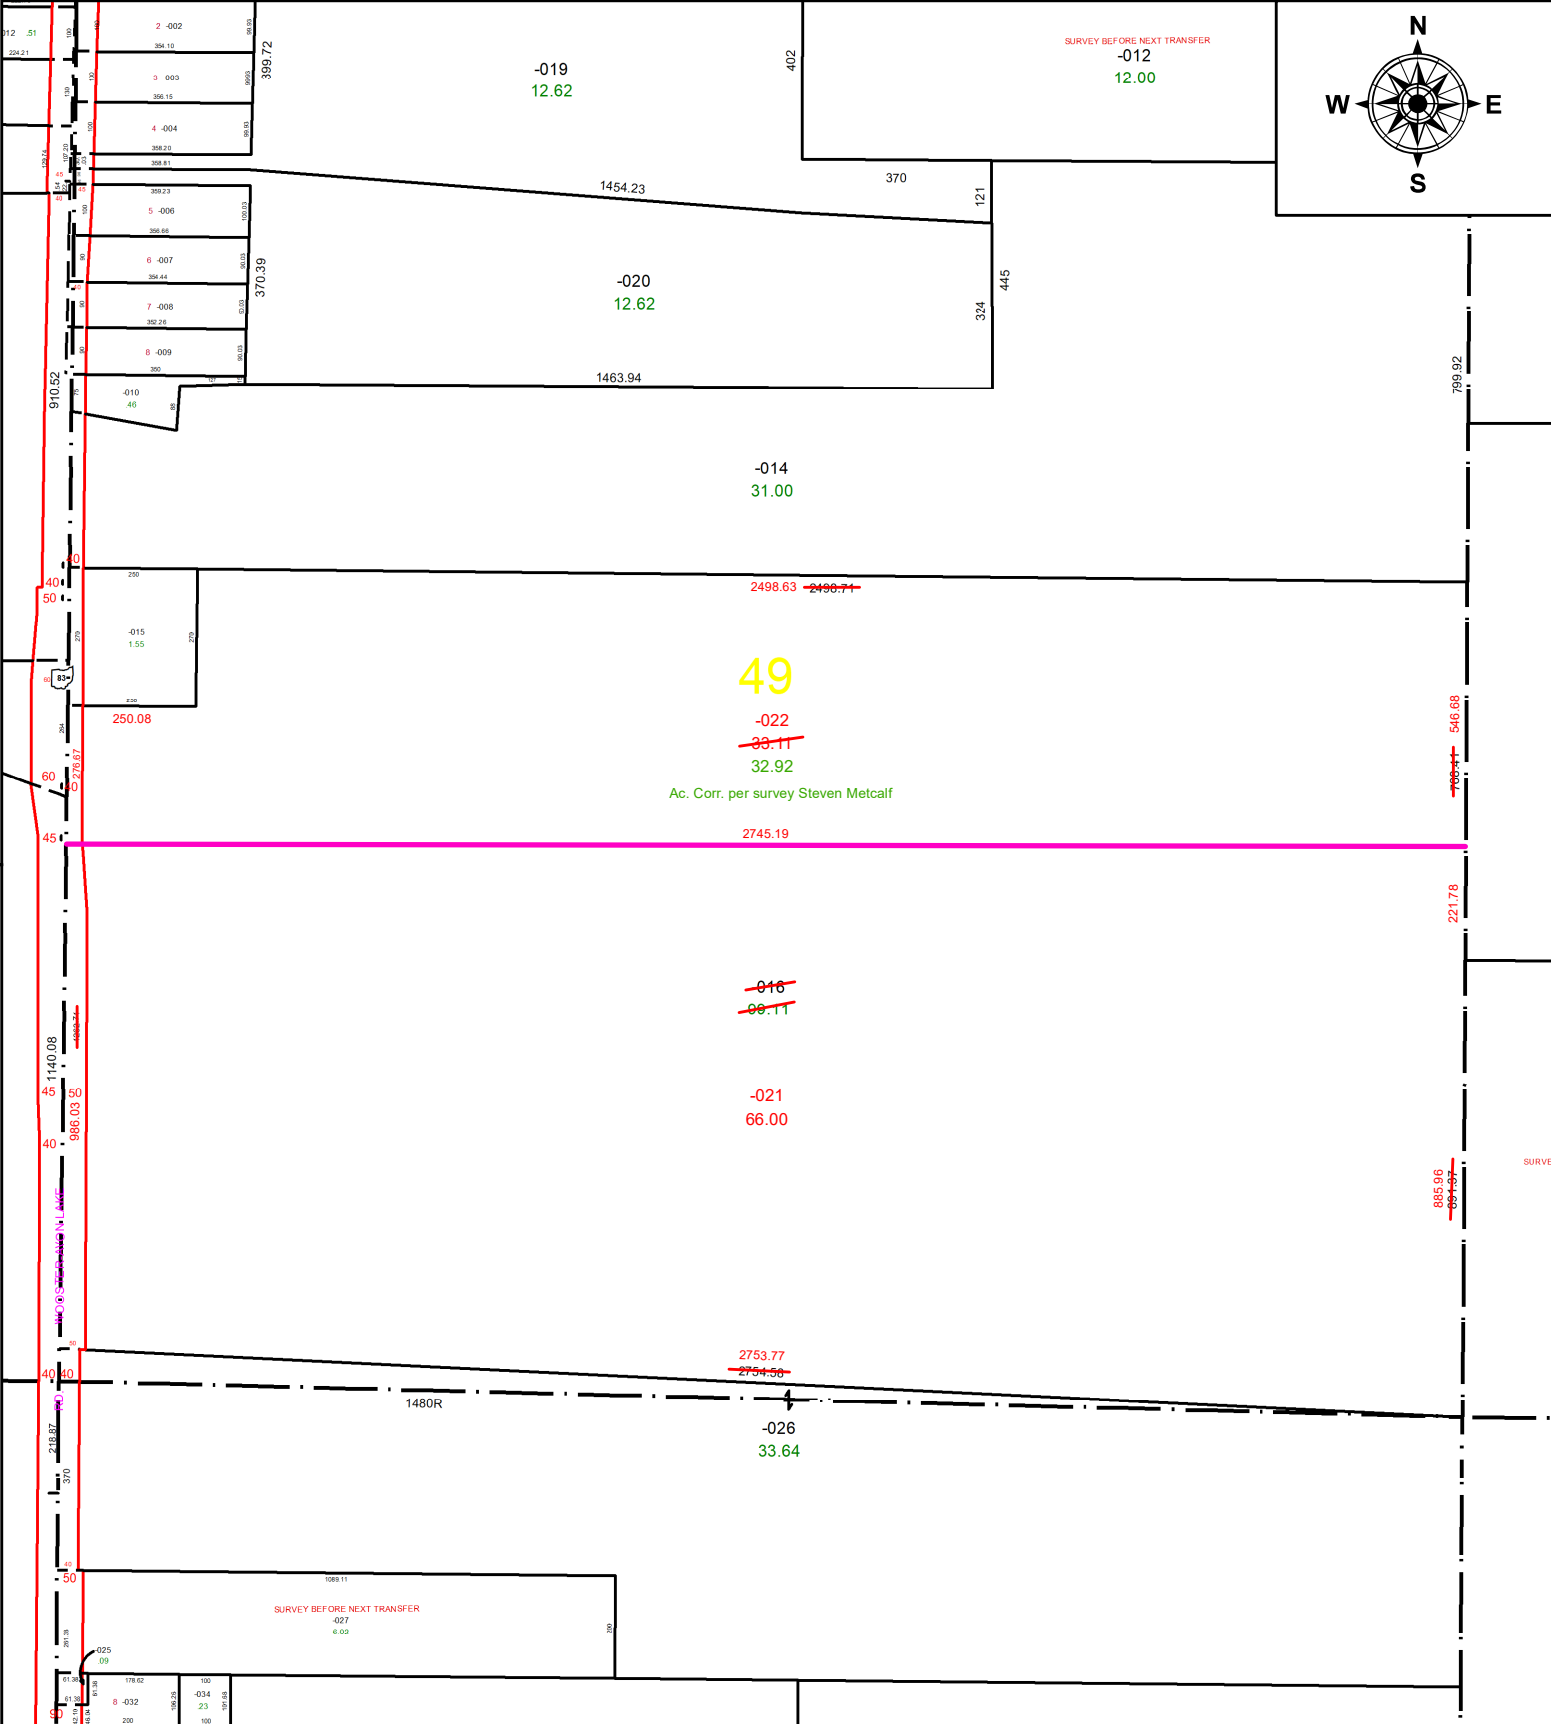

PARENT PARCEL: 11-00-049-000-016
 CHILD PARCEL: 11-00-049-000-021 & -022
 STARTING POINT: CL OF COOLEY RD. & S.R. 83.

22-04603

SPLITS/DEEDS PROCESSED
 LORAIN COUNTY TAX MAP DEPARTMENT
 226 MIDDLE AVE. ELYRIA, OH

SURVEYED BY: STEVEN METCALF **SURVEY #:** 50766
CLOSURE: 1:1098401
MAP PAGE(S): 11-00-049
APPROVED BY: DMA **DATE:** 12/22/2022
SCALE: 1" = 375' **PRIOR INSTRUMENT:** 2021-0856434