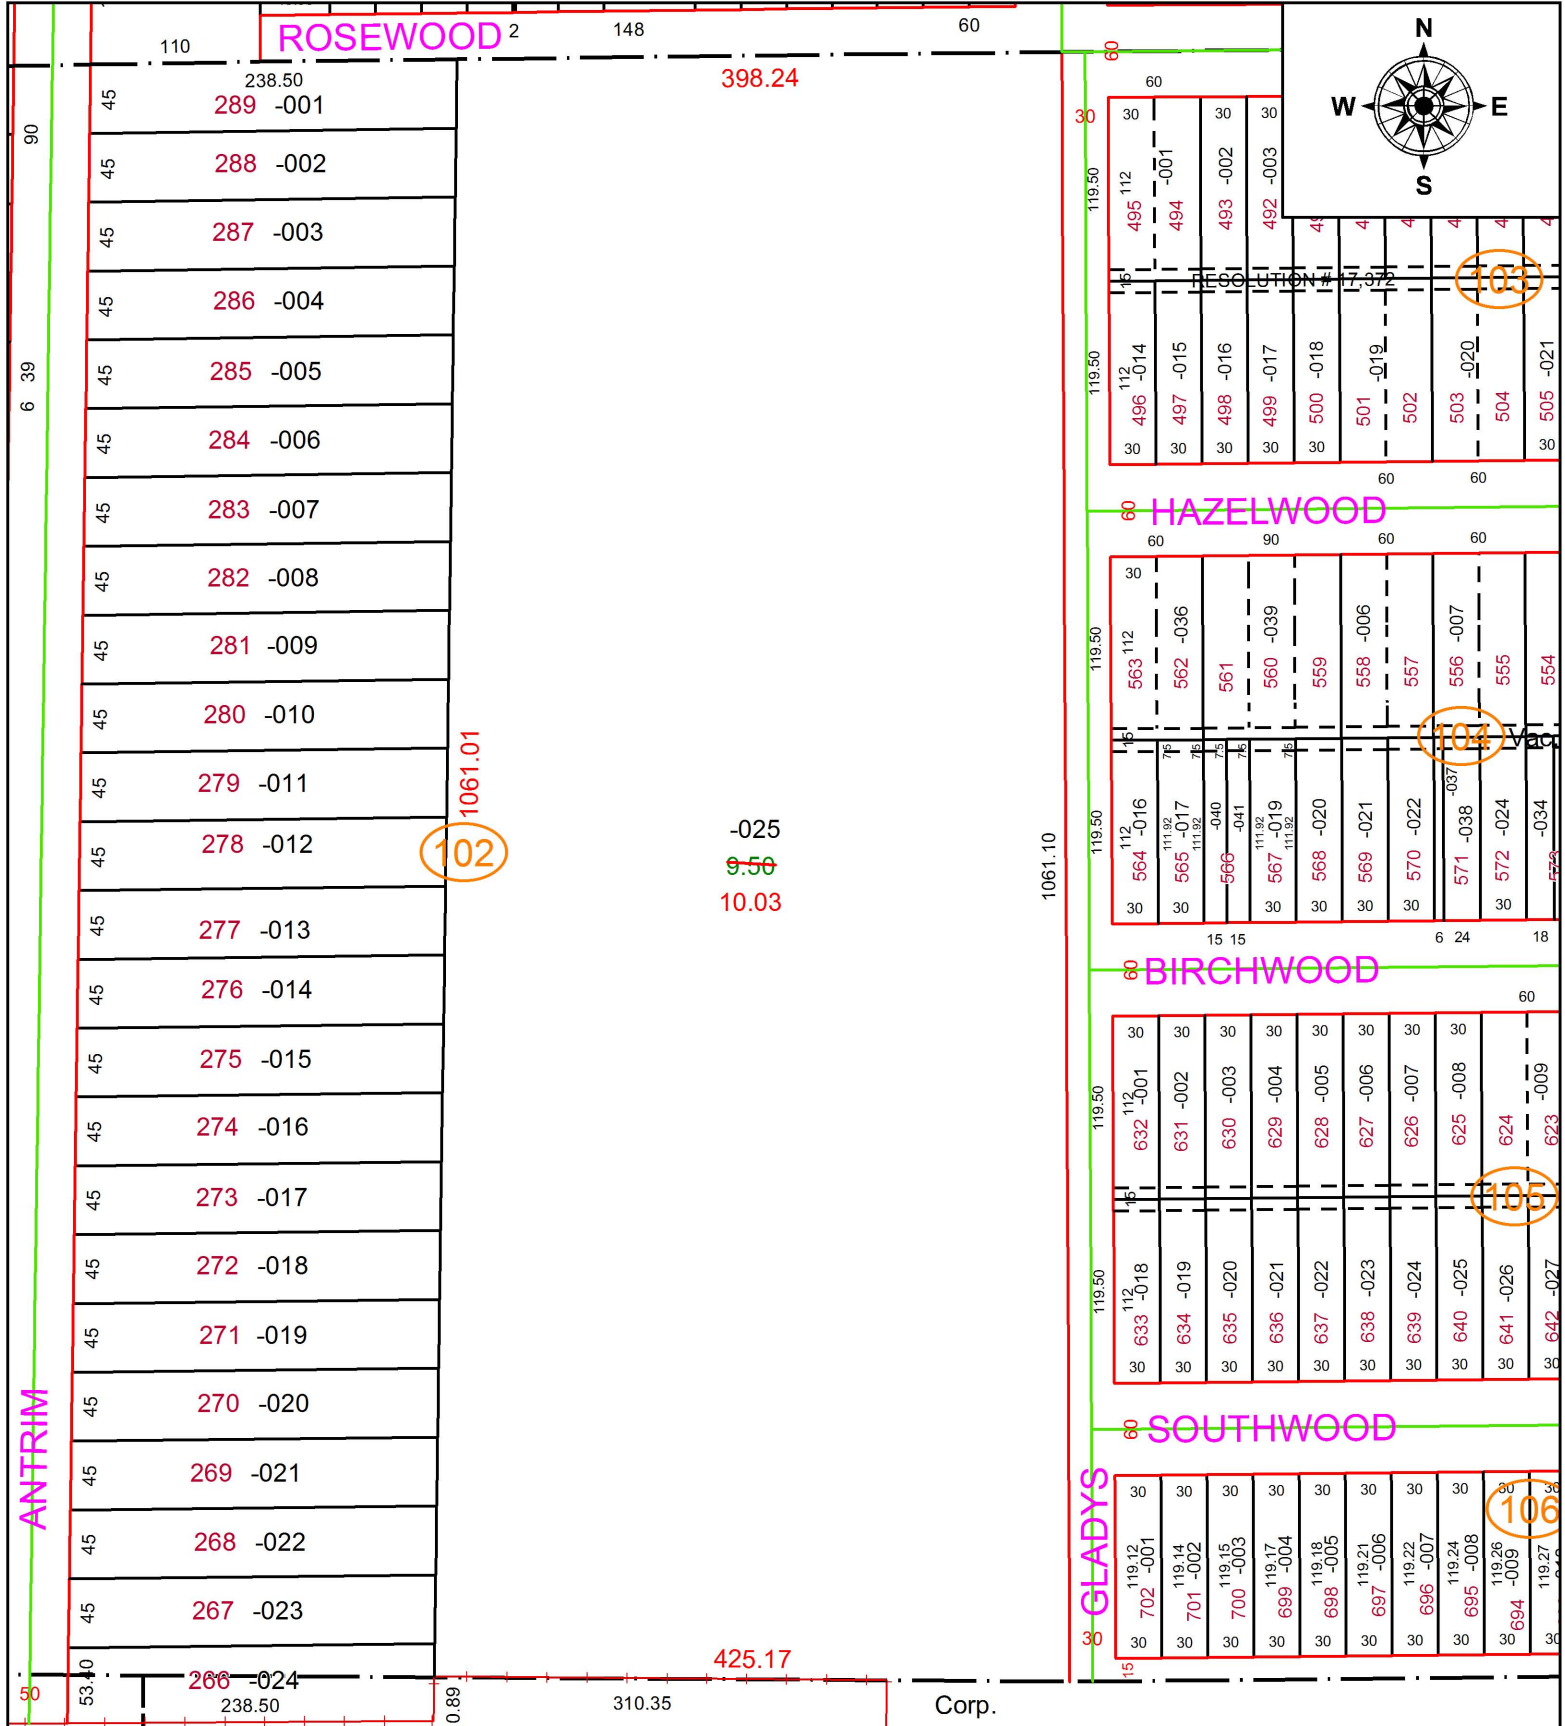

PARENT PARCEL: 06-22-017-102-025

CHILD PARCEL: **ACREAGE CORRECTION**

STARTING POINT: C/L GLADYS AVE AND N. LINE OF OL 17

21-04599-C

SPLITS/DEEDS PROCESSED
 LORAIN COUNTY TAX MAP DEPARTMENT
 226 MIDDLE AVE. ELYRIA, OH

SURVEYED BY: WILFREDO BARBOSA

CLOSURE: 1: 463567

MAP PAGE(S): 06-7

APPROVED BY: AC **DATE:** 7/1/2021

SCALE: 1" = 125 **PRIOR INSTRUMENT:** 2016-0579375