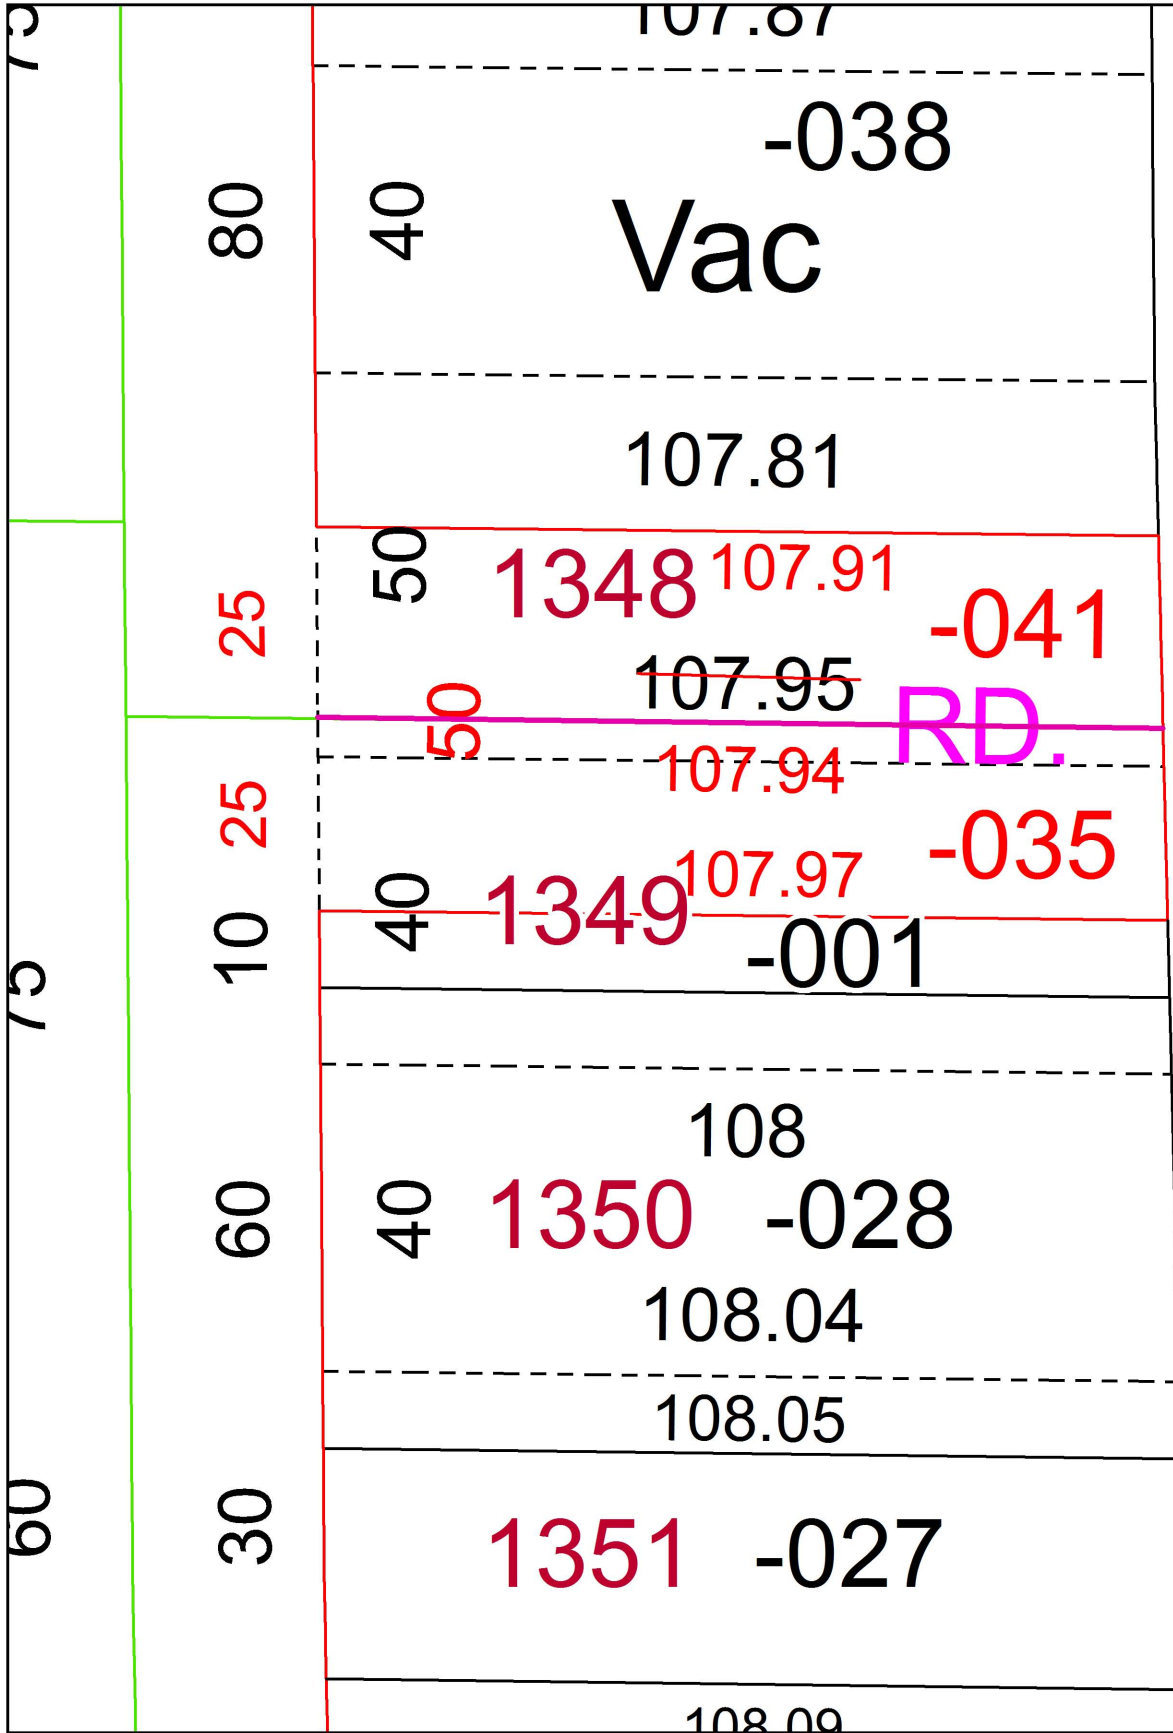

PARENT PARCEL: ADD TO DUP
CHILD PARCEL: 01-00-002-118-041, 01-00-002-122-035
STARTING POINT: PER ORDINANCE 2021-36

21-04598-V

842.55

SPLITS/DEEDS PROCESSED
LORAIN COUNTY TAX MAP DEPARTMENT
226 MIDDLE AVE. ELYRIA, OH

SURVEYED BY: PATRICK A. MCGANNON
CLOSURE: 1: 17919
MAP PAGE(S): 01-00-002-D
APPROVED BY: AC DATE: 6/29/2021
SCALE: 1" = 25' PRIOR INSTRUMENT: VOL. 23 PG. 20