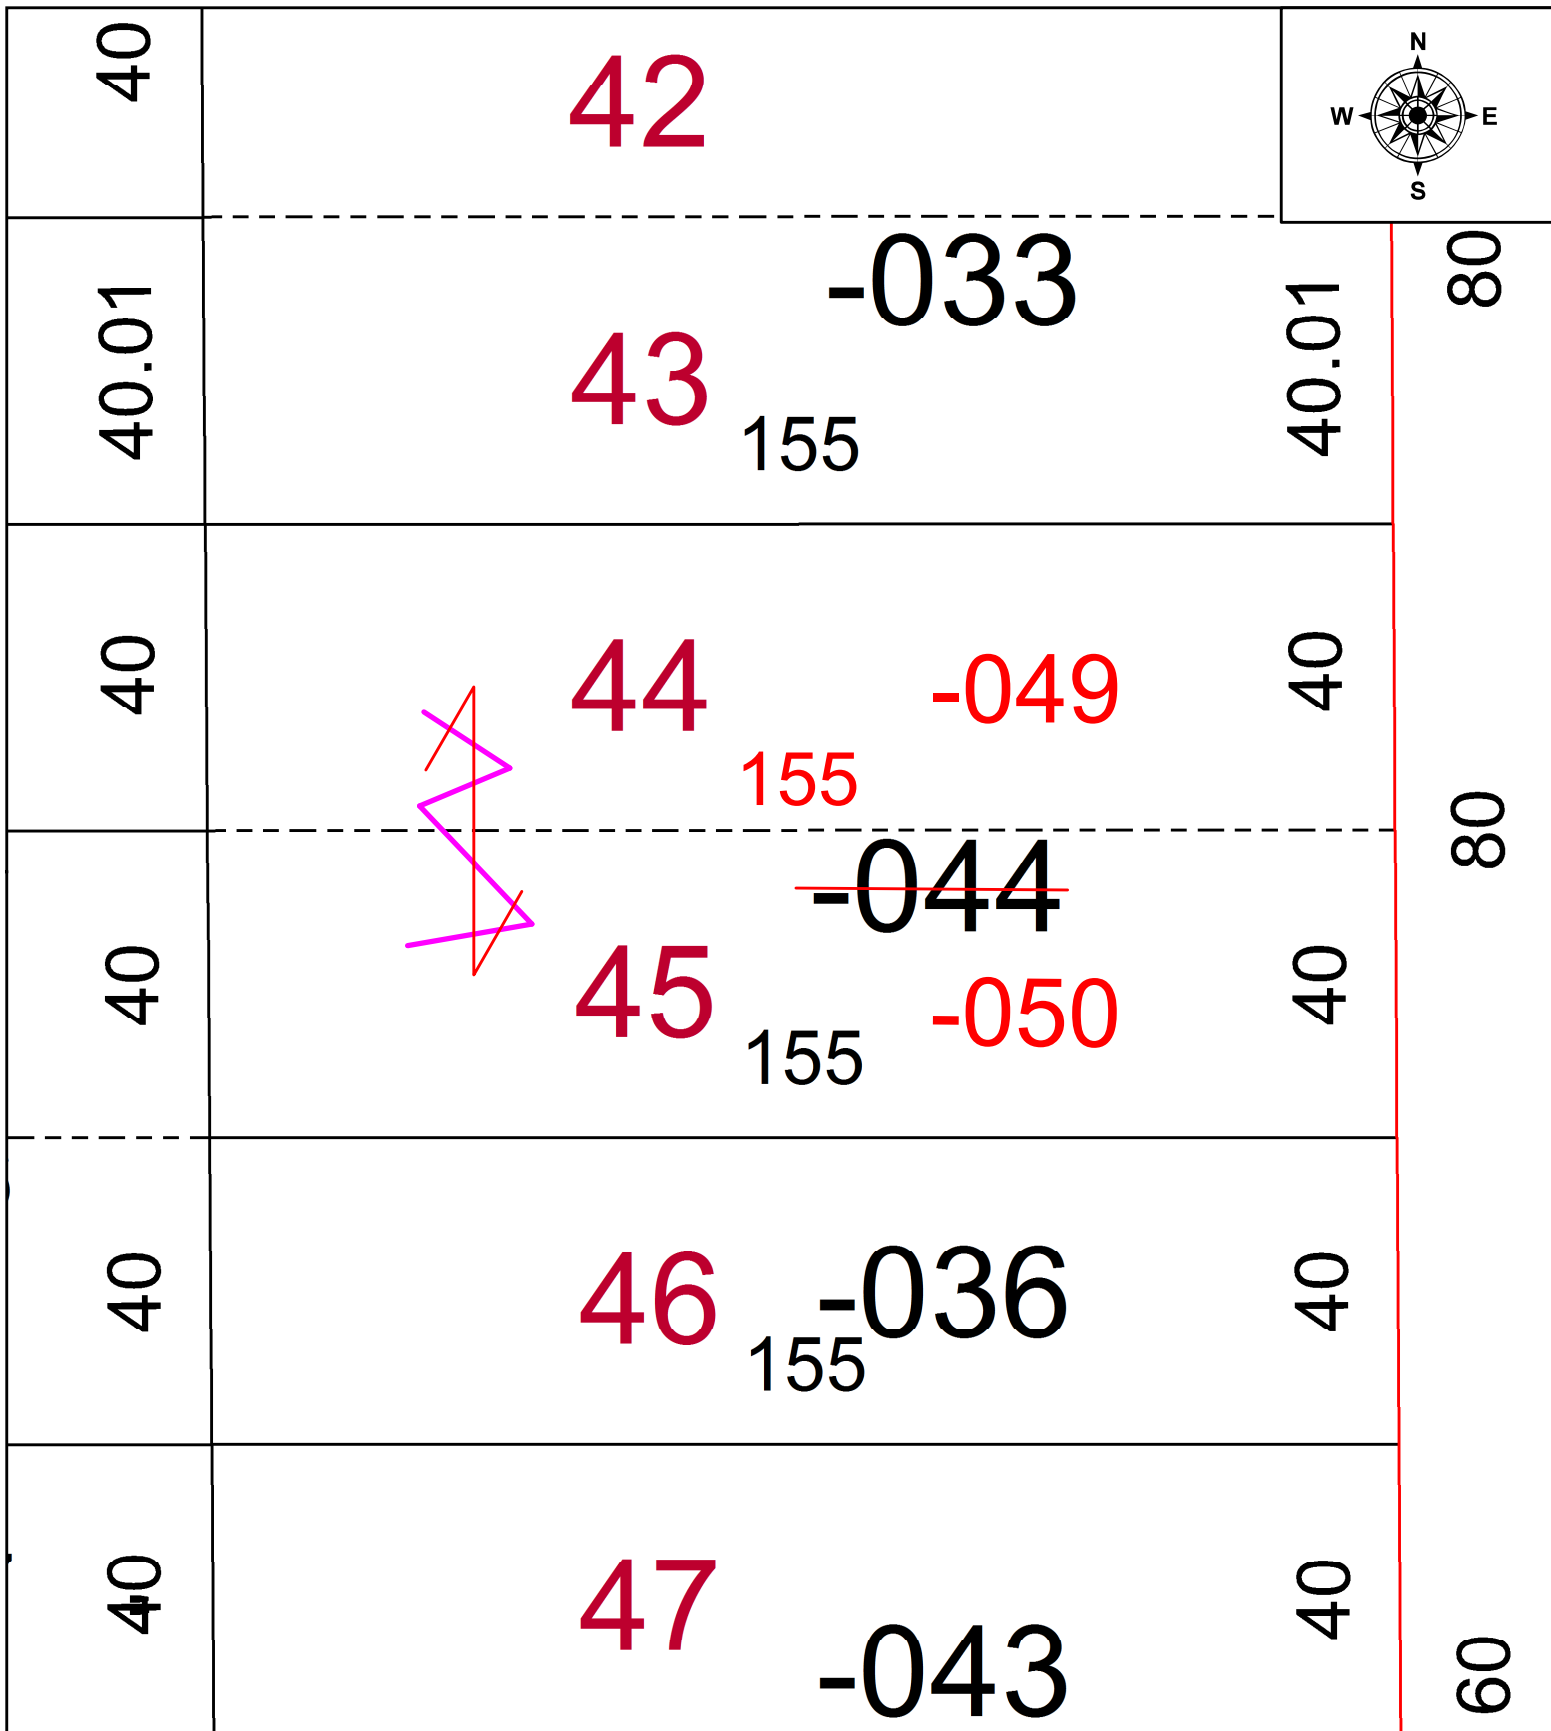

PARENT PARCEL: 04-00-030-133-044

CHILD PARCEL: 04-00-030-133-049 & -050

STARTING POINT: UNCOMBINATION PER INSTRUMENT # 2021-0799602

21-04597-U

SPLITS/DEEDS PROCESSED
 LORAIN COUNTY TAX MAP DEPARTMENT
 226 MIDDLE AVE. ELYRIA, OH

SURVEYED BY: _____ N/A
 CLOSURE: _____ N/A
 MAP PAGE(S): 04-00-030
 APPROVED BY: _____ WRZ DATE: 6-29-2021
 SCALE: 1" = 25' PRIOR INSTRUMENT: 2021-0799602