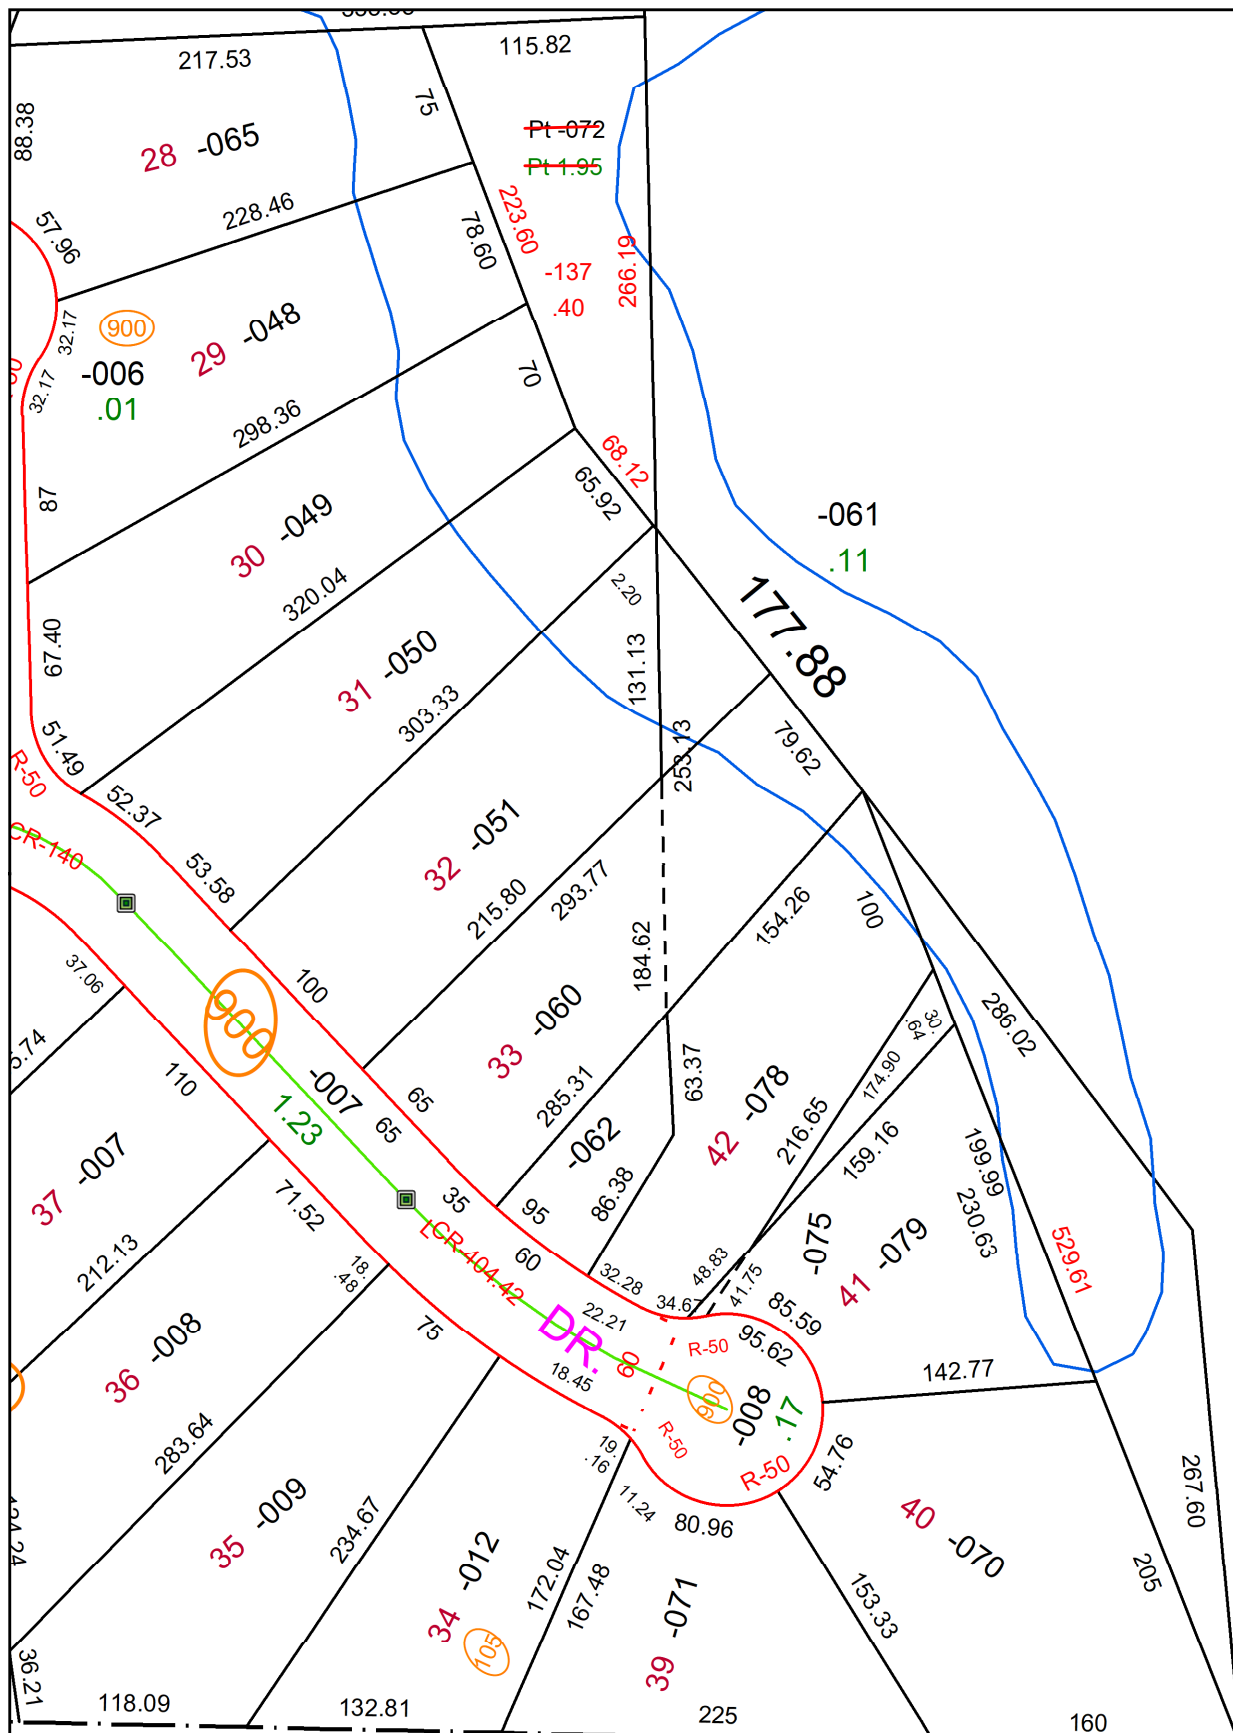

PARENT PARCEL: 01-00-005-104-072

CHILD PARCEL: 01-00-005-104-137, -138

STARTING POINT: **AC CORR PER SURV BY WILFREDO BARBOSA**

22-04592

~~Pt-072~~  
~~Pt 1.95~~  
-138  
1.55  
.49

**SPLITS/DEEDS PROCESSED**  
LORAIN COUNTY TAX MAP DEPARTMENT  
226 MIDDLE AVE. ELYRIA, OH

SURVEYED BY: WILFREDO BARBOSA SURV # 50753  
CLOSURE: 1: 1303162  
MAP PAGE(S): 01-00-005-C  
APPROVED BY: AC DATE: December 12, 2022  
SCALE: 1 in = 100 ft PRIOR INSTRUMENT: 2022- 0884056