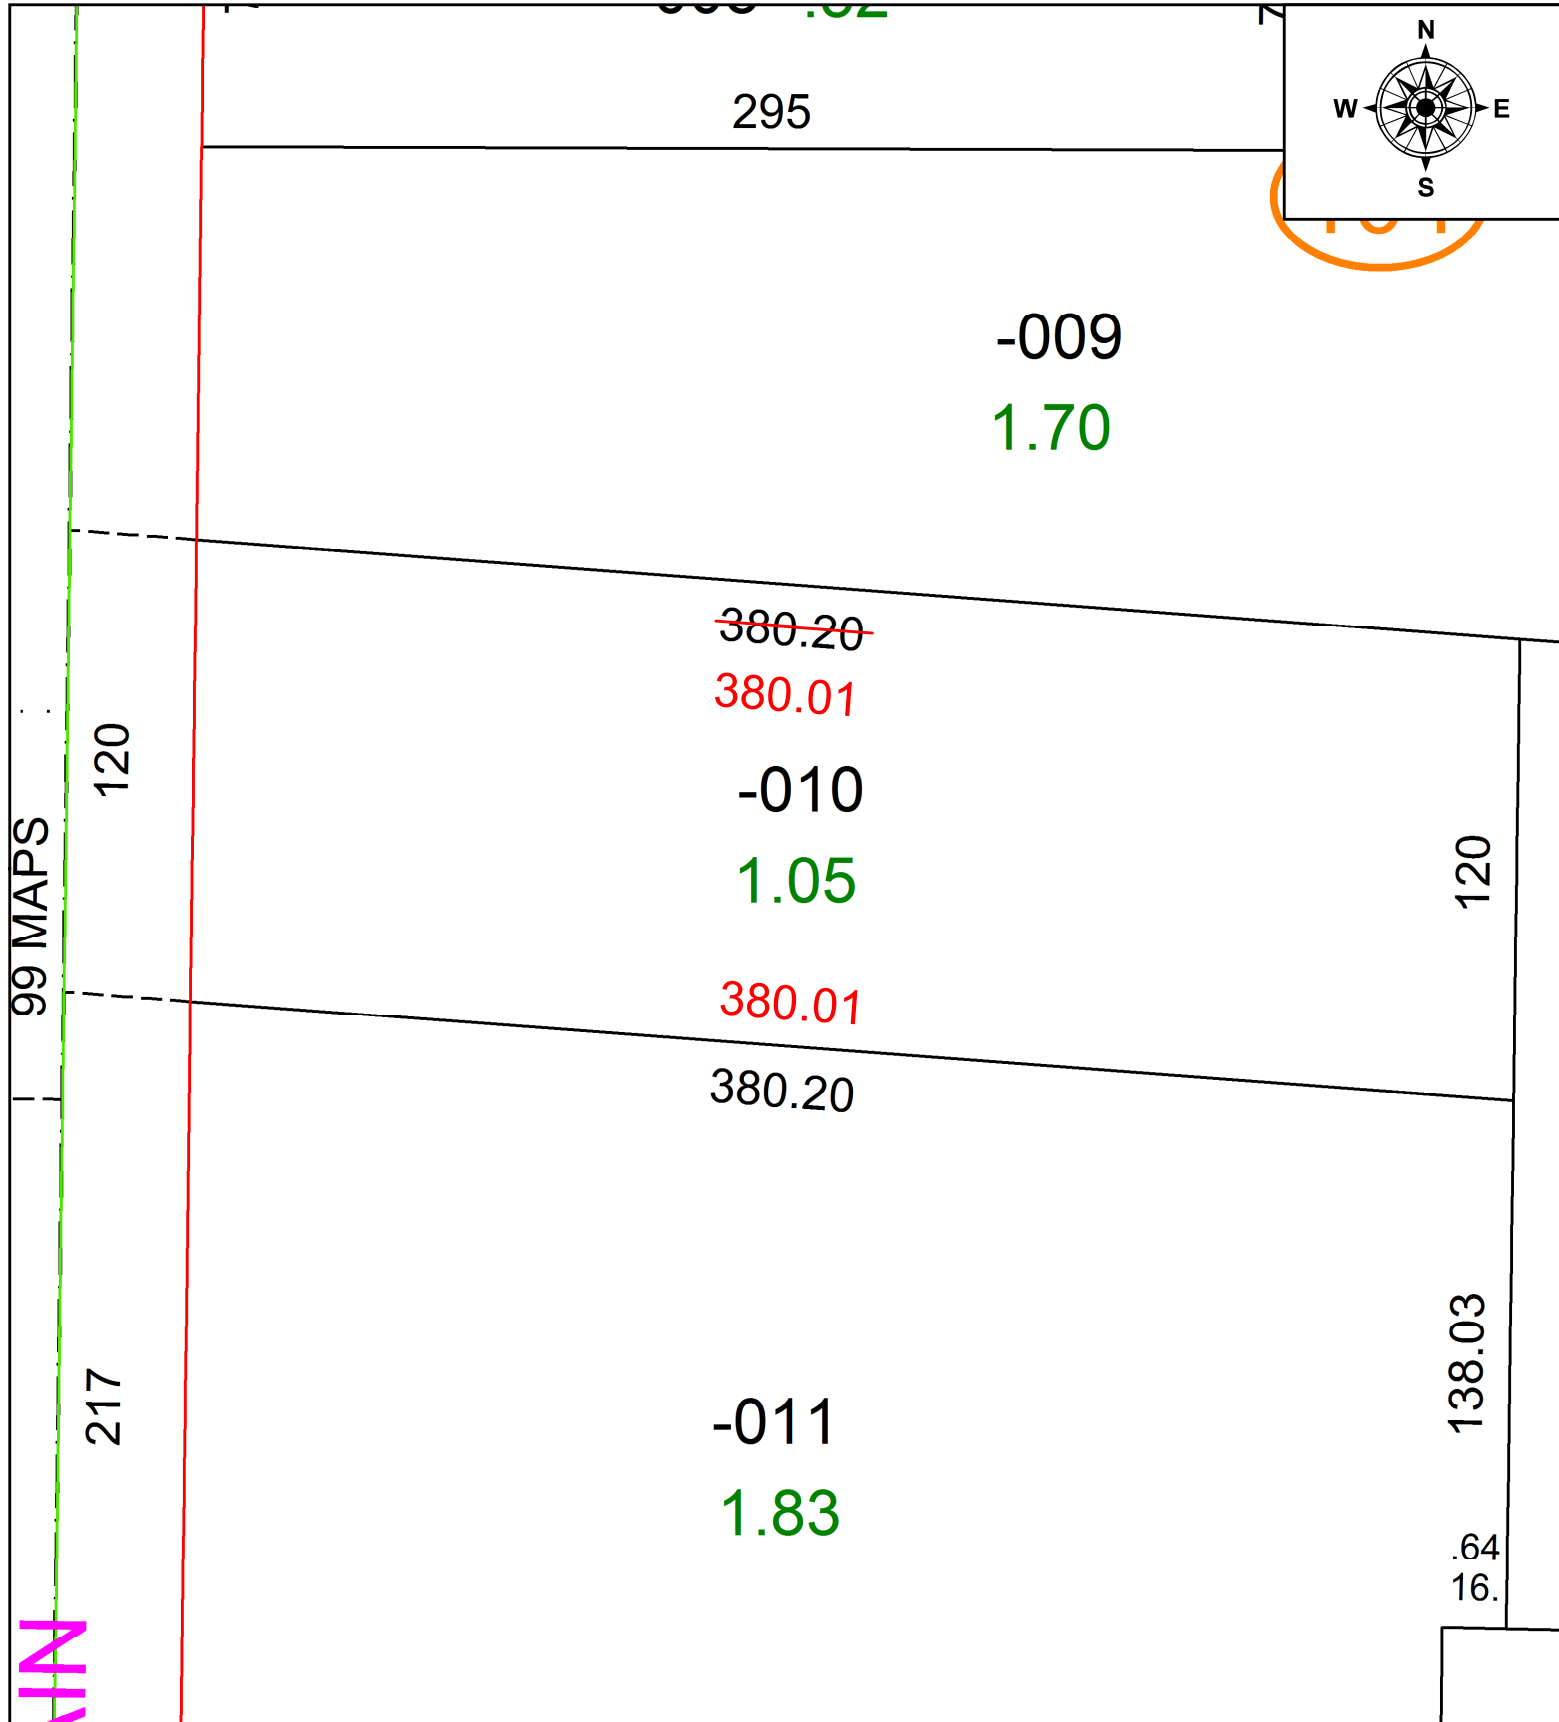

PARENT PARCEL: 09-00-096-104-010

CHILD PARCEL: MAP CORR ONLY

STARTING POINT: C/L OF S. MAIN AND E. HAMILTON STREET

21-04591-D

SPLITS/DEEDS PROCESSED
 LORAIN COUNTY TAX MAP DEPARTMENT
 226 MIDDLE AVE. ELYRIA, OH

SURVEYED BY: BRENT D. ANDERSON
 CLOSURE: 1: 2147483648
 MAP PAGE(S): 09-00-096-A
 APPROVED BY: AC DATE: 6/25/2021
 SCALE: 1" = 50 PRIOR INSTRUMENT: 2019-0735862