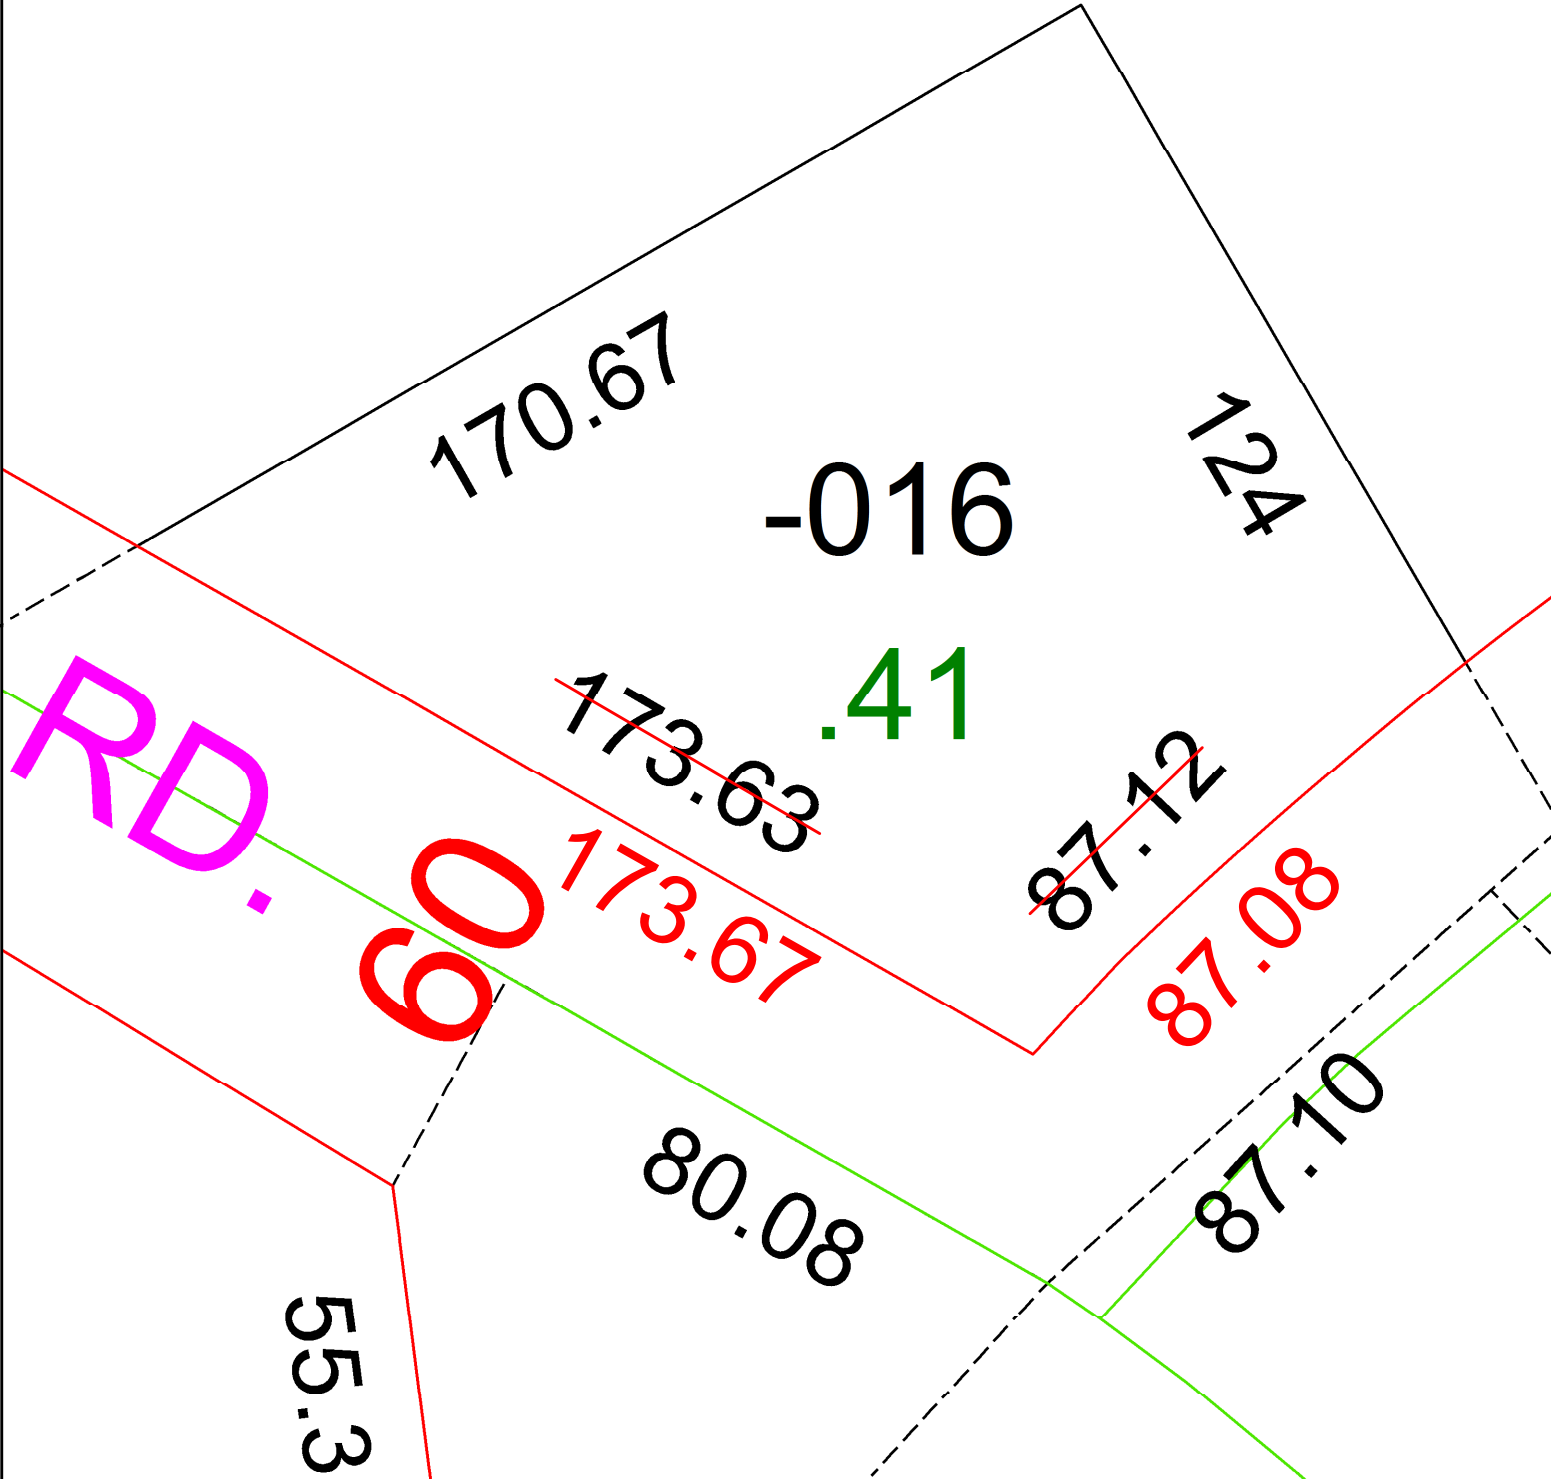

PARENT PARCEL: 05-00-045-000-016

CHILD PARCEL: _____

STARTING POINT: C/L OF S DEWEY AND OLD MIDDLE RIDGE ROAD

21-04590-C

SPLITS/DEEDS PROCESSED
 LORAIN COUNTY TAX MAP DEPARTMENT
 226 MIDDLE AVE. ELYRIA, OH

SURVEYED BY: PATRICK A. MCGANNON

CLOSURE: 1: 149923

MAP PAGE(S): 05-00-045-B

APPROVED BY: AC DATE: 6/23/2021

SCALE: 1" = 25 PRIOR INSTRUMENT: 2020-0768471