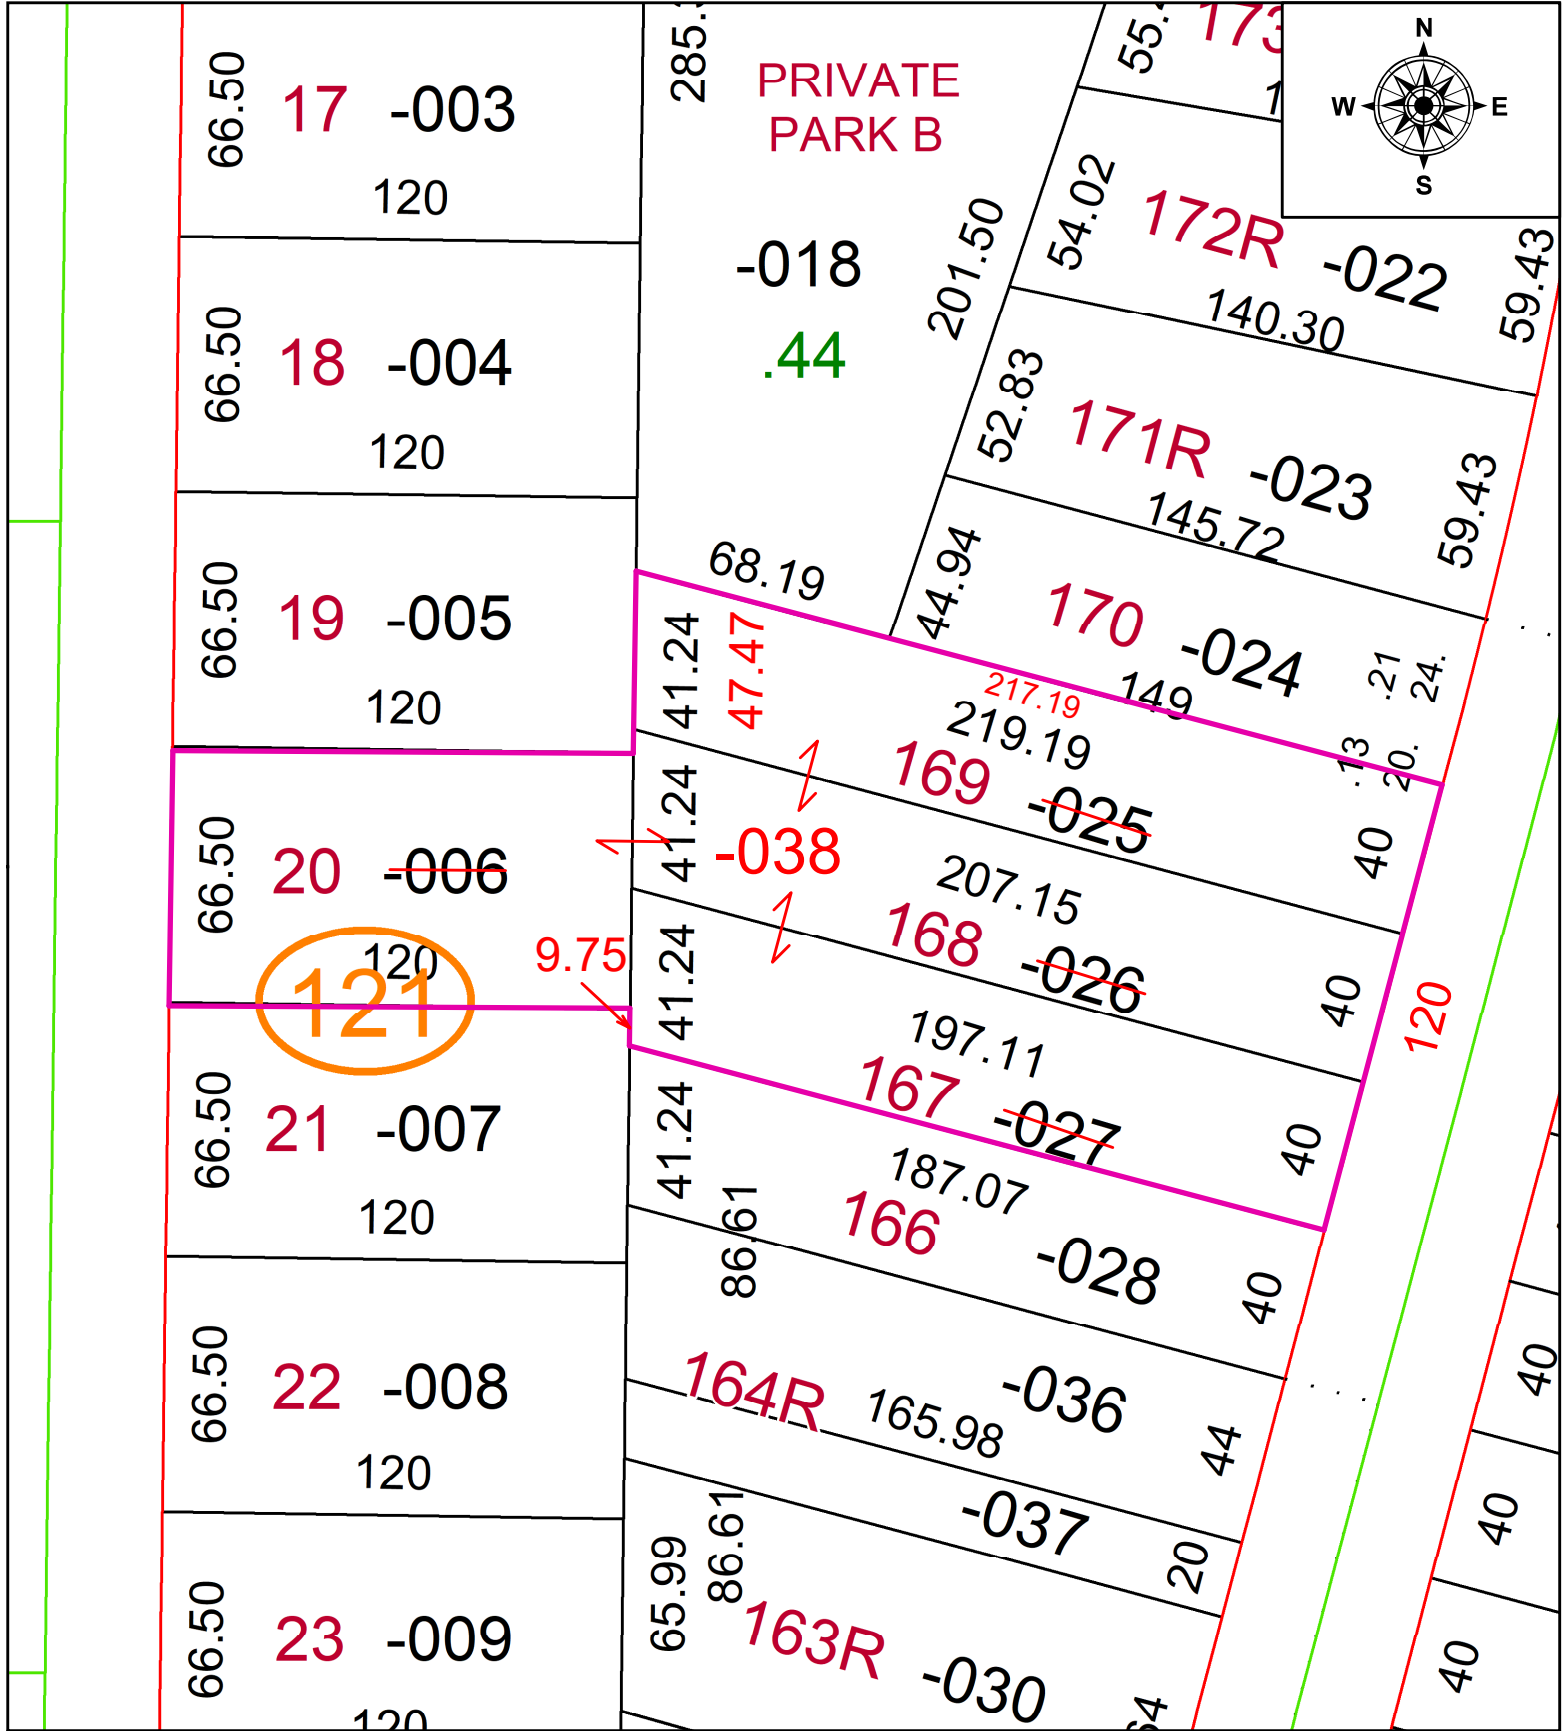

PARENT PARCEL: 03-00-036-121-006, -025, -026, -027

CHILD PARCEL: 03-00-036-121-038

STARTING POINT: C/L OF MADISON AVE AND PARKVIEW DR

22-04586

SPLITS/DEEDS PROCESSED
 LORAIN COUNTY TAX MAP DEPARTMENT
 226 MIDDLE AVE. ELYRIA, OH

SURVEYED BY: PATRICK A. MCGANNON SURV # 50746
 CLOSURE: 1: 617857
 MAP PAGE(S): 03-00-036-A
 APPROVED BY: AC DATE: November 30, 2022
 SCALE: 1 in = 50 ft PRIOR INSTRUMENT: 2022- 0881996